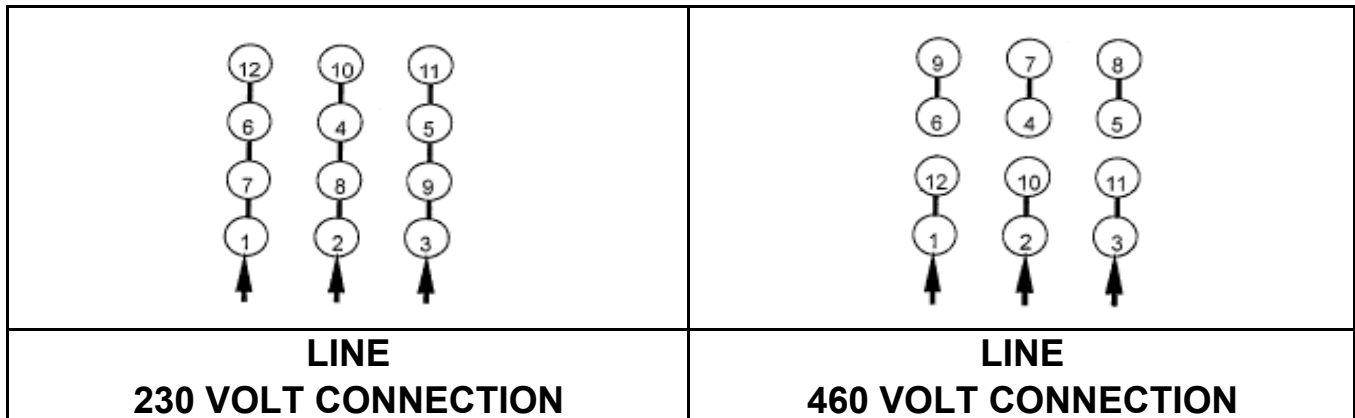

DATE:
February 15, 2007

CONNECTION DIAGRAM

CATALOG NO.:
EP0404S

SCHEMATIC - Δ / Y CONNECTION

ACROSS THE LINE CONNECTION

WYE START-DELTA RUN CONNECTION

DWG NO.
DAC-1565-4