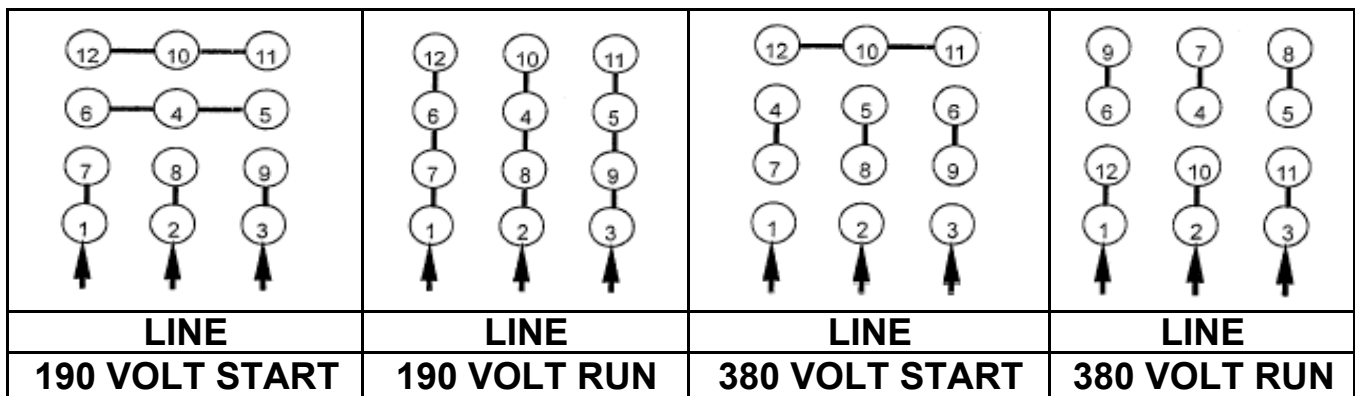

DATE:
February 15, 2007

CONNECTION DIAGRAM

CATALOG NO.:
EP0404S-50

SCHEMATIC - Δ / Y CONNECTION

ACROSS THE LINE CONNECTION

WYE START-DELTA RUN CONNECTION

DWG NO.
DAC-1565-4