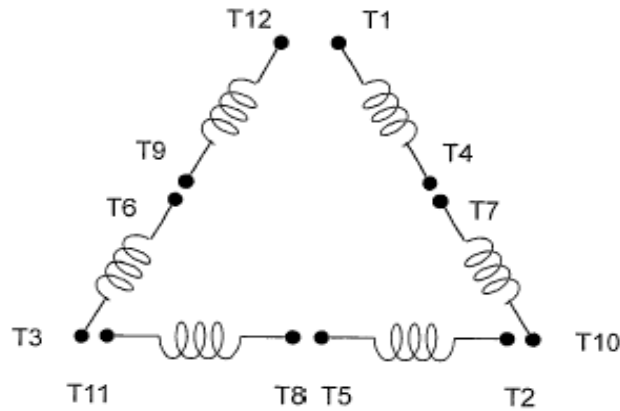

DATE:
February 15, 2007

CONNECTION DIAGRAM

CATALOG NO.:
EP0404S-50

SCHEMATIC - Δ / Y CONNECTION

ACROSS THE LINE CONNECTION

WYE START-DELTA RUN CONNECTION

DWG NO.
DAC-1565-4