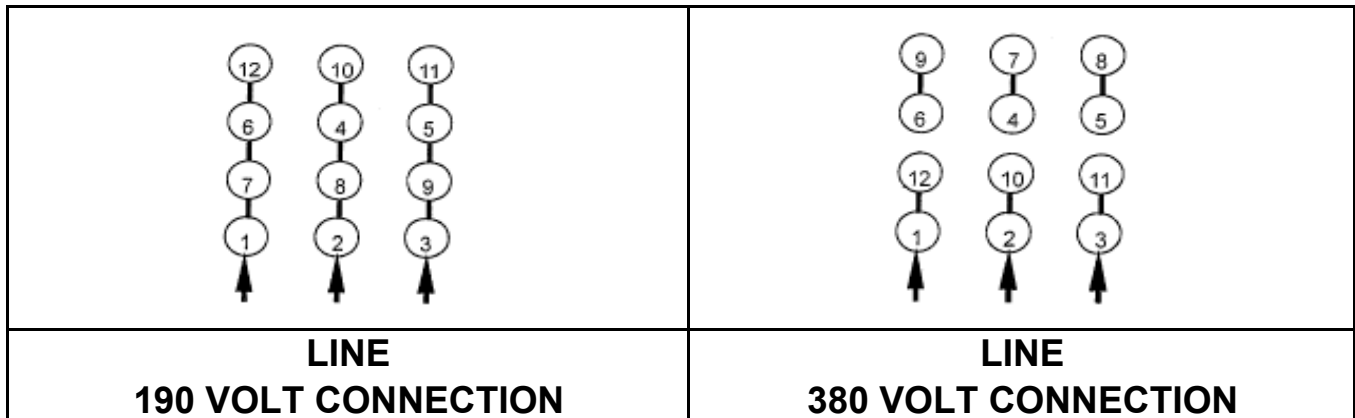

DATE:
February 15, 2007

CONNECTION DIAGRAM

CATALOG NO.:
EP0404S-50

SCHEMATIC - Δ / Y CONNECTION

ACROSS THE LINE CONNECTION

WYE START-DELTA RUN CONNECTION

DWG NO.
DAC-1565-4