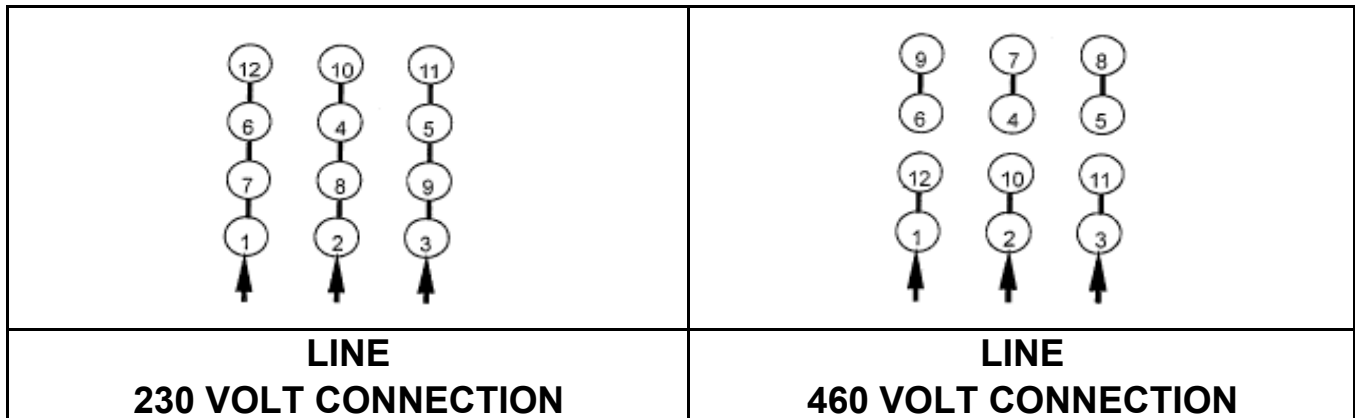

DATE:
September 13, 2006

CONNECTION DIAGRAM

CATALOG NO.:
EP0404C

SCHEMATIC - Δ / Y CONNECTION

ACROSS THE LINE CONNECTION

WYE START-DELTA RUN CONNECTION

DWG NO.
DAC-1565-4