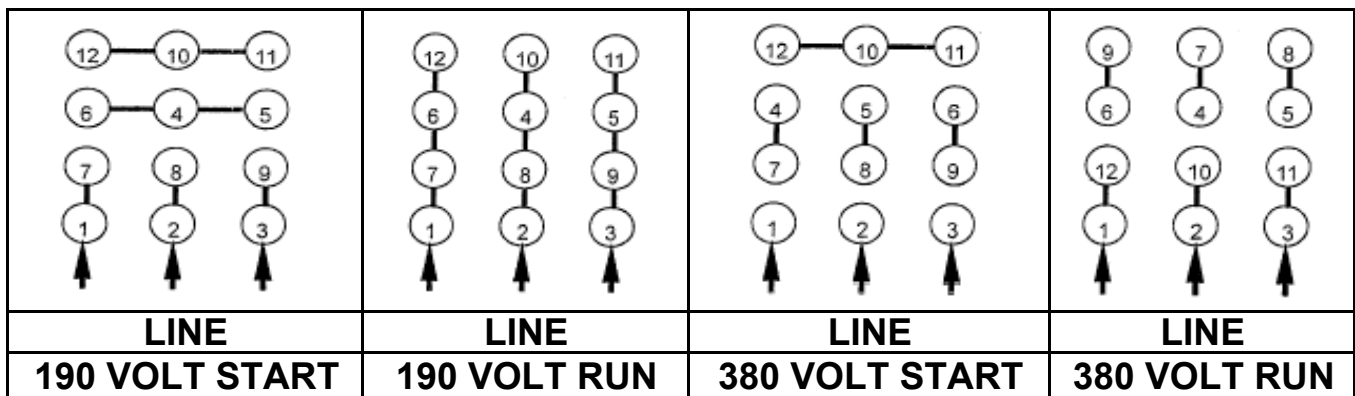

DATE:
September 13, 2006

CONNECTION DIAGRAM

CATALOG NO.:
EP0404C-50

SCHEMATIC - Δ / Y CONNECTION

ACROSS THE LINE CONNECTION

WYE START-DELTA RUN CONNECTION

DWG NO.
DAC-1565-4