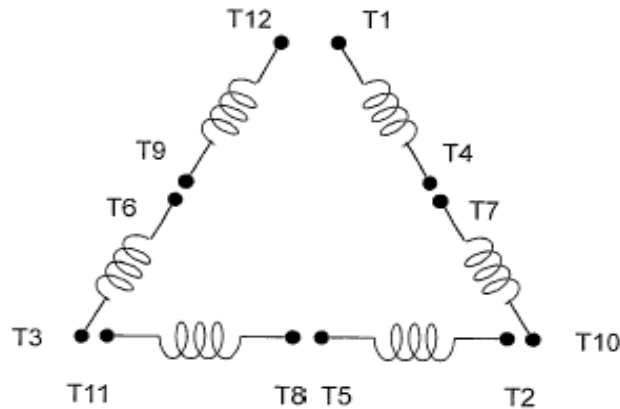

DATE:
September 13, 2006

CONNECTION DIAGRAM

CATALOG NO.:
EP0404C-50

SCHEMATIC - Δ / Y CONNECTION

ACROSS THE LINE CONNECTION

WYE START-DELTA RUN CONNECTION

DWG NO.
DAC-1565-4