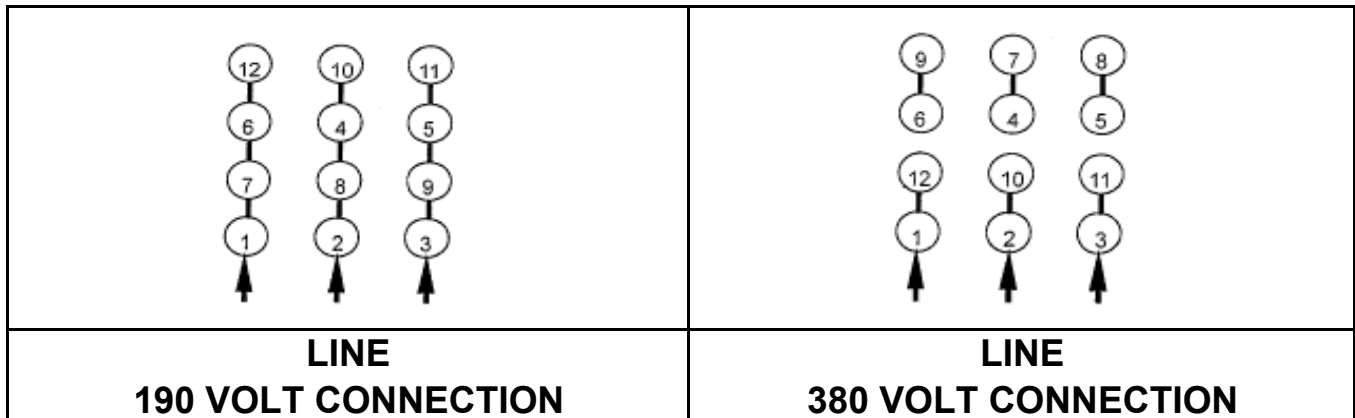

DATE:
September 13, 2006

CONNECTION DIAGRAM

CATALOG NO.:
EP0404C-50

SCHEMATIC - Δ / Y CONNECTION

ACROSS THE LINE CONNECTION

WYE START-DELTA RUN CONNECTION

DWG NO.
DAC-1565-4