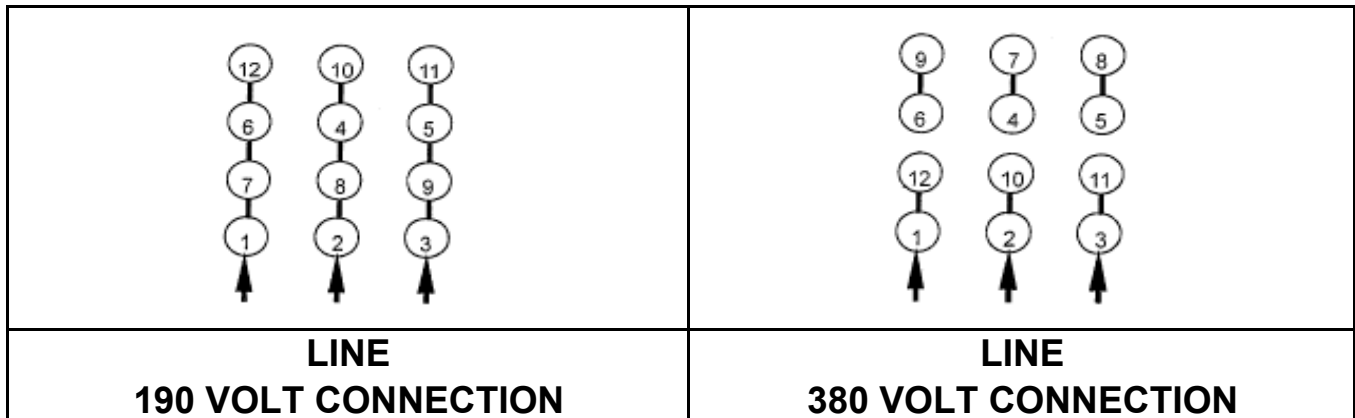

DATE:
October 3, 2005

CONNECTION DIAGRAM

CATALOG NO.:
EP0404-50

SCHEMATIC - Δ / Y CONNECTION

ACROSS THE LINE CONNECTION

WYE START-DELTA RUN CONNECTION

DWG NO.
DAC-1565-4