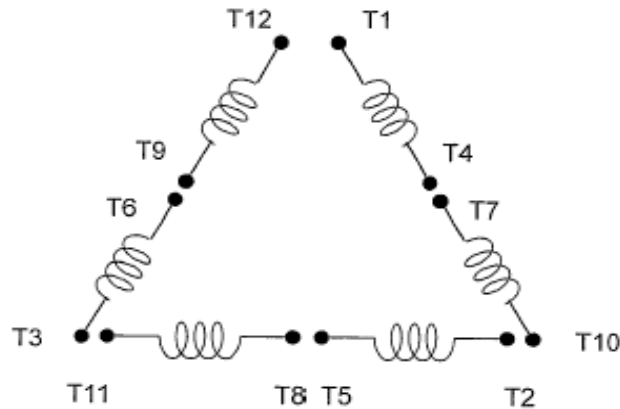

DATE:
October 3, 2005

CONNECTION DIAGRAM

CATALOG NO.:
EP0404-50

SCHEMATIC - Δ / Y CONNECTION

ACROSS THE LINE CONNECTION

WYE START-DELTA RUN CONNECTION

DWG NO.
DAC-1565-4