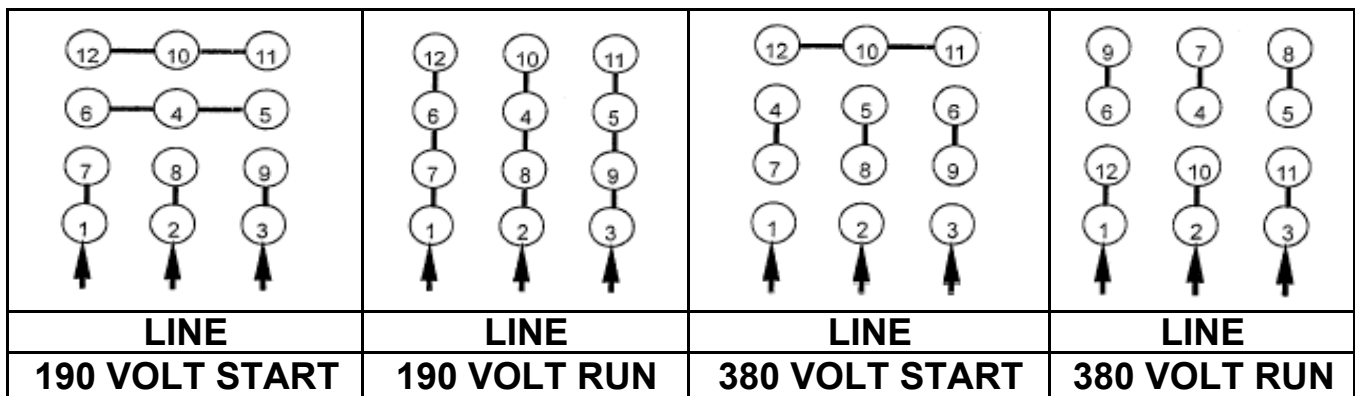

DATE:
October 3, 2005

CONNECTION DIAGRAM

CATALOG NO.:
EP0404-50

SCHEMATIC - Δ / Y CONNECTION

ACROSS THE LINE CONNECTION

WYE START-DELTA RUN CONNECTION

DWG NO.
DAC-1565-4