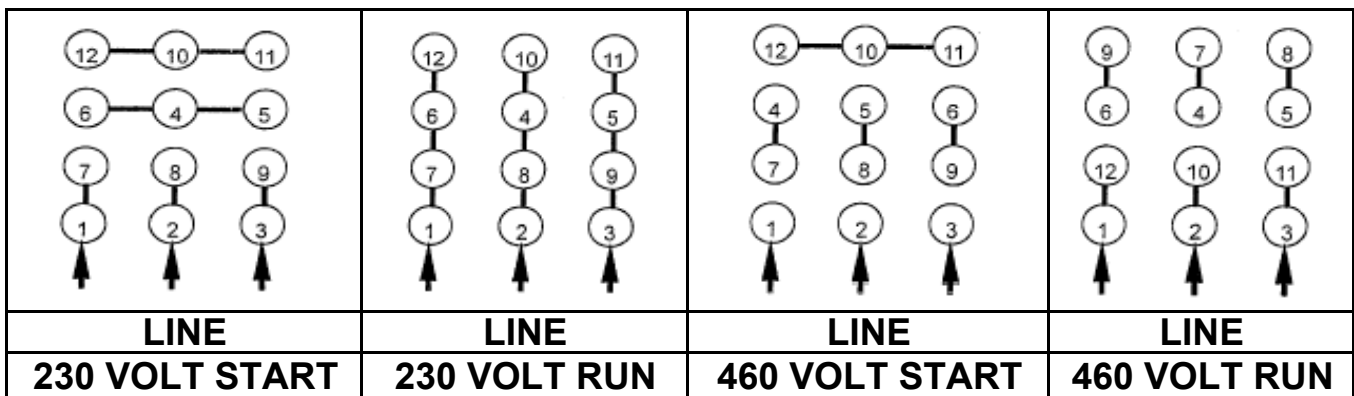

DATE:
June 22, 2005

CONNECTION DIAGRAM

CATALOG NO.:
EP0402

SCHEMATIC - Δ / Y CONNECTION

ACROSS THE LINE CONNECTION

WYE START-DELTA RUN CONNECTION

DWG NO.
DAC-1565-4