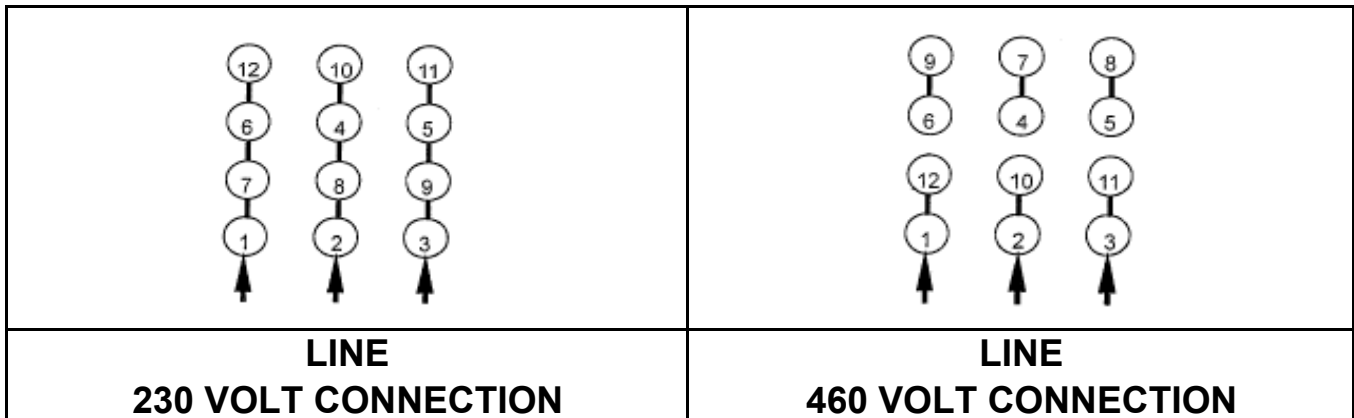

DATE:
June 22, 2005

CONNECTION DIAGRAM

CATALOG NO.:
EP0402

SCHEMATIC - Δ / Y CONNECTION

ACROSS THE LINE CONNECTION

WYE START-DELTA RUN CONNECTION

DWG NO.
DAC-1565-4