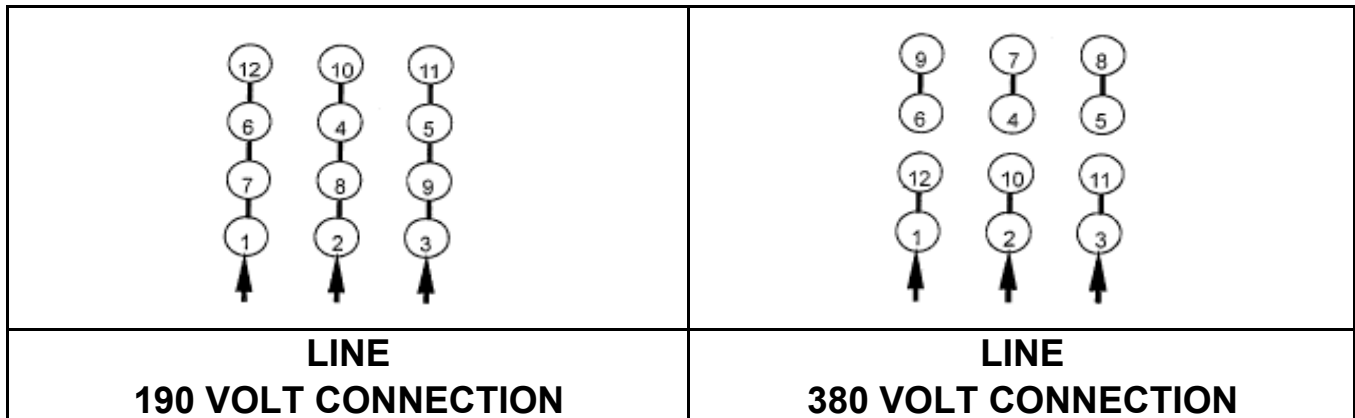

DATE:
February 15, 2007

CONNECTION DIAGRAM

CATALOG NO.:
EP0304S-50

SCHEMATIC - Δ / Y CONNECTION

ACROSS THE LINE CONNECTION

WYE START-DELTA RUN CONNECTION

DWG NO.
DAC-1565-4