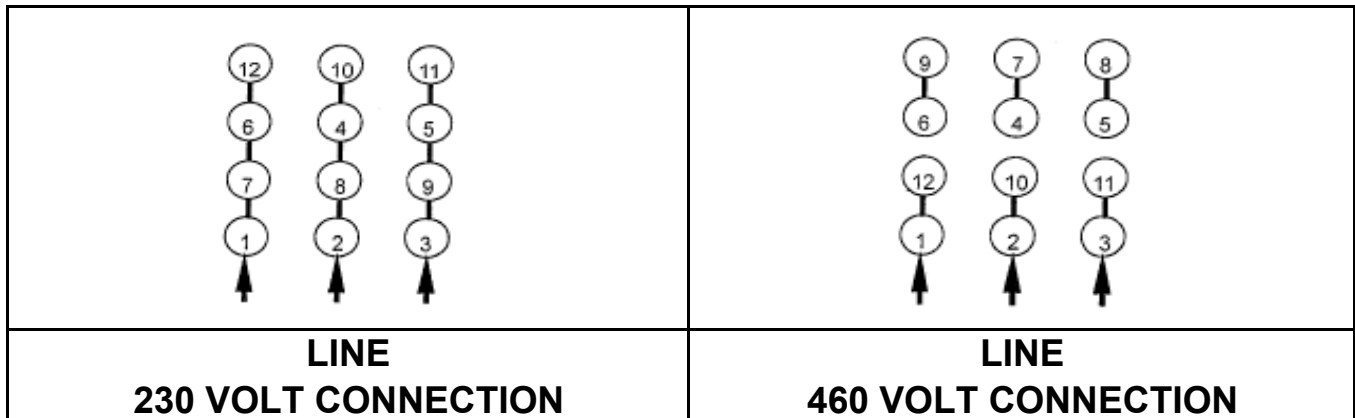

DATE:
June 22, 2005

CONNECTION DIAGRAM

CATALOG NO.:
EP0304

SCHEMATIC - Δ / Y CONNECTION

ACROSS THE LINE CONNECTION

WYE START-DELTA RUN CONNECTION

DWG NO.
DAC-1565-4