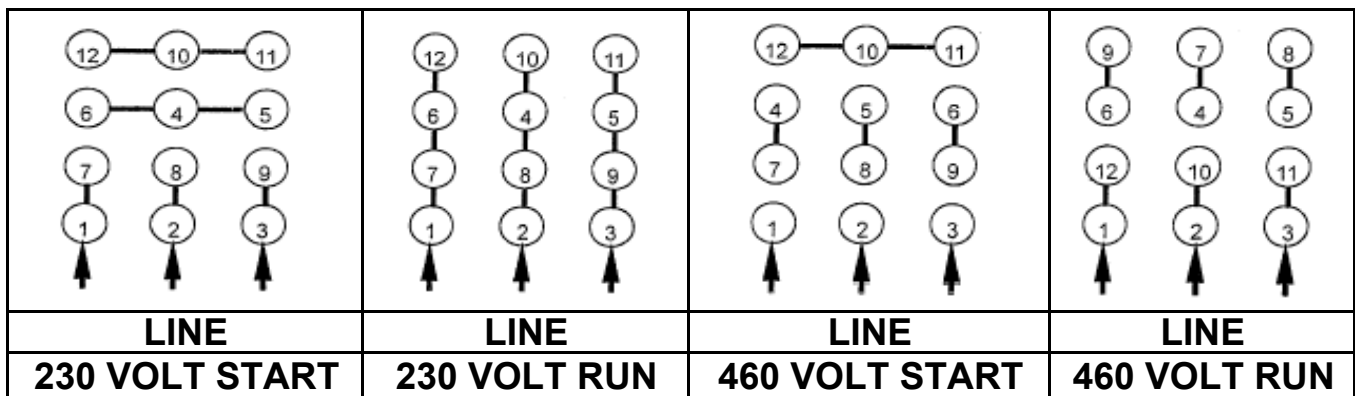

DATE:
June 22, 2005

CONNECTION DIAGRAM

CATALOG NO.:
EP0304

SCHEMATIC - Δ / Y CONNECTION

ACROSS THE LINE CONNECTION

WYE START-DELTA RUN CONNECTION

DWG NO.
DAC-1565-4