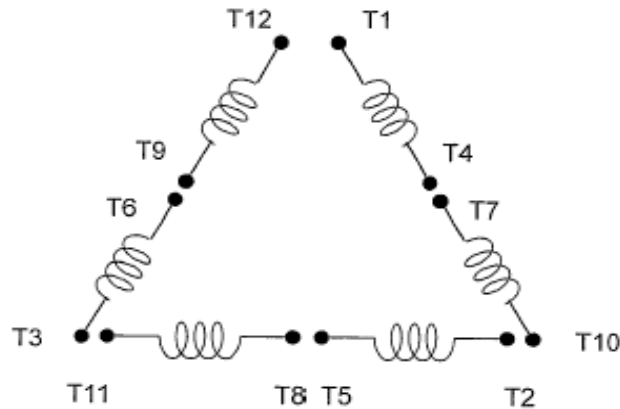

DATE:
June 22, 2005

CONNECTION DIAGRAM

CATALOG NO.:
EP0304

SCHEMATIC - Δ / Y CONNECTION

ACROSS THE LINE CONNECTION

WYE START-DELTA RUN CONNECTION

DWG NO.
DAC-1565-4