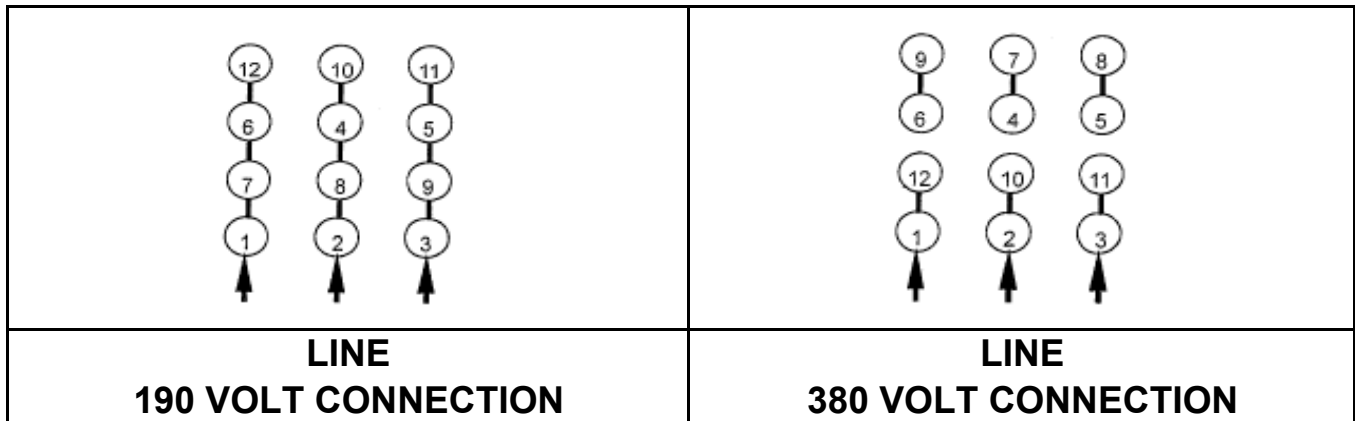

DATE:
September 13, 2006

CONNECTION DIAGRAM

CATALOG NO.:
EP0302C-50

SCHEMATIC - Δ / Y CONNECTION

ACROSS THE LINE CONNECTION

WYE START-DELTA RUN CONNECTION

DWG NO.
DAC-1565-4