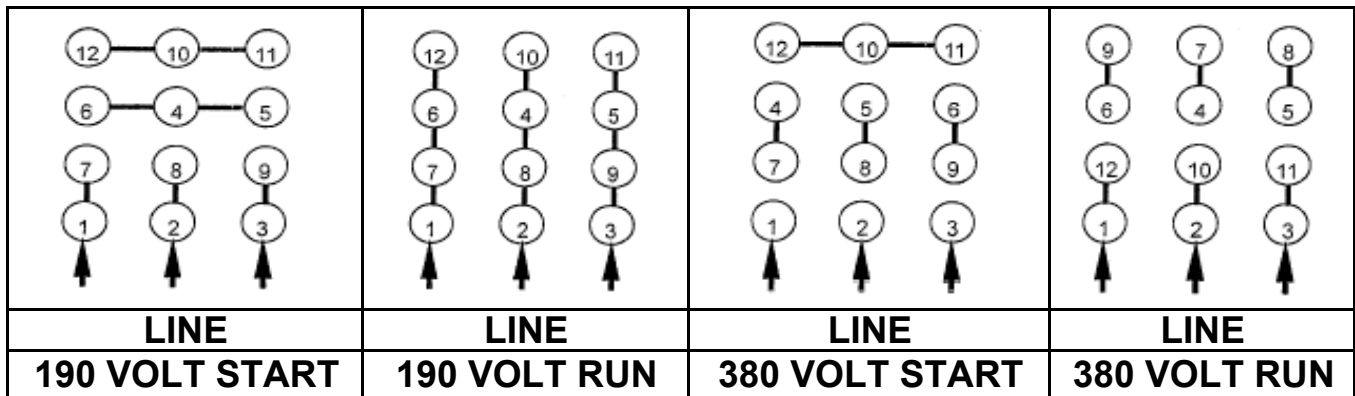

DATE:
September 13, 2006

CONNECTION DIAGRAM

CATALOG NO.:
EP0302C-50

SCHEMATIC - Δ / Y CONNECTION

ACROSS THE LINE CONNECTION

WYE START-DELTA RUN CONNECTION

DWG NO.
DAC-1565-4