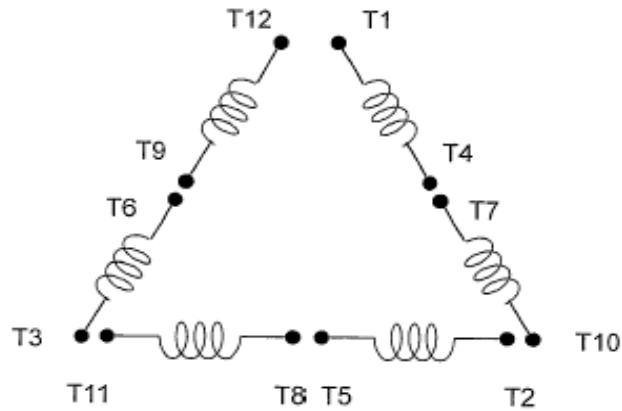

DATE:
September 13, 2006

CONNECTION DIAGRAM

CATALOG NO.:
EP0302C-50

SCHEMATIC - Δ / Y CONNECTION

ACROSS THE LINE CONNECTION

WYE START-DELTA RUN CONNECTION

DWG NO.
DAC-1565-4