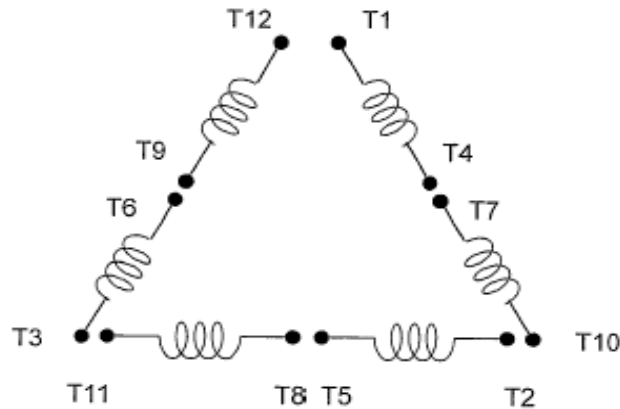

DATE:
June 22, 2005

CONNECTION DIAGRAM

CATALOG NO.:
EP0302

SCHEMATIC - Δ / Y CONNECTION

ACROSS THE LINE CONNECTION

WYE START-DELTA RUN CONNECTION

DWG NO.
DAC-1565-4