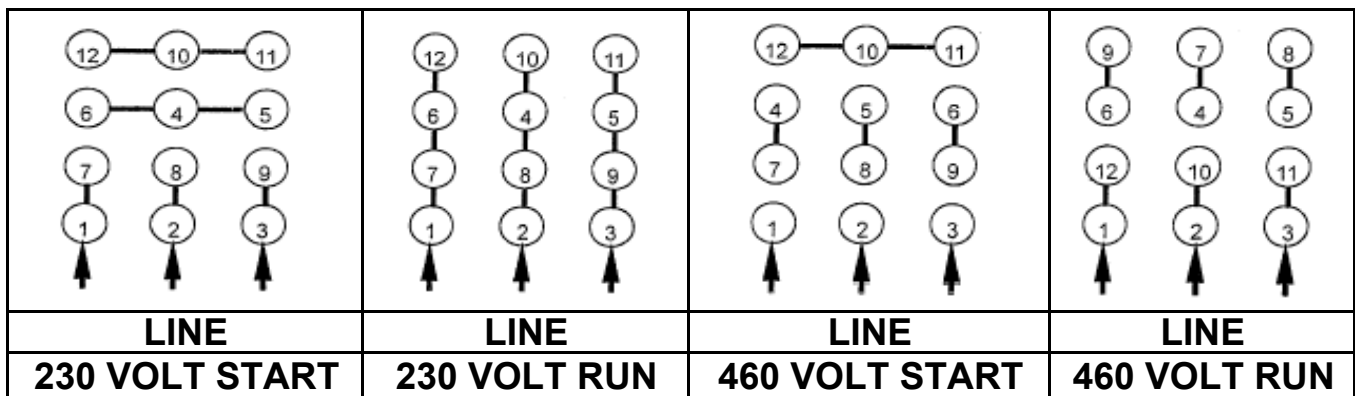

DATE:
June 22, 2005

CONNECTION DIAGRAM

CATALOG NO.:
EP0302

SCHEMATIC - Δ / Y CONNECTION

ACROSS THE LINE CONNECTION

WYE START-DELTA RUN CONNECTION

DWG NO.
DAC-1565-4