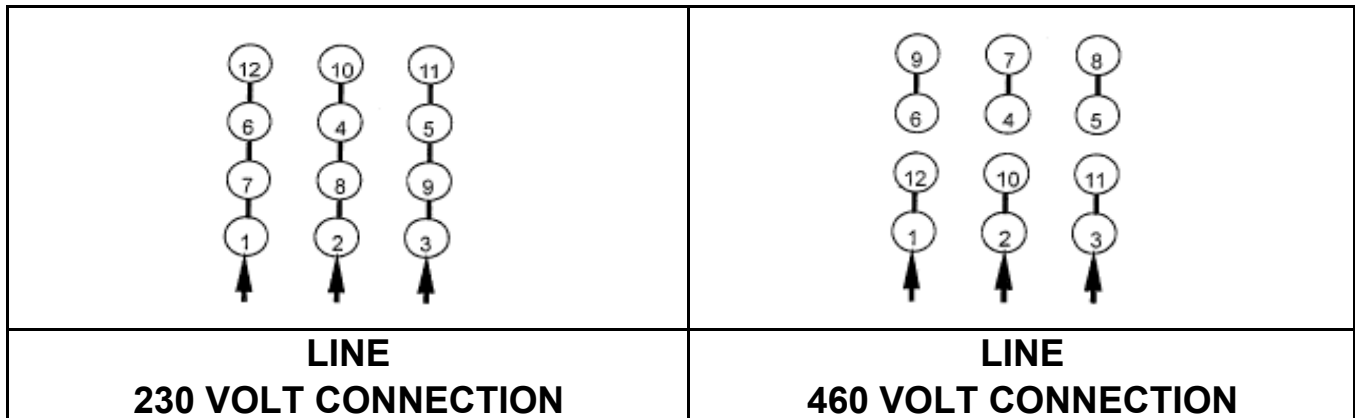

DATE:
June 22, 2005

CONNECTION DIAGRAM

CATALOG NO.:
EP0302

SCHEMATIC - Δ / Y CONNECTION

ACROSS THE LINE CONNECTION

WYE START-DELTA RUN CONNECTION

DWG NO.
DAC-1565-4