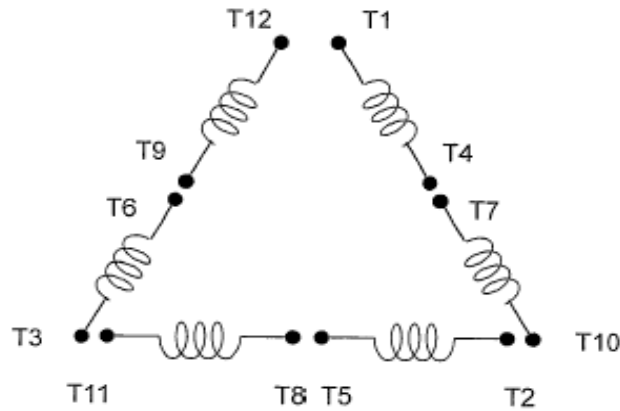

DATE:
September 13, 2006

CONNECTION DIAGRAM

CATALOG NO.:
EP0256C

SCHEMATIC - Δ / Y CONNECTION

ACROSS THE LINE CONNECTION

WYE START-DELTA RUN CONNECTION

DWG NO.
DAC-1565-4