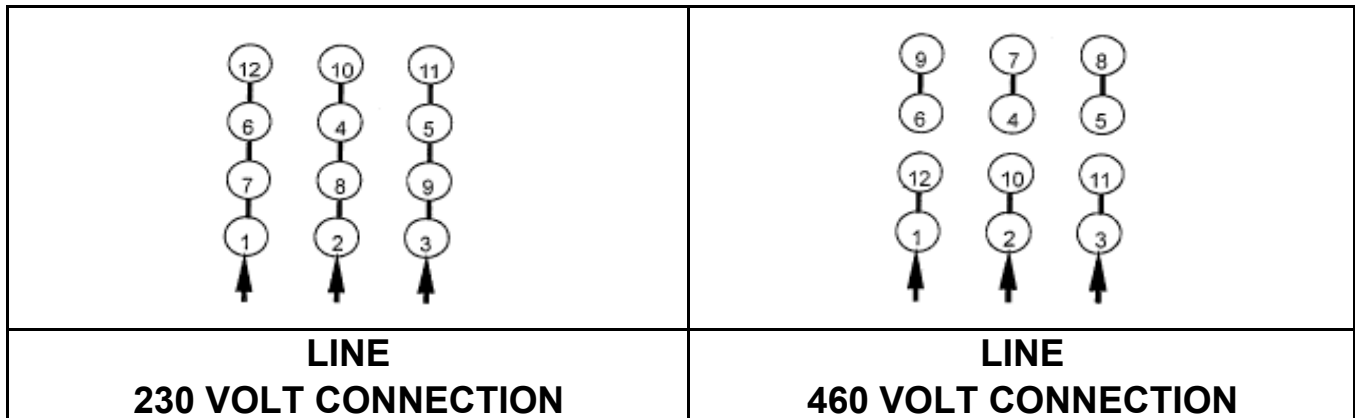

DATE:
September 13, 2006

CONNECTION DIAGRAM

CATALOG NO.:
EP0256C

SCHEMATIC - Δ / Y CONNECTION

ACROSS THE LINE CONNECTION

WYE START-DELTA RUN CONNECTION

DWG NO.
DAC-1565-4