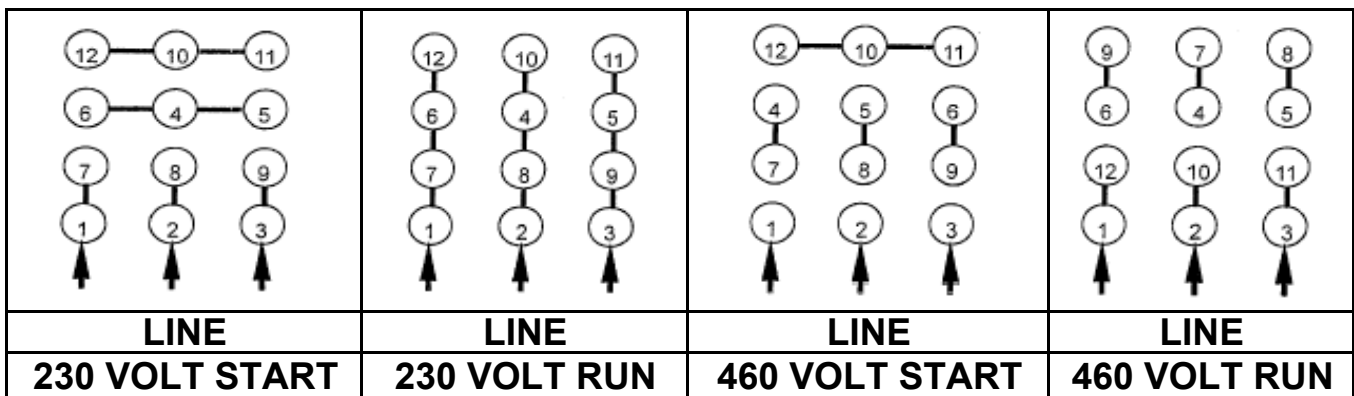

DATE:
September 13, 2006

CONNECTION DIAGRAM

CATALOG NO.:
EP0206C

SCHEMATIC - Δ / Y CONNECTION

ACROSS THE LINE CONNECTION

WYE START-DELTA RUN CONNECTION

DWG NO.
DAC-1565-4