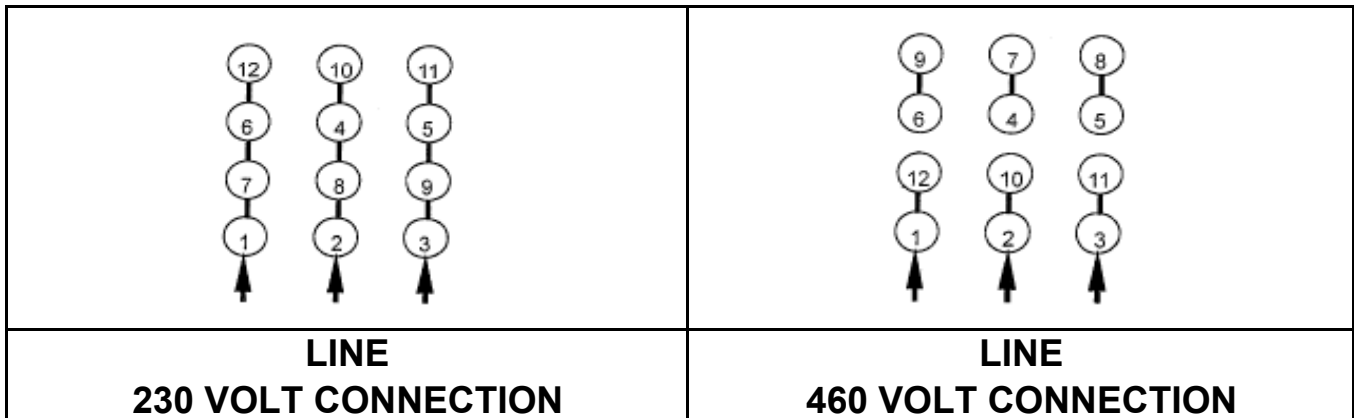

DATE:
September 13, 2006

CONNECTION DIAGRAM

CATALOG NO.:
EP0206C

SCHEMATIC - Δ / Y CONNECTION

ACROSS THE LINE CONNECTION

WYE START-DELTA RUN CONNECTION

DWG NO.
DAC-1565-4