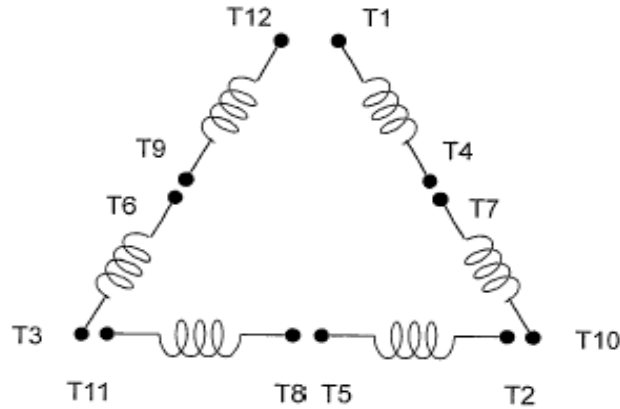

DATE:
September 13, 2006

CONNECTION DIAGRAM

CATALOG NO.:
EP0206C

SCHEMATIC - Δ / Y CONNECTION

ACROSS THE LINE CONNECTION

WYE START-DELTA RUN CONNECTION

DWG NO.
DAC-1565-4