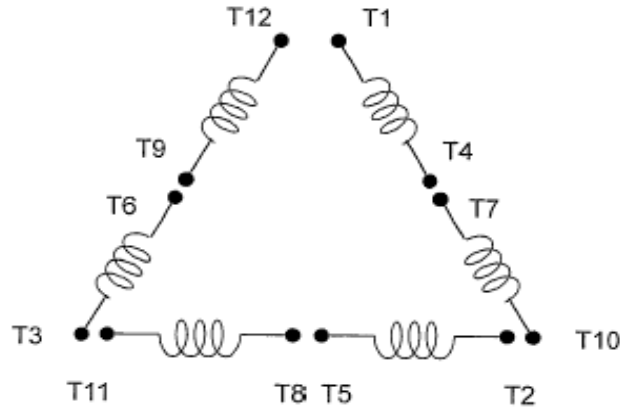

DATE:
June 22, 2005

CONNECTION DIAGRAM

CATALOG NO.:
EP0156

SCHEMATIC - Δ / Y CONNECTION

ACROSS THE LINE CONNECTION

WYE START-DELTA RUN CONNECTION

DWG NO.
DAC-1565-4