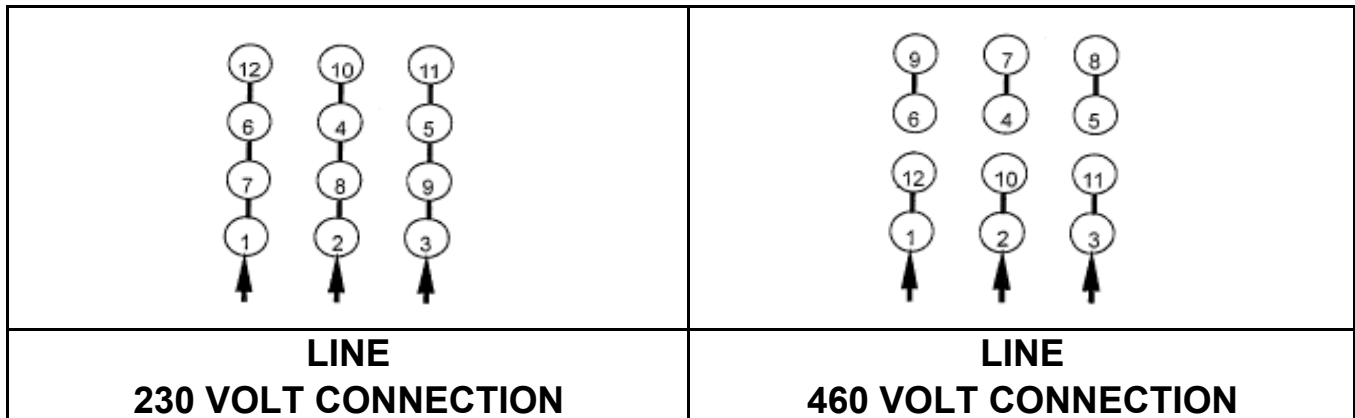

DATE:
June 22, 2005

CONNECTION DIAGRAM

CATALOG NO.:
EP0156

SCHEMATIC - Δ / Y CONNECTION

ACROSS THE LINE CONNECTION

WYE START-DELTA RUN CONNECTION

DWG NO.
DAC-1565-4