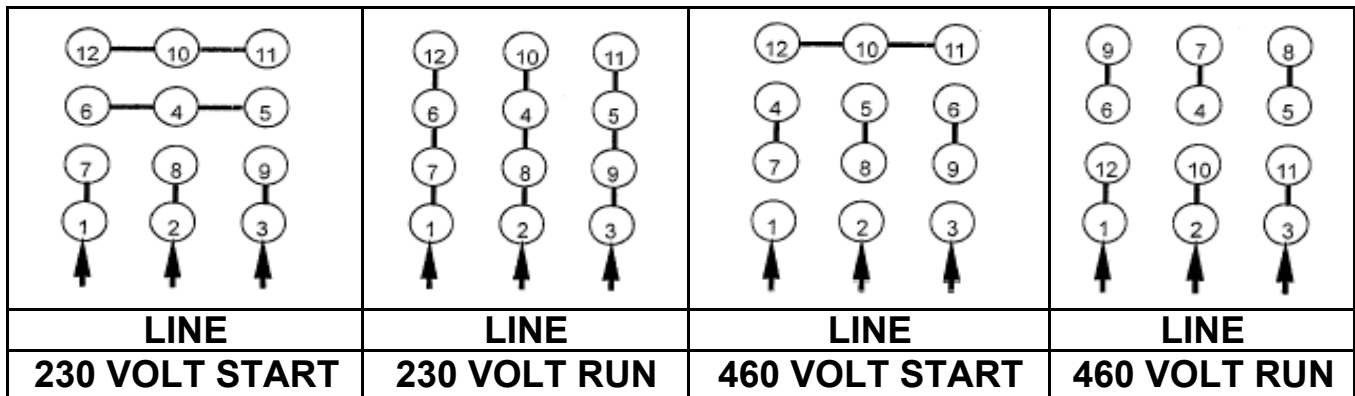

DATE:
June 22, 2005

CONNECTION DIAGRAM

CATALOG NO.:
EP0156

SCHEMATIC - Δ / Y CONNECTION

ACROSS THE LINE CONNECTION

WYE START-DELTA RUN CONNECTION

DWG NO.
DAC-1565-4