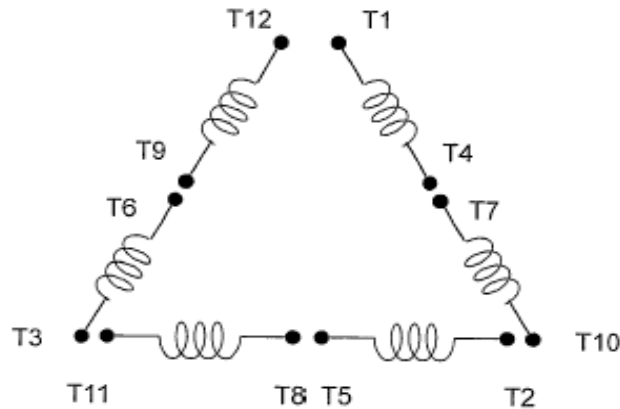

DATE:
September 13, 2006

CONNECTION DIAGRAM

CATALOG NO.:
EP0154C-50

SCHEMATIC - Δ / Y CONNECTION

ACROSS THE LINE CONNECTION

WYE START-DELTA RUN CONNECTION

DWG NO.
DAC-1565-4