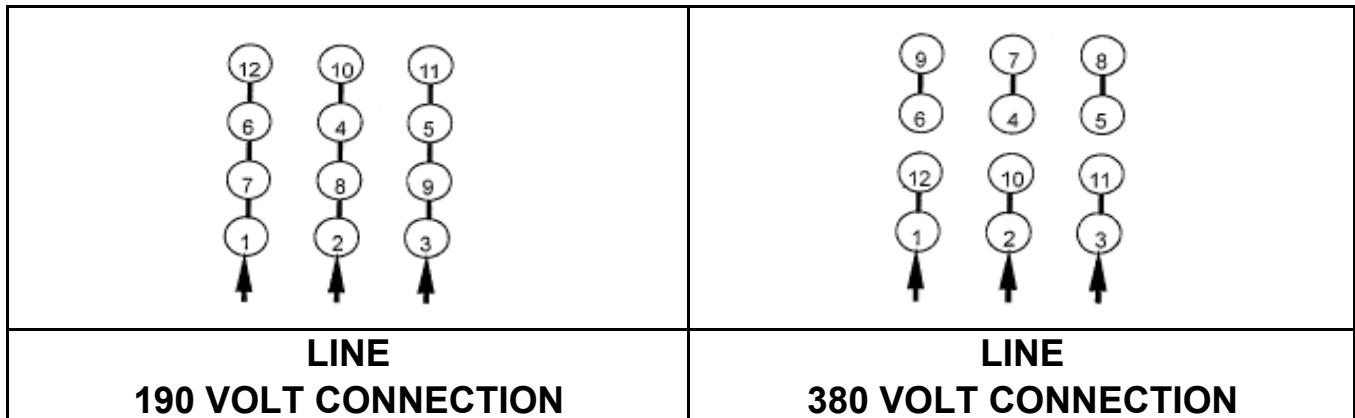

DATE:
September 13, 2006

CONNECTION DIAGRAM

CATALOG NO.:
EP0154C-50

SCHEMATIC - Δ / Y CONNECTION

ACROSS THE LINE CONNECTION

WYE START-DELTA RUN CONNECTION

DWG NO.
DAC-1565-4