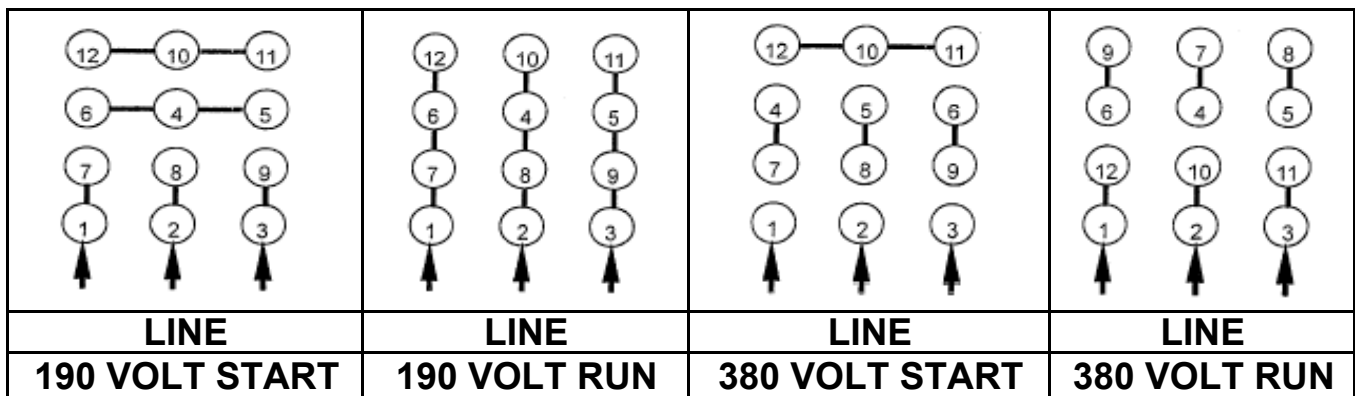

DATE:
September 13, 2006

CONNECTION DIAGRAM

CATALOG NO.:
EP0154C-50

SCHEMATIC - Δ / Y CONNECTION

ACROSS THE LINE CONNECTION

WYE START-DELTA RUN CONNECTION

DWG NO.
DAC-1565-4