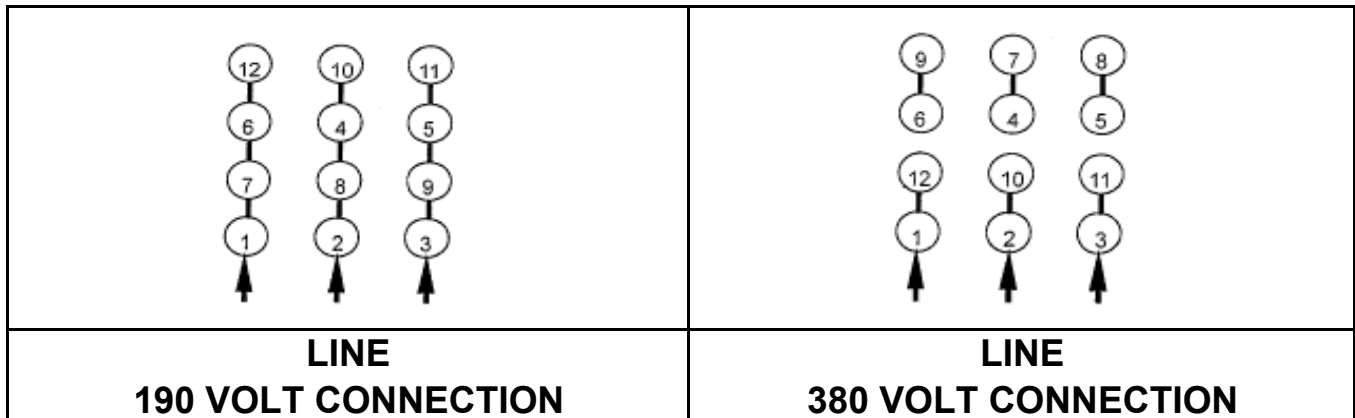

DATE:
October 3, 2005

CONNECTION DIAGRAM

CATALOG NO.:
EP0154-50

SCHEMATIC - Δ / Y CONNECTION

ACROSS THE LINE CONNECTION

WYE START-DELTA RUN CONNECTION

DWG NO.
DAC-1565-4