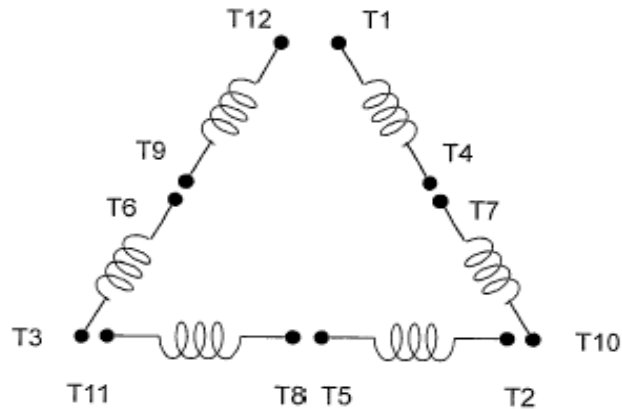

DATE:
October 3, 2005

CONNECTION DIAGRAM

CATALOG NO.:
EP0154-50

SCHEMATIC - Δ / Y CONNECTION

ACROSS THE LINE CONNECTION

WYE START-DELTA RUN CONNECTION

DWG NO.
DAC-1565-4