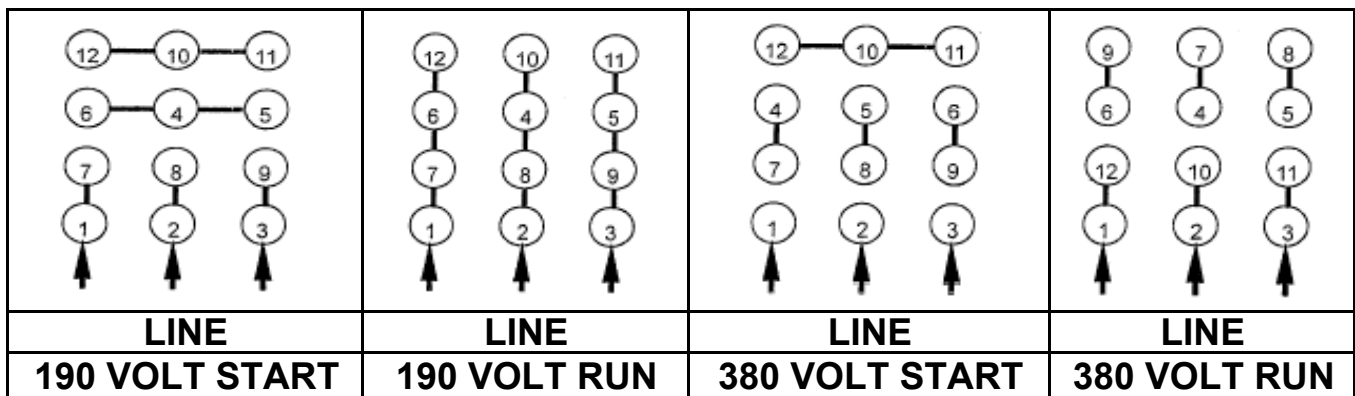

DATE:
October 3, 2005

CONNECTION DIAGRAM

CATALOG NO.:
EP0154-50

SCHEMATIC - Δ / Y CONNECTION

ACROSS THE LINE CONNECTION

WYE START-DELTA RUN CONNECTION

DWG NO.
DAC-1565-4