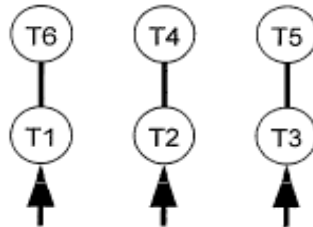

DATE:
October 4, 2005

CONNECTION DIAGRAM

CATALOG NO.:
E7002-50

SCHEMATIC - Δ / Y CONNECTION

ACROSS THE LINE CONNECTION

380 VOLT CONNECTION

WYE START-DELTA RUN CONNECTION

**LINE
380 VOLT START**