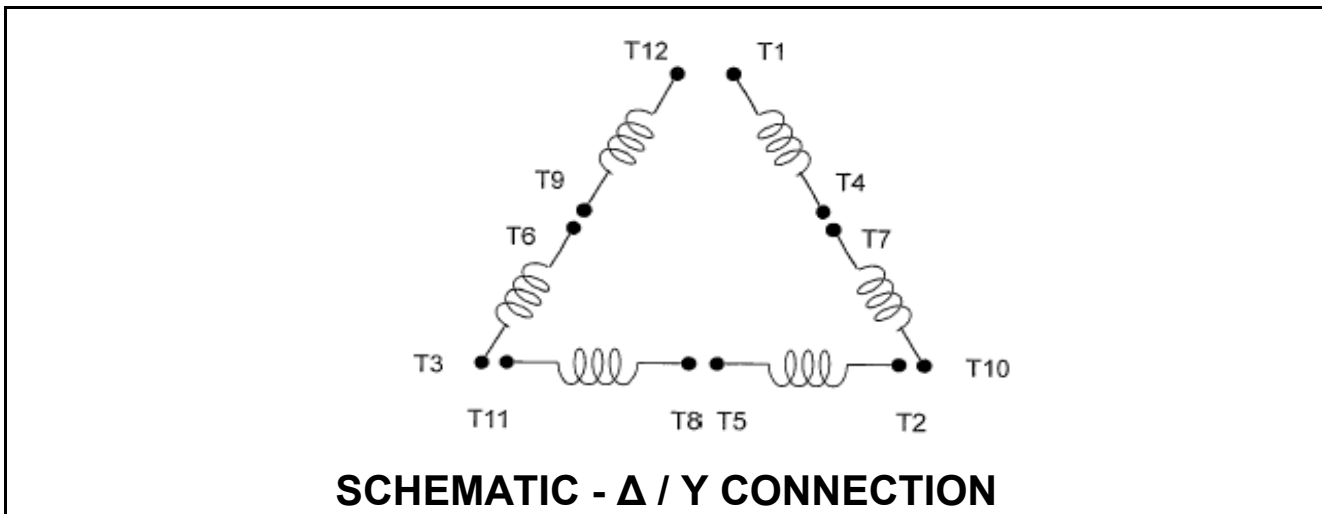

DATE: August 19, 2015	CONNECTION DIAGRAM	DTP0402G
---------------------------------	---------------------------	-----------------

ACROSS THE LINE CONNECTION

WYE START-DELTA RUN CONNECTION

	DWG NO. DAC-1565-4
--	------------------------------