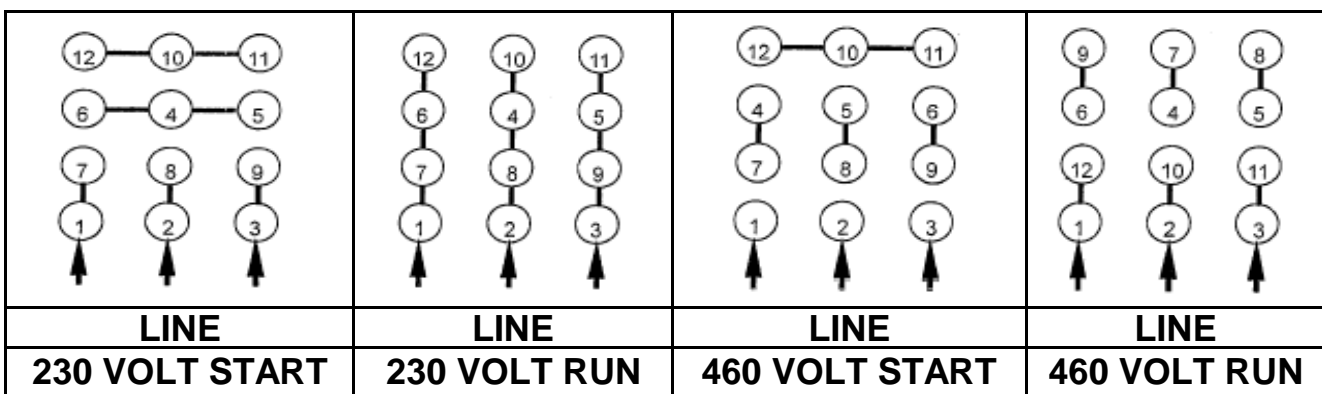

DATE: August 19, 2015	CONNECTION DIAGRAM	DTP0402G
---------------------------------	---------------------------	-----------------

ACROSS THE LINE CONNECTION

WYE START-DELTA RUN CONNECTION

	DWG NO. DAC-1565-4
--	------------------------------