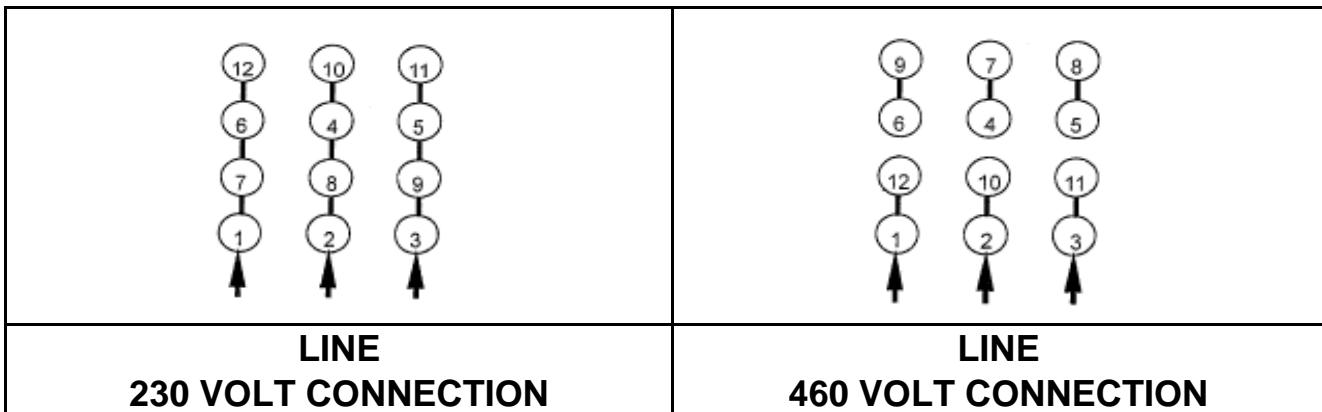

DATE: August 19, 2015	CONNECTION DIAGRAM	DTP0402G
---------------------------------	---------------------------	-----------------

ACROSS THE LINE CONNECTION

WYE START-DELTA RUN CONNECTION

	DWG NO. DAC-1565-4
--	------------------------------