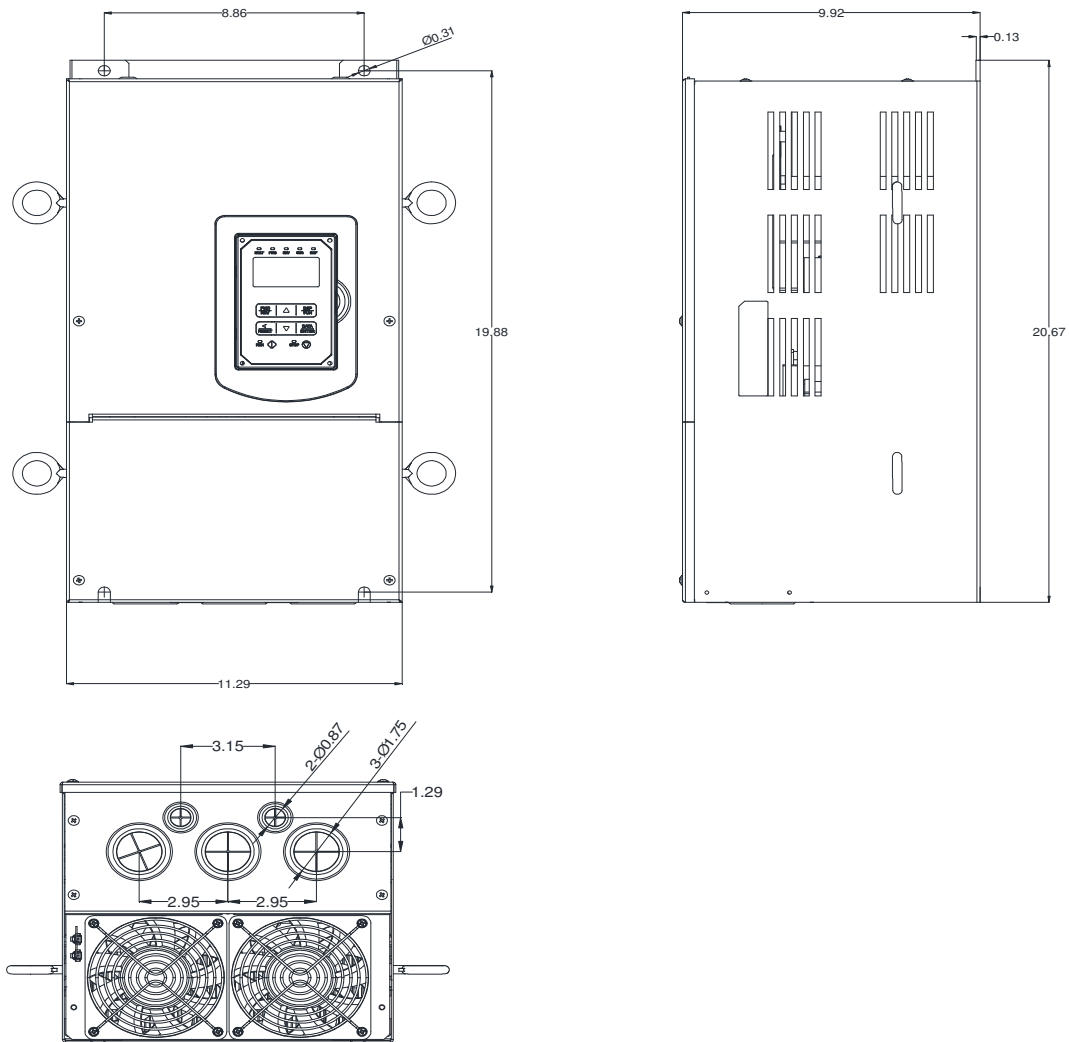

GENERAL DATASHEET VARIABLE SPEED DRIVE

Series A510				MODEL# A510-6050-C3-U		
ISSUED 9/6/2016				ENCLOSURE/ FRAME NEMA 1 (IP20) / F5		
INPUT AMPS				AC INPUT VOLTAGE	AC INPUT FREQUENCY	AC INPUT PHASE
HD (CT)		ND (VT)				
46.5		57.5		600-690	50/60	3
OUTPUT HP				AC OUTPUT VOLTAGE	AC OUTPUT FREQUENCY	AC OUTPUT PHASE
HD (CT)		ND (VT)				
50		60		0-690	0-599	3

Approved By:	Brian Smith	Drawing No:	A510-690-050-F5	Revision: 0
--------------	-------------	-------------	-----------------	-------------