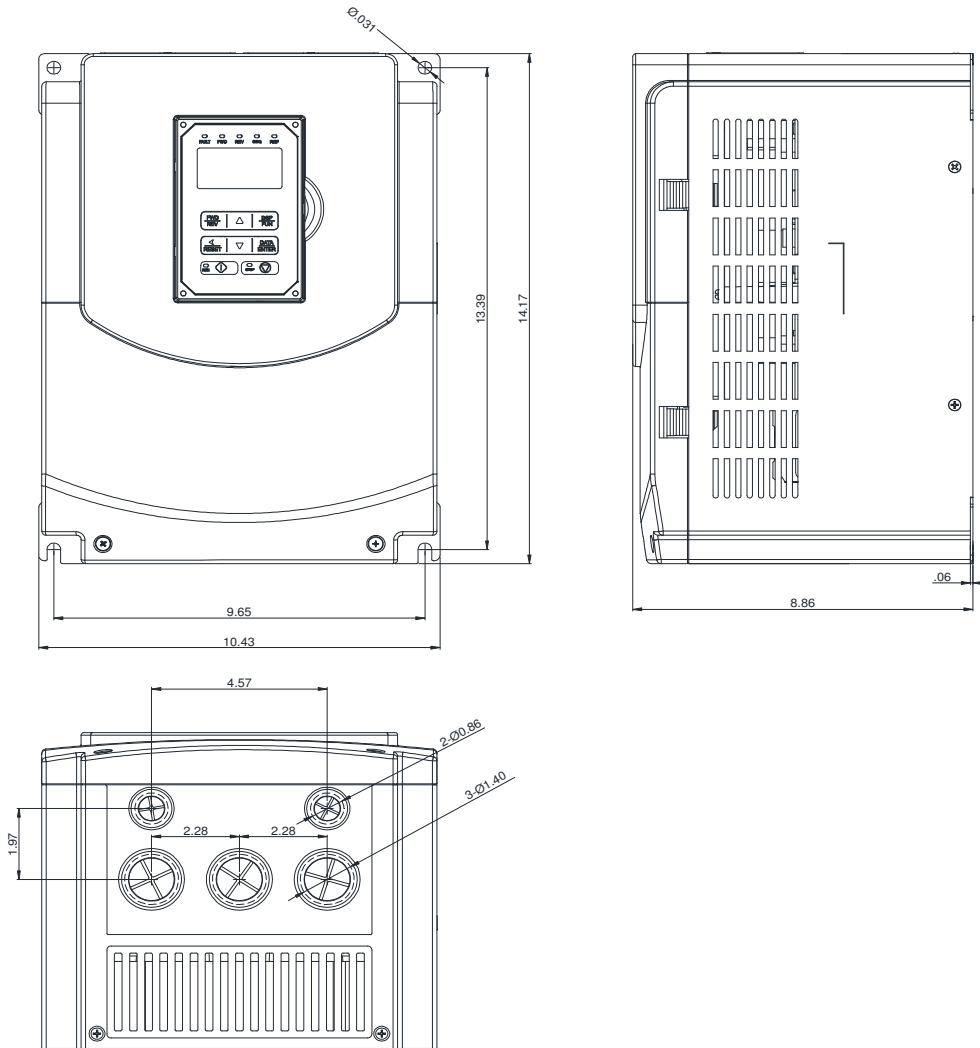

GENERAL DATASHEET VARIABLE SPEED DRIVE

Series A510				MODEL# A510-6025-C3-U		
ISSUED 9/6/2016				ENCLOSURE/ FRAME NEMA 1 (IP20) / F4		
INPUT AMPS				AC INPUT VOLTAGE	AC INPUT FREQUENCY	AC INPUT PHASE
HD (CT)		ND (VT)				
24.5		30		600-690	50/60	3
OUTPUT HP				AC OUTPUT VOLTAGE	AC OUTPUT FREQUENCY	AC OUTPUT PHASE
OUTPUT AMPS						
HD (CT)	ND (VT)	HD (CT)	ND (VT)	0-690	0-599	3
25	30	22	27			

Approved By:	Brian Smith	Drawing No:	A510-690-025-F4	Revision: 0
--------------	-------------	-------------	-----------------	-------------