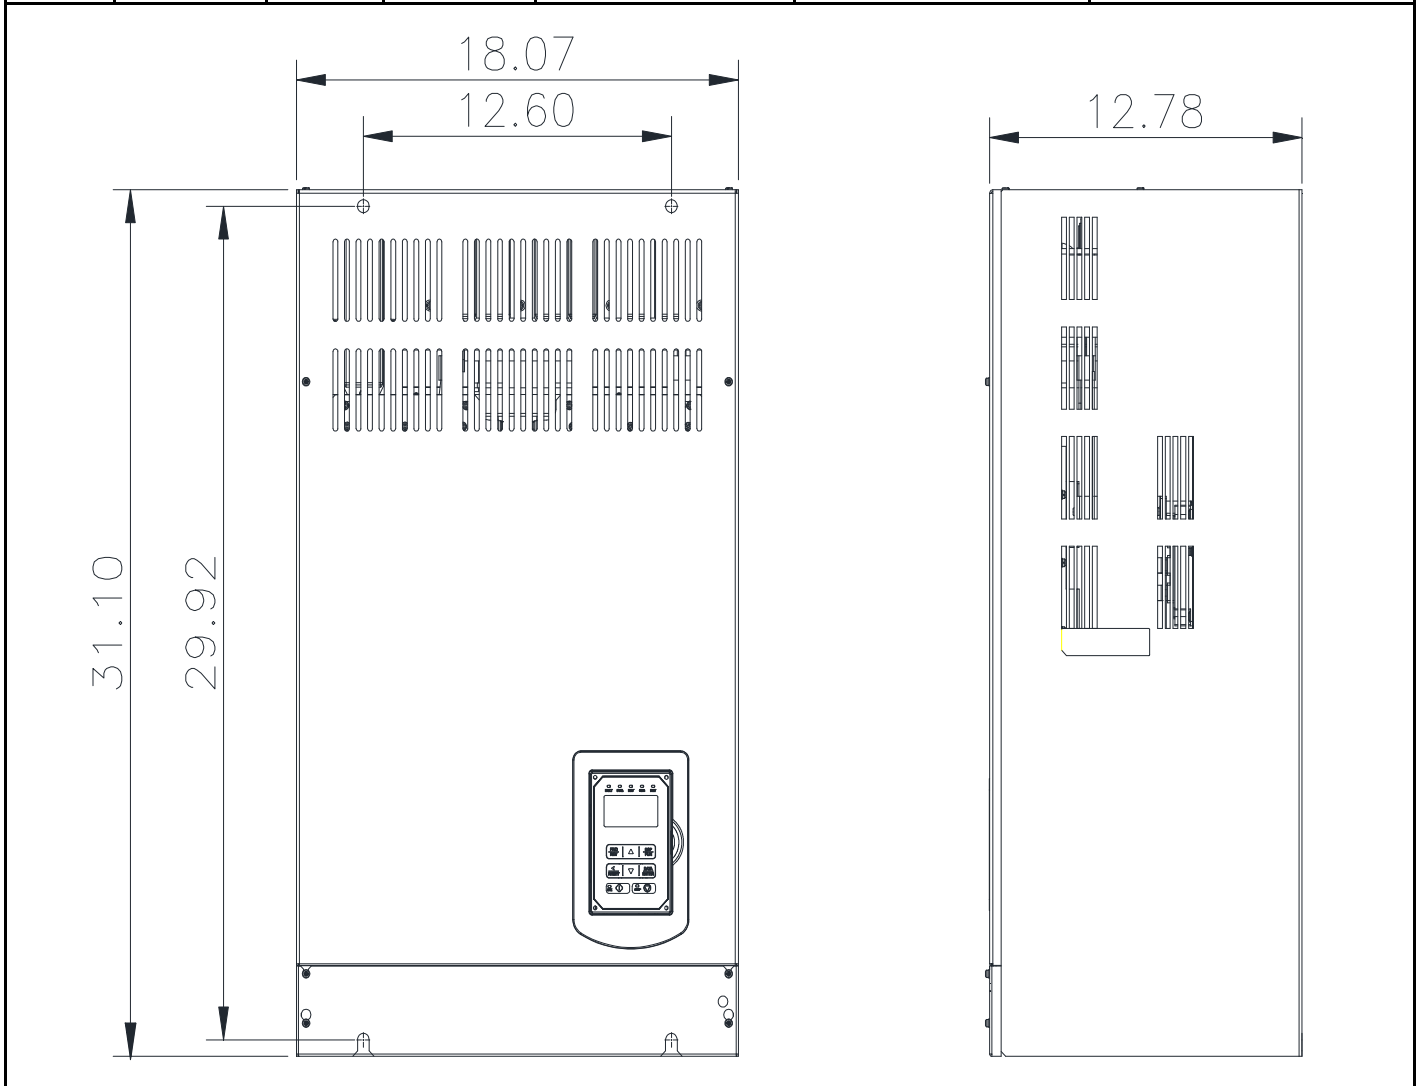

GENERAL DATASHEET VARIABLE SPEED DRIVE

Series A510				MODEL# A510-4215-C3-U		
ISSUED 8/31/2016				ENCLOSURE/ FRAME OpenChassis (IP00)/ F7		
INPUT AMPS				AC INPUT VOLTAGE	AC INPUT FREQUENCY	AC INPUT PHASE
HD (CT)		ND (VT)				
325		361		380-480	50/60	3
OUTPUT HP				AC OUTPUT VOLTAGE	AC OUTPUT FREQUENCY	AC OUTPUT PHASE
HD (CT)		ND (VT)				
200		250		0-480	0-599	3

Approved By:	Brian Smith	Drawing No:	A510-460-215-F7	Revision: 0
--------------	-------------	-------------	-----------------	-------------