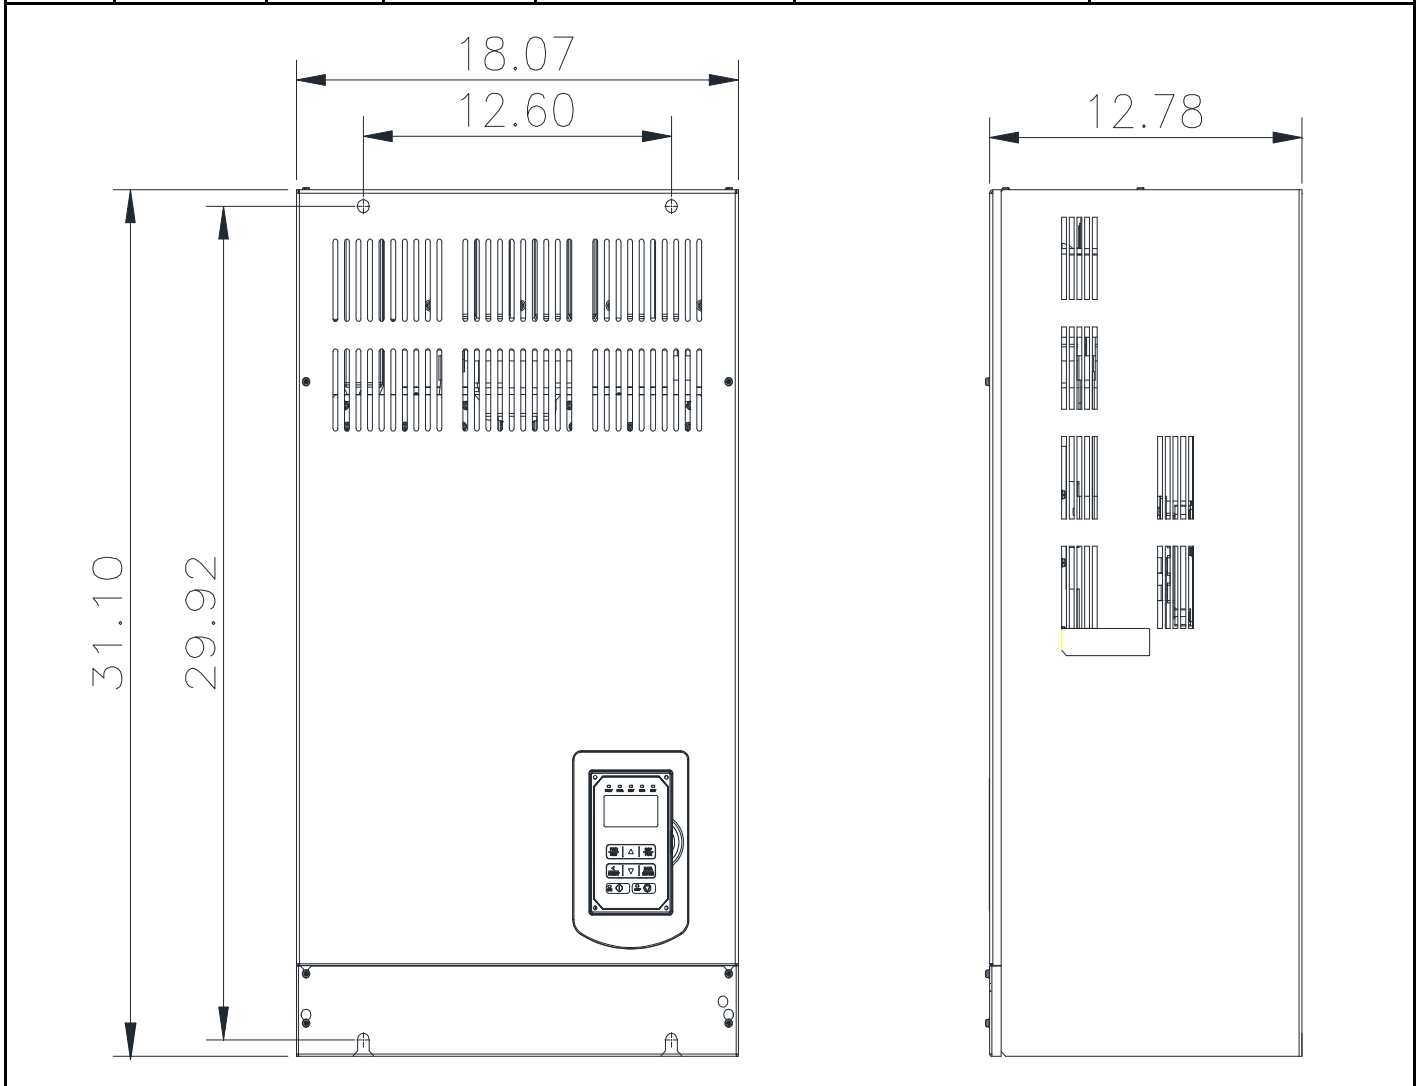

GENERAL DATASHEET VARIABLE SPEED DRIVE

Series A510				MODEL# A510-4150-C3-U		
ISSUED 8/31/2016				ENCLOSURE/ FRAME OpenChassis (IP00)/ F7		
INPUT AMPS				AC INPUT VOLTAGE	AC INPUT FREQUENCY	AC INPUT PHASE
HD (CT)		ND (VT)				
229		275		380-480	50/60	3
OUTPUT HP				AC OUTPUT VOLTAGE	AC OUTPUT FREQUENCY	AC OUTPUT PHASE
HD (CT)		ND (VT)				
150		200		0-480	0-599	3

Approved By:	Brian Smith	Drawing No:	A510-460-150-F7	Revision: 0
--------------	-------------	-------------	-----------------	-------------