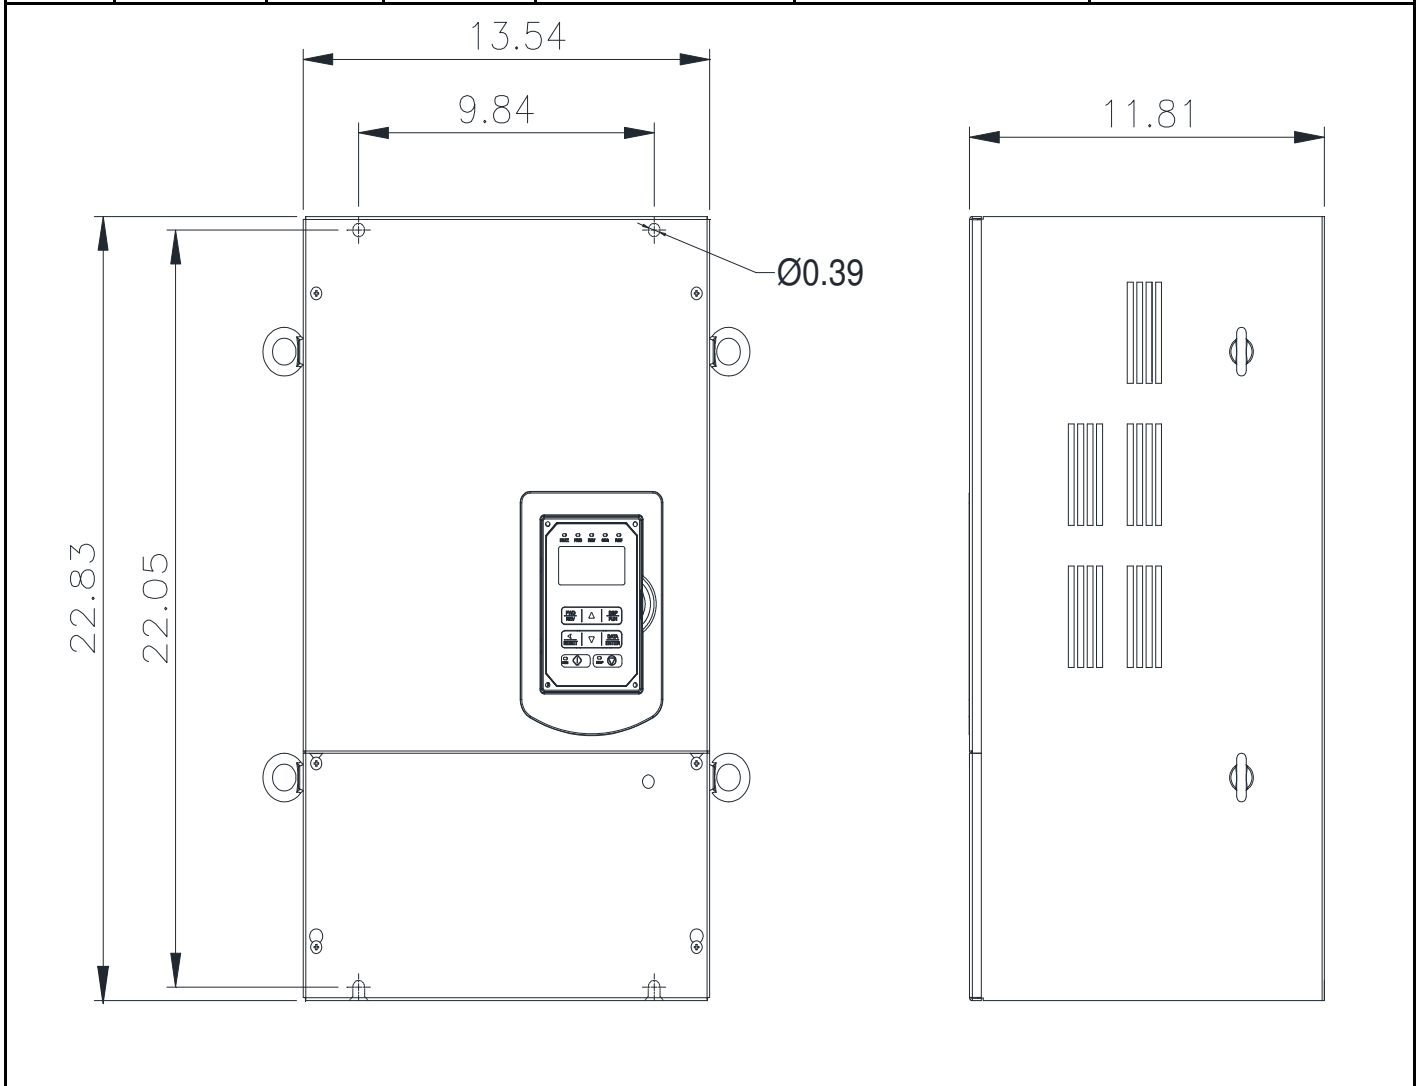

GENERAL DATASHEET VARIABLE SPEED DRIVE

Series A510				MODEL# A510-4125-C3-U		
ISSUED 8/31/2016				ENCLOSURE/ FRAME OpenChassis (IP00)/ F6		
INPUT AMPS				AC INPUT VOLTAGE	AC INPUT FREQUENCY	AC INPUT PHASE
HD (CT) 181		ND (VT) 229				
OUTPUT HP				AC OUTPUT VOLTAGE	AC OUTPUT FREQUENCY	AC OUTPUT PHASE
HD (CT) 125		ND (VT) 150				
OUTPUT AMPS		OUTPUT AMPS		AC OUTPUT VOLTAGE	AC OUTPUT FREQUENCY	AC OUTPUT PHASE
HD (CT) 180		ND (VT) 208				
				380-480	50/60	3
				0-480	0-599	3

Approved By:	Brian Smith	Drawing No:	A510-460-125-F6	Revision: 0
--------------	-------------	-------------	-----------------	-------------