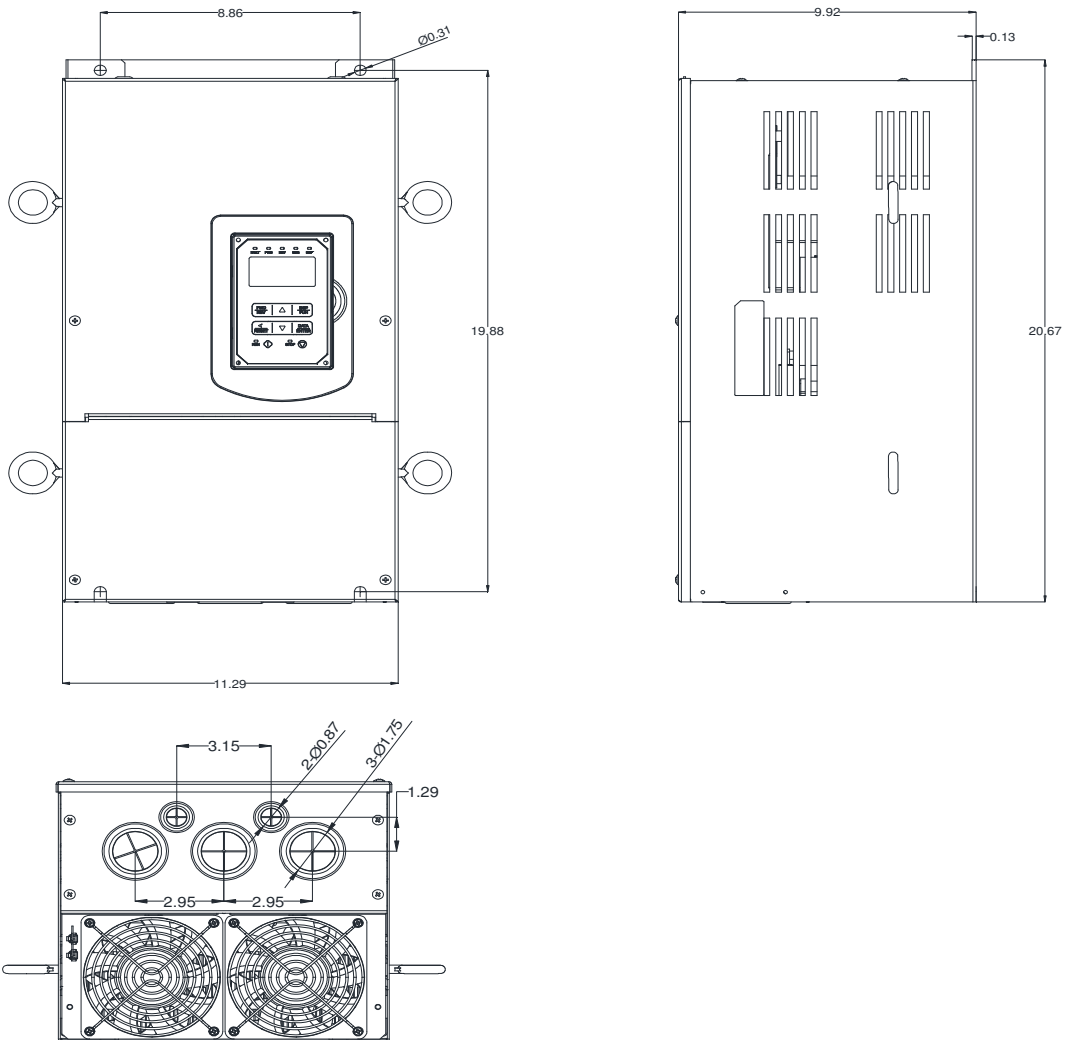

GENERAL DATASHEET VARIABLE SPEED DRIVE

Series A510				MODEL# A510-4050-C3-U	
ISSUED 8/31/2016				ENCLOSURE/ FRAME NEMA 1 (IP20) / F5	
INPUT AMPS		AC INPUT VOLTAGE	AC INPUT FREQUENCY	AC INPUT PHASE	
HD (CT)	ND (VT)				
81.5	95.7	380-480	50/60	3	
OUTPUT HP		AC OUTPUT VOLTAGE	AC OUTPUT FREQUENCY	AC OUTPUT PHASE	
OUTPUT AMPS					
HD (CT)	ND (VT)	HD (CT)	ND (VT)	3	
50	60	75	88		
		0-480	0-599		

Approved By:	Brian Smith	Drawing No:	A510-460-050-F5	Revision: 0
--------------	-------------	-------------	-----------------	-------------