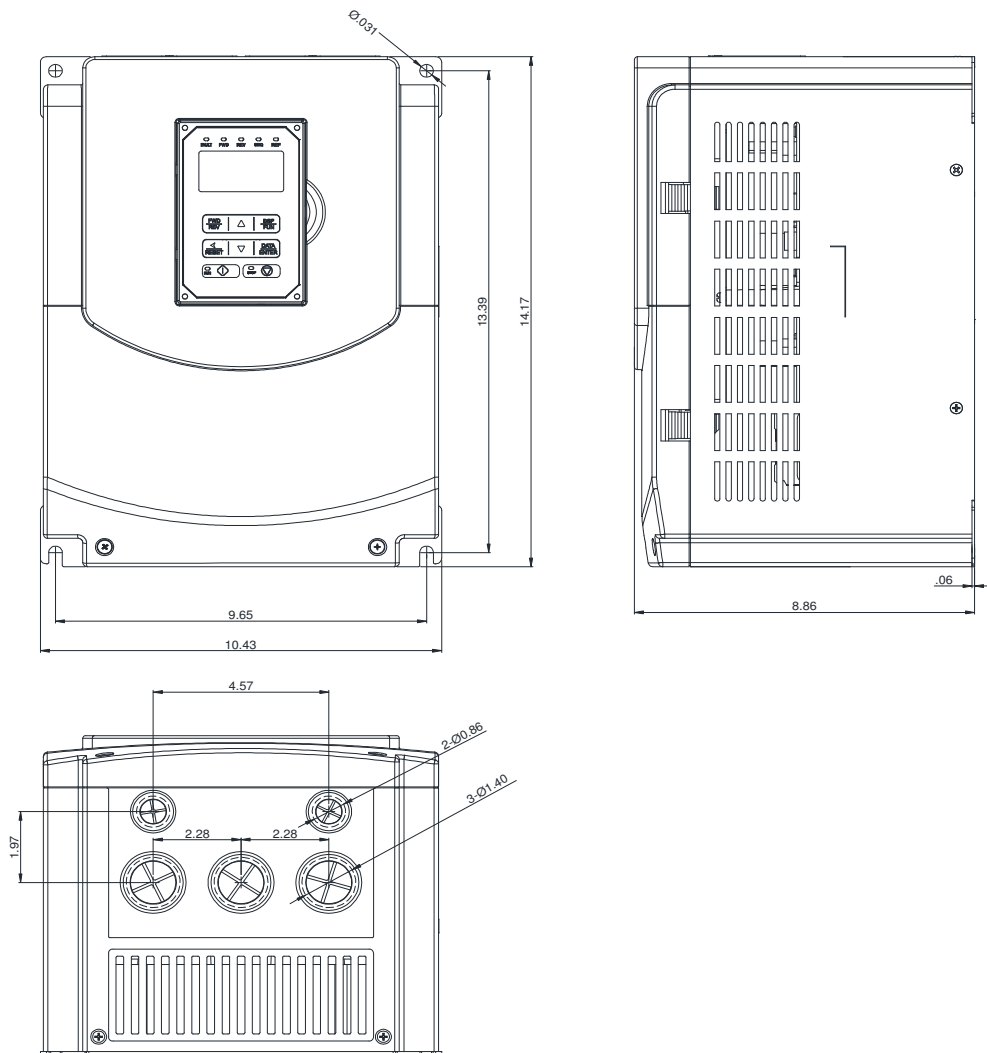

GENERAL DATASHEET VARIABLE SPEED DRIVE

Series A510				MODEL# A510-4030-C3-U	
ISSUED 9/16/2016				ENCLOSURE/ FRAME NEMA 1 (IP20) / F4	
INPUT AMPS		AC INPUT VOLTAGE	AC INPUT FREQUENCY	AC INPUT PHASE	
HD (CT)	ND (VT)				
48.9	63	380-480	50/60	3	
OUTPUT HP		AC OUTPUT VOLTAGE	AC OUTPUT FREQUENCY	AC OUTPUT PHASE	
OUTPUT AMPS					
HD (CT)	ND (VT)	HD (CT)	ND (VT)		
30	40	45	58	0-480	0-599

Approved By:	Brian Smith	Drawing No:	A510-460-030-F4	Revision: 0
--------------	-------------	-------------	-----------------	-------------