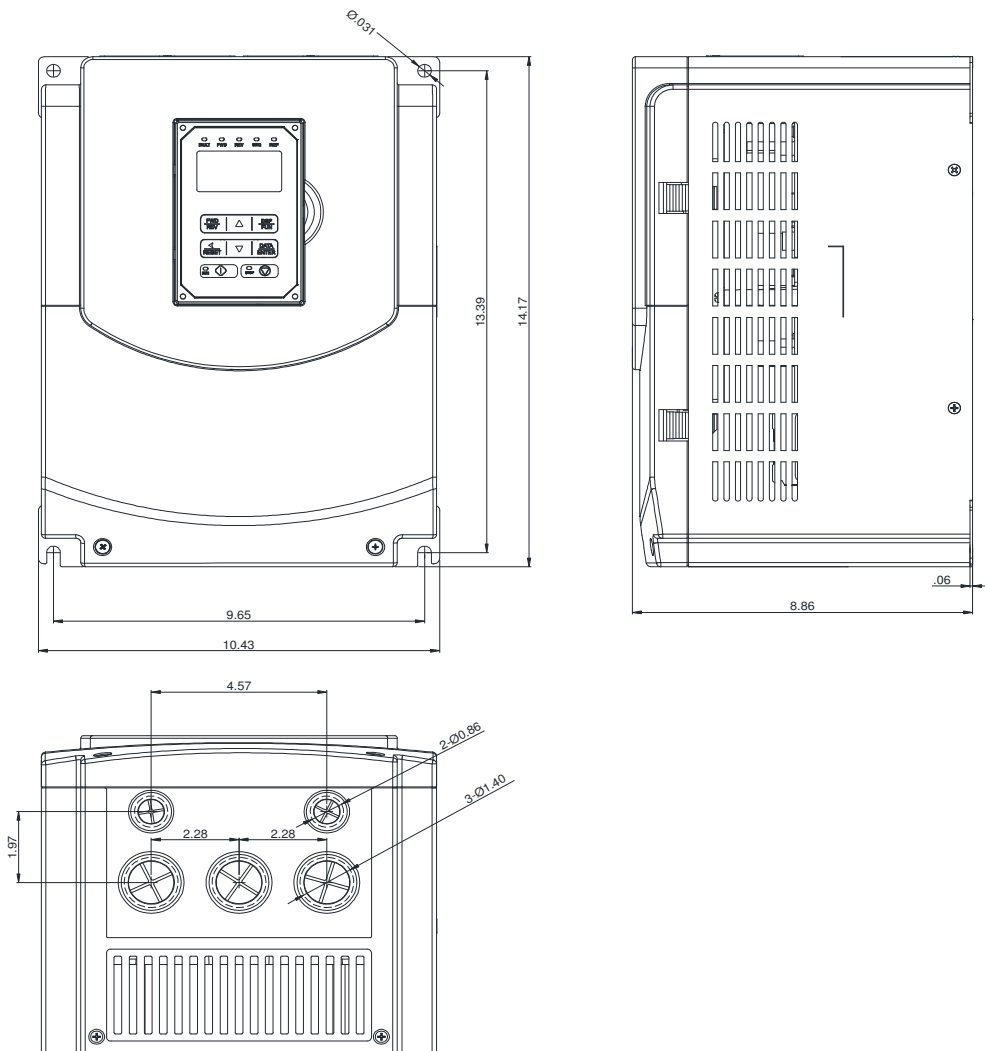

## GENERAL DATASHEET VARIABLE SPEED DRIVE

Series <b>A510</b>				MODEL# <b>A510-4025-C3-U</b>	
ISSUED <b>8/31/2016</b>				ENCLOSURE/ FRAME <b>NEMA 1 (IP20) / F4</b>	
INPUT AMPS		AC INPUT VOLTAGE	AC INPUT FREQUENCY	AC INPUT PHASE	
HD (CT)	ND (VT)				
<b>42.4</b>	<b>47.8</b>	<b>380-480</b>	<b>50/60</b>	<b>3</b>	
OUTPUT HP		AC OUTPUT VOLTAGE	AC OUTPUT FREQUENCY	AC OUTPUT PHASE	
OUTPUT AMPS					
HD (CT)	ND (VT)	HD (CT)	ND (VT)		
<b>25</b>	<b>30</b>	<b>39</b>	<b>44</b>	<b>0-480</b>	<b>0-599</b>

Approved By:	Brian Smith	Drawing No:	A510-460-025-F4	Revision: 0
--------------	-------------	-------------	-----------------	-------------