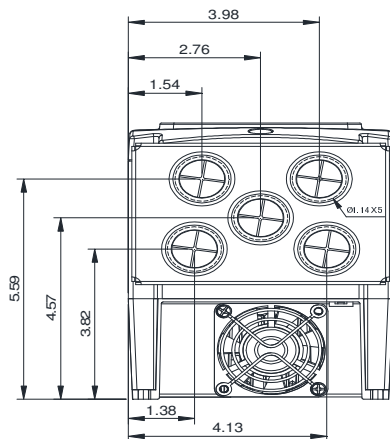

## GENERAL DATASHEET VARIABLE SPEED DRIVE

Series <b>A510</b>				MODEL# <b>A510-4020-C3-U</b>	
ISSUED <b>8/31/2016</b>				ENCLOSURE/ FRAME <b>NEMA 1 (IP20) / F3</b>	
INPUT AMPS		AC INPUT VOLTAGE	AC INPUT FREQUENCY	AC INPUT PHASE	
HD (CT)	ND (VT)				
<b>33.7</b>	<b>41.3</b>	<b>380-480</b>	<b>50/60</b>	<b>3</b>	
OUTPUT HP		AC OUTPUT VOLTAGE	AC OUTPUT FREQUENCY	AC OUTPUT PHASE	
OUTPUT AMPS					
HD (CT)	ND (VT)	HD (CT)	ND (VT)		
<b>20</b>	<b>25</b>	<b>31</b>	<b>38</b>	<b>0-480</b>	<b>0-599</b>

Approved By:	Brian Smith	Drawing No:	A510-460-020-F3	Revision: 0
--------------	-------------	-------------	-----------------	-------------