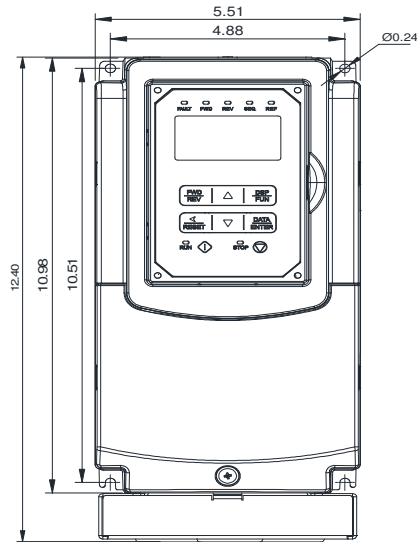

## GENERAL DATASHEET VARIABLE SPEED DRIVE

Series <b>A510</b>				MODEL# <b>A510-4020-C3-U</b>	
ISSUED <b>8/31/2016</b>				ENCLOSURE/ FRAME <b>NEMA 1 (IP20) / F3</b>	
INPUT AMPS		AC INPUT VOLTAGE	AC INPUT FREQUENCY	AC INPUT PHASE	
HD (CT)	ND (VT)				
<b>33.7</b>	<b>41.3</b>	<b>380-480</b>	<b>50/60</b>	<b>3</b>	
OUTPUT HP		AC OUTPUT VOLTAGE	AC OUTPUT FREQUENCY	AC OUTPUT PHASE	
OUTPUT AMPS					
HD (CT)	ND (VT)	HD (CT)	ND (VT)		
<b>20</b>	<b>25</b>	<b>31</b>	<b>38</b>	<b>0-480</b>	<b>0-599</b>

Approved By:	Brian Smith	Drawing No:	A510-460-020-F3	Revision: 0
--------------	-------------	-------------	-----------------	-------------