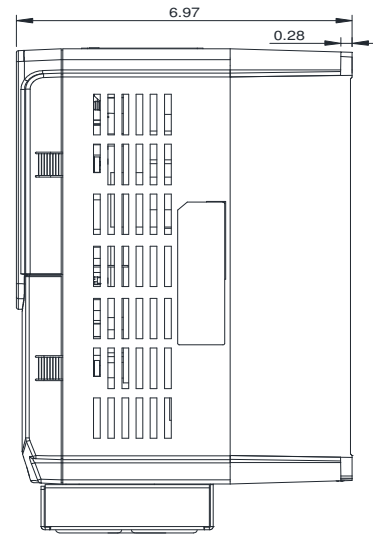

## GENERAL DATASHEET VARIABLE SPEED DRIVE

Series <b>A510</b>				MODEL# <b>A510-4020-C3-U</b>	
ISSUED <b>8/31/2016</b>				ENCLOSURE/ FRAME <b>NEMA 1 (IP20) / F3</b>	
INPUT AMPS		AC INPUT VOLTAGE	AC INPUT FREQUENCY	AC INPUT PHASE	
HD (CT)	ND (VT)				
<b>33.7</b>	<b>41.3</b>	<b>380-480</b>	<b>50/60</b>	<b>3</b>	
OUTPUT HP		AC OUTPUT VOLTAGE	AC OUTPUT FREQUENCY	AC OUTPUT PHASE	
OUTPUT AMPS					
HD (CT)	ND (VT)	HD (CT)	ND (VT)		
<b>20</b>	<b>25</b>	<b>31</b>	<b>38</b>	<b>0-480</b>	<b>0-599</b>