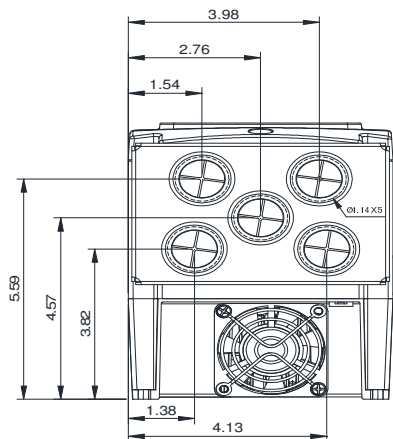

GENERAL DATASHEET VARIABLE SPEED DRIVE

Series A510				MODEL# A510-4015-C3-U		
ISSUED 8/31/2016				ENCLOSURE/ FRAME NEMA 1 (IP20) / F3		
INPUT AMPS				AC INPUT VOLTAGE	AC INPUT FREQUENCY	AC INPUT PHASE
HD (CT)		ND (VT)				
25		32.3		380-480	50/60	3
OUTPUT HP				AC OUTPUT VOLTAGE	AC OUTPUT FREQUENCY	AC OUTPUT PHASE
HD (CT)		ND (VT)				
15		20		0-480	0-599	3

Approved By:	Brian Smith	Drawing No:	A510-460-015-F3	Revision: 0
--------------	-------------	-------------	-----------------	-------------