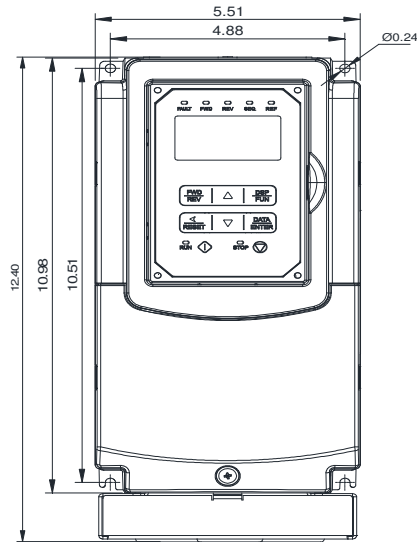

GENERAL DATASHEET VARIABLE SPEED DRIVE

Series A510				MODEL# A510-4015-C3-U		
ISSUED 8/31/2016				ENCLOSURE/ FRAME NEMA 1 (IP20) / F3		
INPUT AMPS				AC INPUT VOLTAGE	AC INPUT FREQUENCY	AC INPUT PHASE
HD (CT)		ND (VT)				
25		32.3		380-480	50/60	3
OUTPUT HP				AC OUTPUT VOLTAGE	AC OUTPUT FREQUENCY	AC OUTPUT PHASE
HD (CT)		ND (VT)				
15		20		0-480	0-599	3

Approved By:	Brian Smith	Drawing No:	A510-460-015-F3	Revision: 0
--------------	-------------	-------------	-----------------	-------------