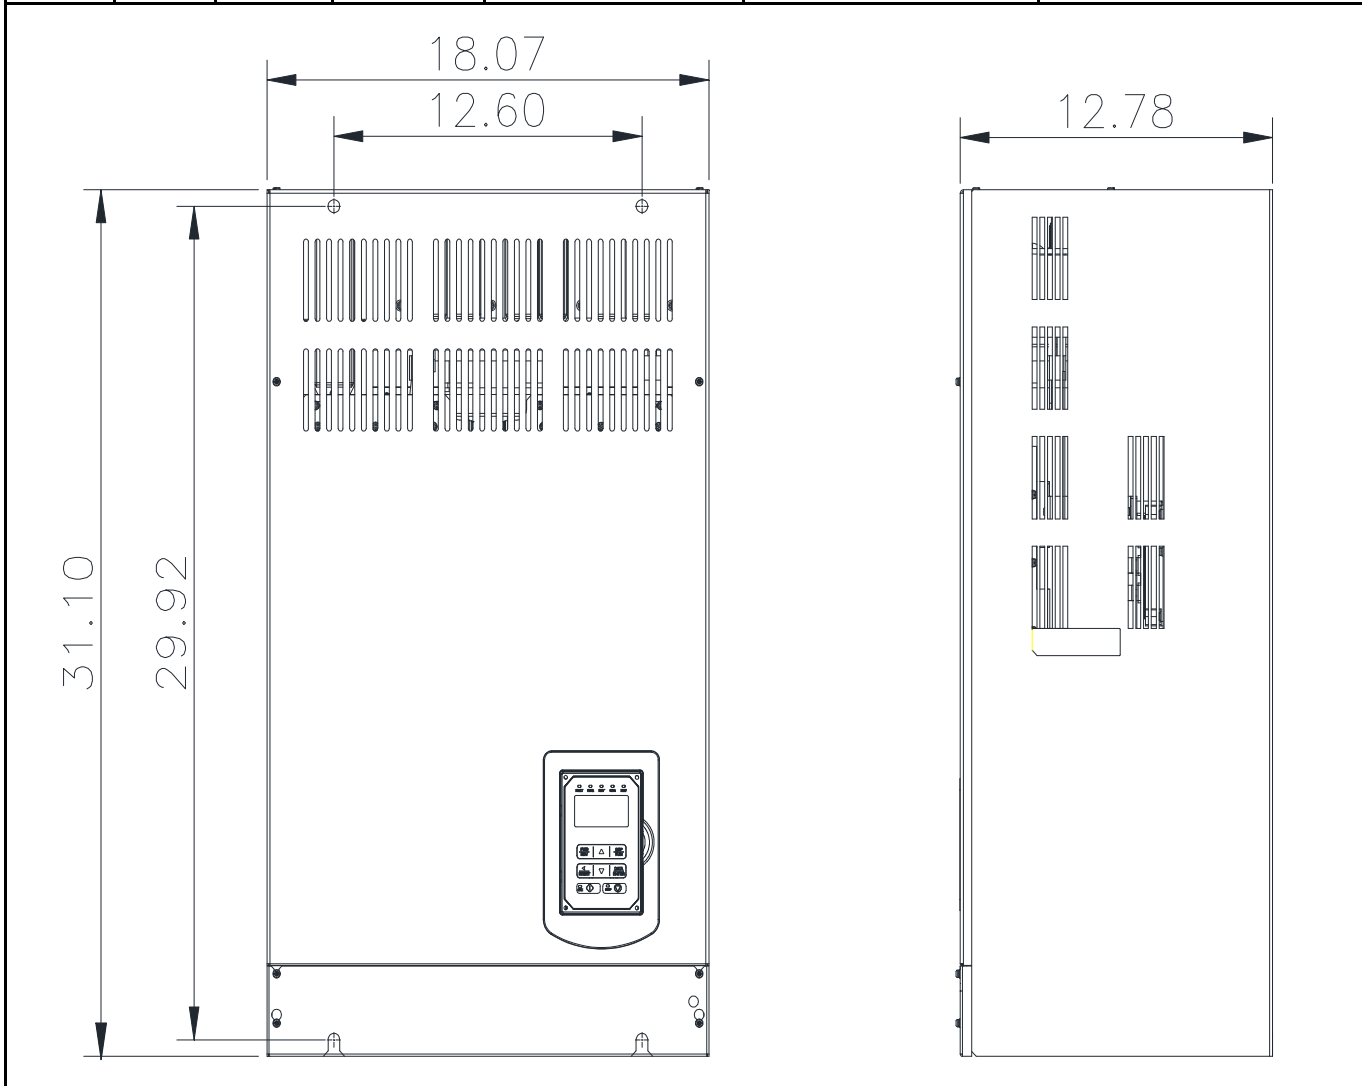

## GENERAL DATASHEET VARIABLE SPEED DRIVE

Series <b>A510</b>				MODEL# <b>A510-2100-C3-U</b>		
ISSUED <b>8/30/2016</b>				ENCLOSURE/ FRAME <b>OpenChassis (IP00)/ F7</b>		
INPUT AMPS				AC INPUT VOLTAGE	AC INPUT FREQUENCY	AC INPUT PHASE
HD (CT)		ND (VT)				
<b>275</b>		<b>343</b>		<b>200-240</b>	<b>50/60</b>	<b>3</b>
OUTPUT HP				AC OUTPUT VOLTAGE	AC OUTPUT FREQUENCY	AC OUTPUT PHASE
OUTPUT AMPS						
HD (CT)		ND (VT)		<b>0-240</b>	<b>0-599</b>	<b>3</b>
<b>100</b>	<b>125</b>	<b>346</b>	<b>400</b>			

Approved By:	Brian Smith	Drawing No:	A510-230-100-F7	Revision: 0
--------------	-------------	-------------	-----------------	-------------