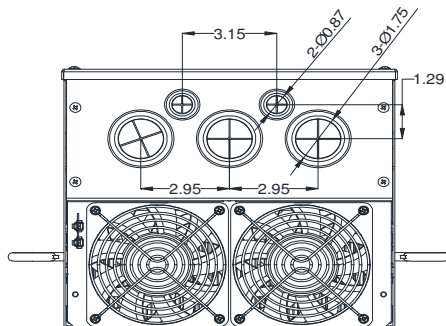

GENERAL DATASHEET VARIABLE SPEED DRIVE

Series A510				MODEL# A510-2030-C3-U		
ISSUED 8/30/2016				ENCLOSURE/ FRAME NEMA 1 (IP20) / F5		
INPUT AMPS				AC INPUT VOLTAGE	AC INPUT FREQUENCY	AC INPUT PHASE
HD (CT)		ND (VT)				
92.4		119.6		200-240	50/60	3
OUTPUT HP				AC OUTPUT VOLTAGE	AC OUTPUT FREQUENCY	AC OUTPUT PHASE
OUTPUT AMPS						
HD (CT)		ND (VT)		0-240	0-599	3
30	40	85	110			

Approved By:	Brian Smith	Drawing No:	A510-230-030-F5	Revision: 0
--------------	-------------	-------------	-----------------	-------------