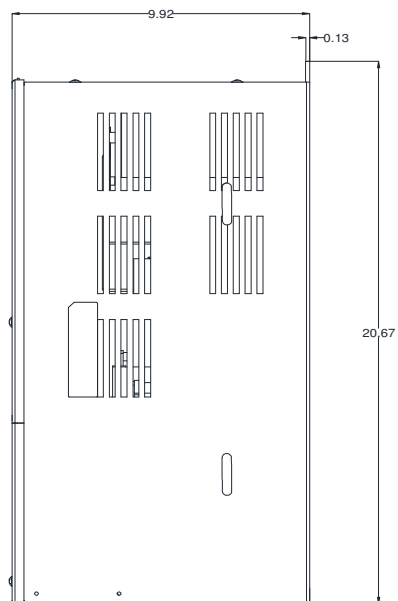

GENERAL DATASHEET VARIABLE SPEED DRIVE

Series A510				MODEL# A510-2030-C3-U		
ISSUED 8/30/2016				ENCLOSURE/ FRAME NEMA 1 (IP20) / F5		
INPUT AMPS				AC INPUT VOLTAGE	AC INPUT FREQUENCY	AC INPUT PHASE
HD (CT)		ND (VT)				
92.4		119.6		200-240	50/60	3
OUTPUT HP				AC OUTPUT VOLTAGE	AC OUTPUT FREQUENCY	AC OUTPUT PHASE
OUTPUT AMPS						
HD (CT)		ND (VT)		0-240	0-599	3
30	40	85	110			

Approved By:	Brian Smith	Drawing No:	A510-230-030-F5	Revision: 0
--------------	-------------	-------------	-----------------	-------------