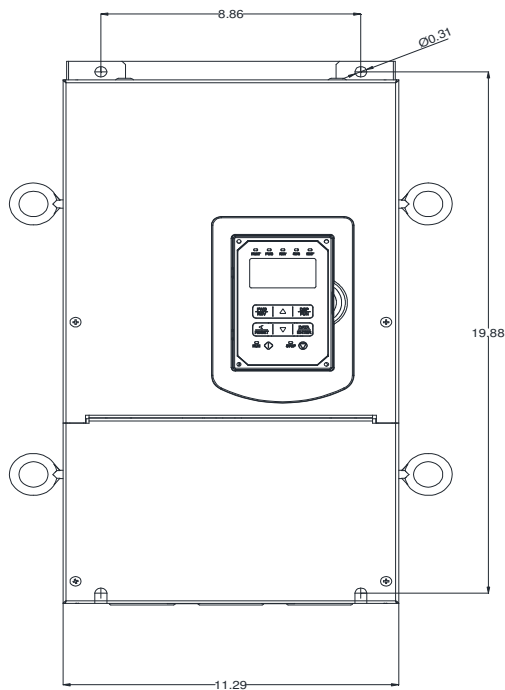

GENERAL DATASHEET VARIABLE SPEED DRIVE

Series A510				MODEL# A510-2030-C3-U		
ISSUED 8/30/2016				ENCLOSURE/ FRAME NEMA 1 (IP20) / F5		
INPUT AMPS				AC INPUT VOLTAGE	AC INPUT FREQUENCY	AC INPUT PHASE
HD (CT)		ND (VT)				
92.4		119.6		200-240	50/60	3
OUTPUT HP				AC OUTPUT VOLTAGE	AC OUTPUT FREQUENCY	AC OUTPUT PHASE
OUTPUT AMPS						
HD (CT)		ND (VT)		0-240	0-599	3
30	40	85	110			

Approved By:	Brian Smith	Drawing No:	A510-230-030-F5	Revision: 0
--------------	-------------	-------------	-----------------	-------------