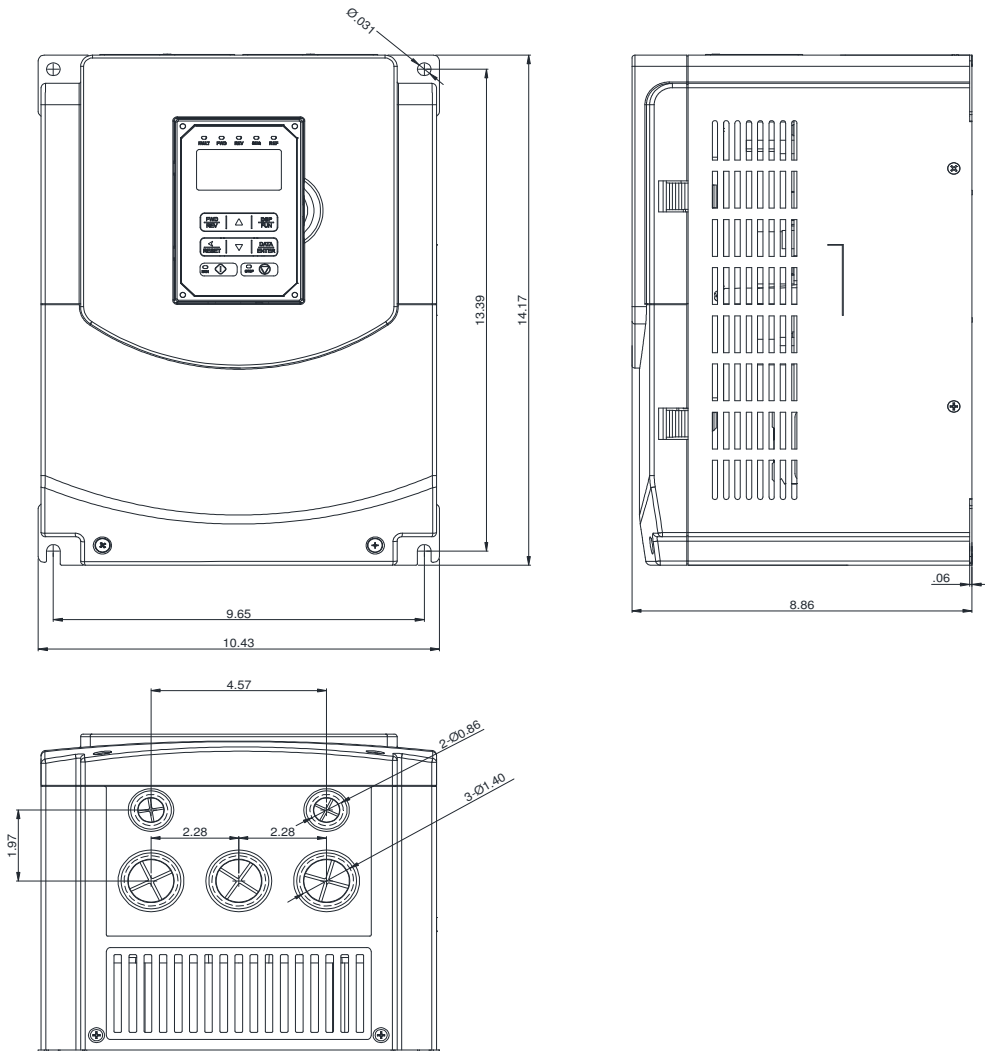

GENERAL DATASHEET VARIABLE SPEED DRIVE

Series A510				MODEL# A510-2025-C3-U	
ISSUED 8/31/2016				ENCLOSURE/ FRAME NEMA 1 (IP20) / F4	
INPUT AMPS		AC INPUT VOLTAGE	AC INPUT FREQUENCY	AC INPUT PHASE	
HD (CT)	ND (VT)				
79.4	85.9	200-240	50/60	3	
OUTPUT HP		AC OUTPUT VOLTAGE	AC OUTPUT FREQUENCY	AC OUTPUT PHASE	
OUTPUT AMPS					
HD (CT)	ND (VT)	HD (CT)	ND (VT)		
25	30	73	80	0-240	0-599

Approved By:	Brian Smith	Drawing No:	A510-230-025-F4	Revision: 0
--------------	-------------	-------------	-----------------	-------------