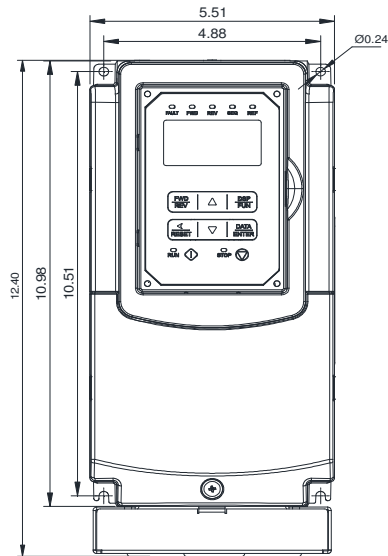

GENERAL DATASHEET VARIABLE SPEED DRIVE

Series A510				MODEL# A510-2005-C3-U		
ISSUED 8/30/2016				ENCLOSURE/ FRAME NEMA 1 (IP20) / F2		
INPUT AMPS				AC INPUT VOLTAGE	AC INPUT FREQUENCY	AC INPUT PHASE
HD (CT)		ND (VT)				
18.7		22.3		200-240	50/60	3
OUTPUT HP				AC OUTPUT VOLTAGE	AC OUTPUT FREQUENCY	AC OUTPUT PHASE
OUTPUT AMPS						
HD (CT)	ND (VT)	HD (CT)	ND (VT)	0-240	0-599	3
5	5/7.5	17.5	22			

Approved By:	Brian Smith	Drawing No:	A510-230-005-F2	Revision: 0
--------------	-------------	-------------	-----------------	-------------