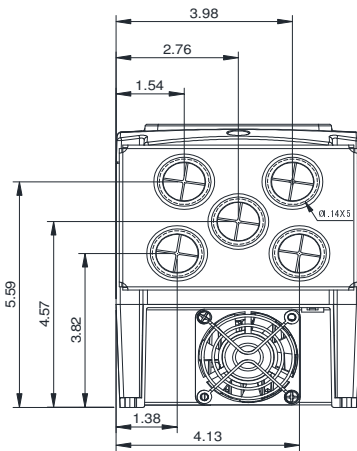

GENERAL DATASHEET VARIABLE SPEED DRIVE

Series A510				MODEL# A510-2005-C3-U		
ISSUED 8/30/2016				ENCLOSURE/ FRAME NEMA 1 (IP20) / F2		
INPUT AMPS				AC INPUT VOLTAGE	AC INPUT FREQUENCY	AC INPUT PHASE
HD (CT)		ND (VT)				
18.7		22.3		200-240	50/60	3
OUTPUT HP				AC OUTPUT VOLTAGE	AC OUTPUT FREQUENCY	AC OUTPUT PHASE
OUTPUT AMPS						
HD (CT)	ND (VT)	HD (CT)	ND (VT)	0-240	0-599	3
5	5/7.5	17.5	22			

Approved By:	Brian Smith	Drawing No:	A510-230-005-F2	Revision: 0
--------------	-------------	-------------	-----------------	-------------