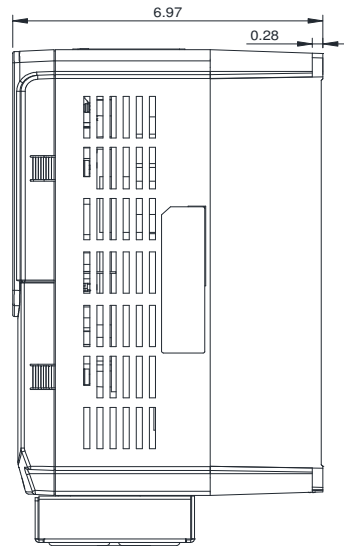

GENERAL DATASHEET VARIABLE SPEED DRIVE

Series A510				MODEL# A510-2005-C3-U		
ISSUED 8/30/2016				ENCLOSURE/ FRAME NEMA 1 (IP20) / F2		
INPUT AMPS				AC INPUT VOLTAGE	AC INPUT FREQUENCY	AC INPUT PHASE
HD (CT)		ND (VT)				
18.7		22.3		200-240	50/60	3
OUTPUT HP				AC OUTPUT VOLTAGE	AC OUTPUT FREQUENCY	AC OUTPUT PHASE
OUTPUT AMPS						
HD (CT)	ND (VT)	HD (CT)	ND (VT)	0-240	0-599	3
5	5/7.5	17.5	22			