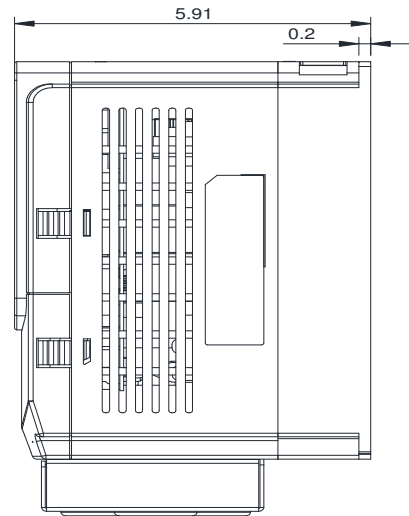

GENERAL DATASHEET VARIABLE SPEED DRIVE

Series A510				MODEL# A510-2001-C-U		
ISSUED 8/30/2016				ENCLOSURE/ FRAME NEMA 1 (IP20) / F1		
SINGLE PHASE INPUT AMPS				AC INPUT VOLTAGE	AC INPUT FREQUENCY	AC INPUT PHASE
HD (CT)		ND (VT)				
9.4		11.3		200-240	50/60	1/3
THREE PHASE INPUT AMPS						
HD (CT)		ND (VT)				
5.4		6.5				
OUTPUT HP		OUTPUT AMPS		AC OUTPUT VOLTAGE	AC OUTPUT FREQUENCY	AC OUTPUT PHASE
HD (CT)	ND (VT)	HD (CT)	ND (VT)			
1	1	5	6	0-240	0-599	3

Approved By:	Brian Smith	Drawing No:	A510-230-001-F1	Revision: 0
--------------	-------------	-------------	-----------------	-------------