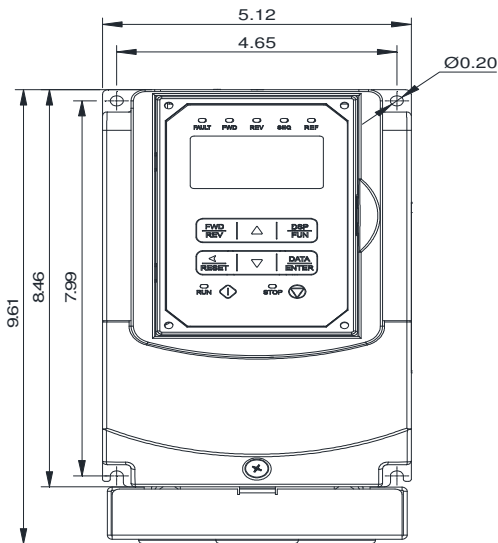

GENERAL DATASHEET VARIABLE SPEED DRIVE

Series A510				MODEL# A510-2001-C-U		
ISSUED 8/30/2016				ENCLOSURE/ FRAME NEMA 1 (IP20) / F1		
SINGLE PHASE INPUT AMPS				AC INPUT VOLTAGE	AC INPUT FREQUENCY	AC INPUT PHASE
HD (CT)		ND (VT)				
9.4		11.3		200-240	50/60	1/3
THREE PHASE INPUT AMPS						
HD (CT)		ND (VT)				
5.4		6.5				
OUTPUT HP		OUTPUT AMPS		AC OUTPUT VOLTAGE	AC OUTPUT FREQUENCY	AC OUTPUT PHASE
HD (CT)	ND (VT)	HD (CT)	ND (VT)			
1	1	5	6	0-240	0-599	3

Approved By:	Brian Smith	Drawing No:	A510-230-001-F1	Revision: 0
--------------	-------------	-------------	-----------------	-------------