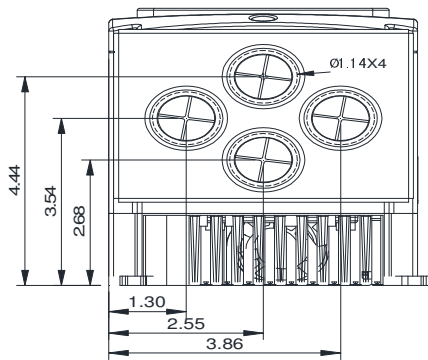

GENERAL DATASHEET VARIABLE SPEED DRIVE

Series A510				MODEL# A510-2001-C-U		
ISSUED 8/30/2016				ENCLOSURE/ FRAME NEMA 1 (IP20) / F1		
SINGLE PHASE INPUT AMPS				AC INPUT VOLTAGE	AC INPUT FREQUENCY	AC INPUT PHASE
HD (CT)		ND (VT)				
9.4		11.3		200-240	50/60	1/3
THREE PHASE INPUT AMPS						
HD (CT)		ND (VT)				
5.4		6.5				
OUTPUT HP		OUTPUT AMPS		AC OUTPUT VOLTAGE	AC OUTPUT FREQUENCY	AC OUTPUT PHASE
HD (CT)	ND (VT)	HD (CT)	ND (VT)			
1	1	5	6	0-240	0-599	3