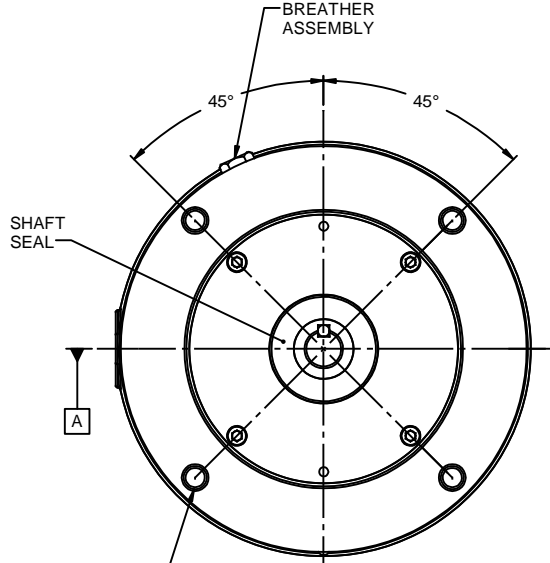

DASH NO.	"C"	"AD"
525	10.47	7.00
550	10.72	7.25
575	10.97	7.50
600	11.22	7.75
625	11.47	8.00
650	11.72	8.25
675	11.97	8.50
700	12.22	8.75
750	12.72	9.25

		TOLERANCES UNLESS SPECIFIED:				DRAWN LST 1/9/09	
		DEC INCHES				CHK	
		X ±.1		APPR			
		.XX ±.03		TITLE OUTLINE 56C FRAME		SCALE 1:2	
		.XXX ±.005		TENV "C" FACE		REF	
A		ADDED DASH# 750(117274.00) & CORRECTED ALL "AD" DIMS		PG 5/13/2010		FMF	
NO		REVISION		BY & DATE		PAGE OF	
		THIRD ANGLE PROJECTION		CHK ANG ±1/2°		FINISH	
				RFP		PREV	
				NETWORK FILE NAME 028942		SIZE DRAWING NO	
						B 028942	
						REV A