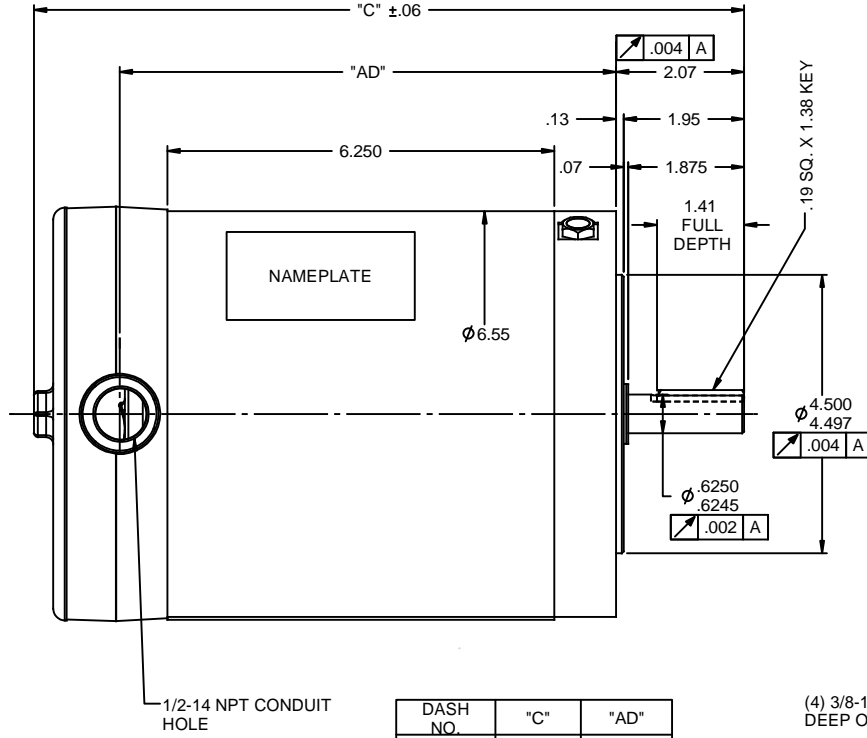

DASH NO.	"C"	"AD"
525	10.47	7.00
550	10.72	7.25
575	10.97	7.50
600	11.22	7.75
625	11.47	8.00
650	11.72	8.25
675	11.97	8.50
700	12.22	8.75
750	12.72	9.25

		TOLERANCES UNLESS SPECIFIED:				DRAWN LST 1/9/09	
		DEC INCHES				CHK	
		X ±.1		APPR			
		.XX ±.03		TITLE OUTLINE 56C FRAME		SCALE 1:2	
		.XXX ±.005		TENV "C" FACE		REF	
A		ADDED DASH# 750(117274.00) & CORRECTED ALL "AD" DIMS		PG 5/13/2010		FMF	
NO		REVISION		BY & DATE		PAGE OF	
		THIRD ANGLE PROJECTION		CHK ANG ±1/2°		FINISH	
				RFP		PREV	
				NETWORK FILE NAME 028942		SIZE DRAWING NO	
						B 028942	
						REV A