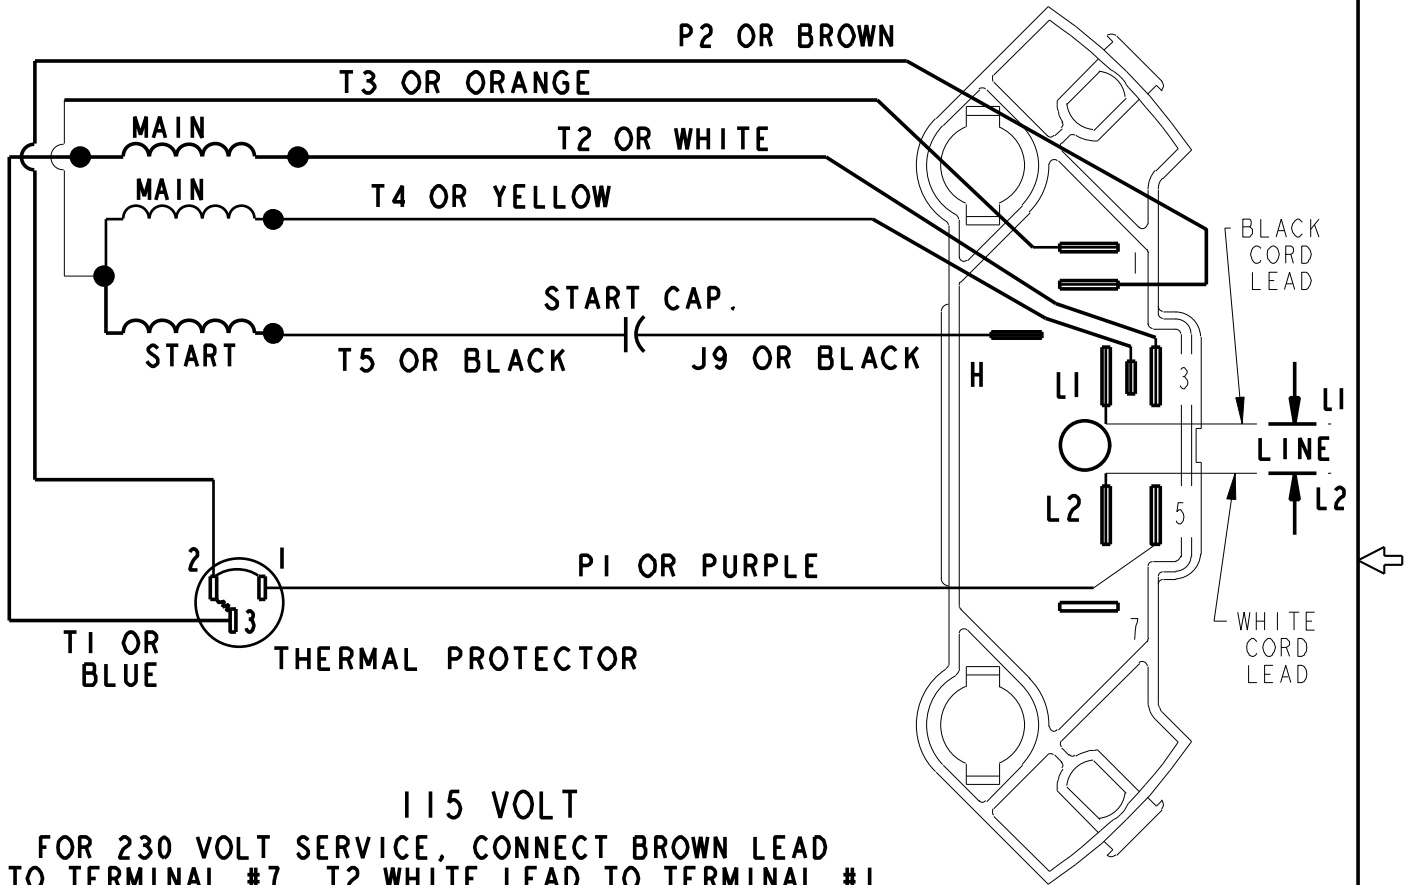

REV SHEET
4
52A109208
A
SIZE DRAWING NO.

THIRD ANGLE PROJECTION

REVISIONS

REV.	DESCRIPTION	DATE	APPROVED
4	UPDATED TO RBC FORMAT	01/12/06	MAM

SET ROTATION - DUAL VOLTAGE - SINGLE SPEED
TYPE KC - THERMAL PROTECTOR

115 VOLT
FOR 230 VOLT SERVICE, CONNECT BROWN LEAD TO TERMINAL #7, T2 WHITE LEAD TO TERMINAL #1.

SWITCH (APPL) - 115D958EA

REF. DIAG. - NONE

CONNECTION LABEL - 52X333072

	SIGNATURES		DATE
	MODEL	M.M.E.	04/15/93
DETAIL	.	.	
CHECKED	.	.	
ENGRG	.	.	
MFG	.	.	
FOR ADDITIONAL INFO REFER TO:	QUALITY	.	.
APPLIED PRACTICES	ISSUED	M.M.E.	04/15/93
DIMENSIONS ARE IN INCHES ✓	SOLID MODEL: 52A109208		

REGAL-BELOIT CORPORATION

TITLE **CONNECTION DIAGRAM**

FMF: **5KC49SN2025X**

SIZE DRAWING
A

52A109208

REV
4

SCALE: 1.000 REF. No: .

SHEET 1 of 1