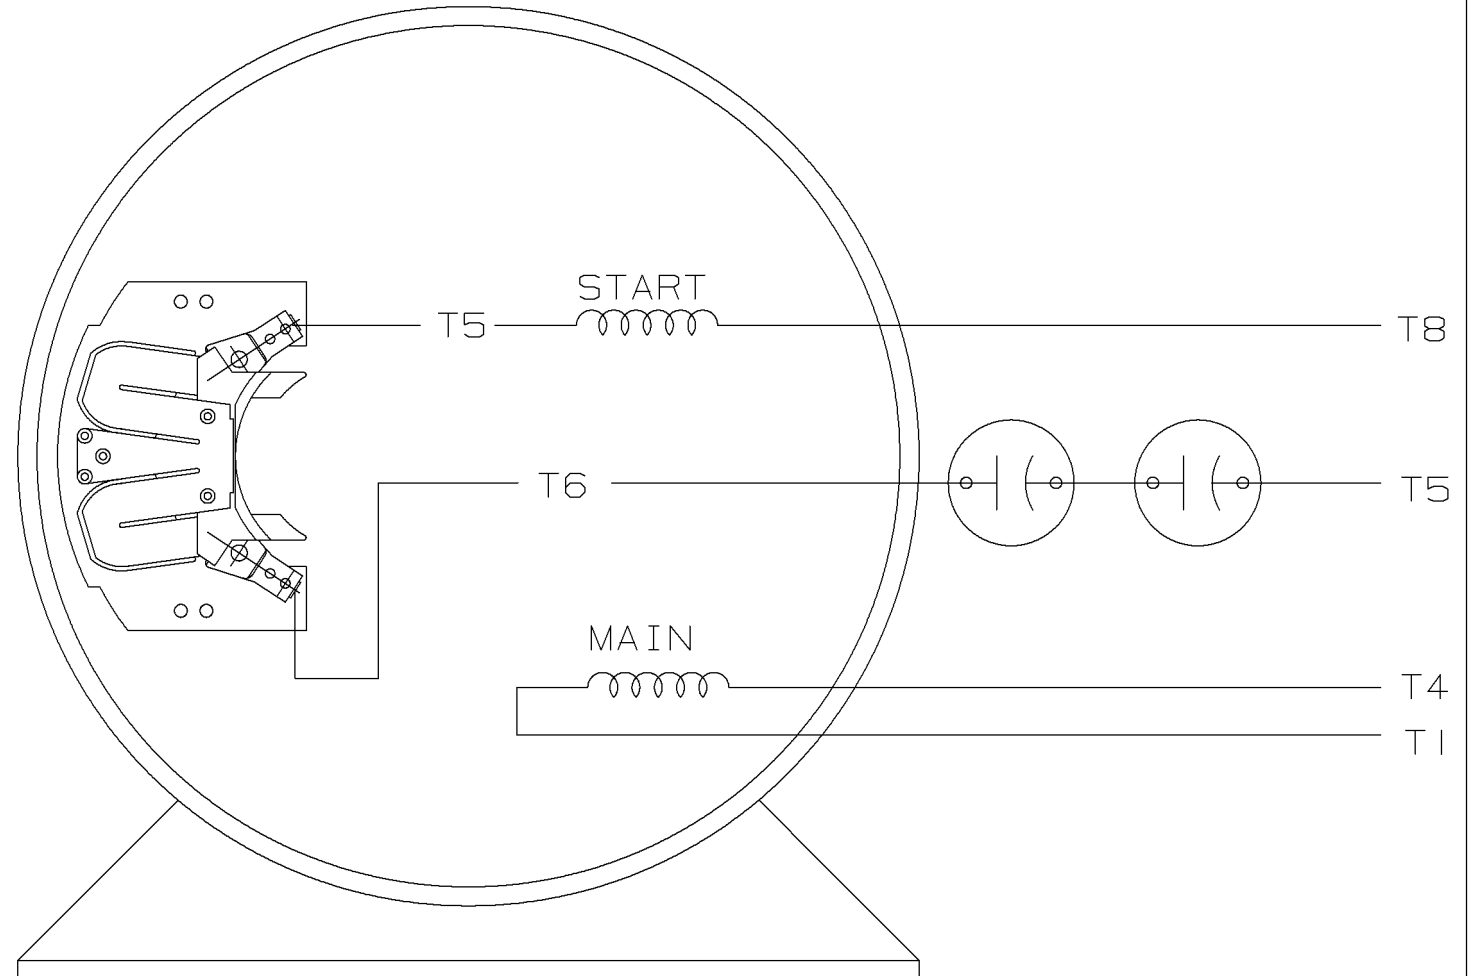

SINGLE VOLTAGE CAPACITOR START MOTOR, ELECTRICALLY REVERSIBLE

VIEW OF TERMINAL END

				✓ MAX. SURFACE ROUGHNESS UNLESS NOTED OTHERWISE	UNLESS OTHERWISE SPECIFIED DIMENSIONS ARE IN INCHES TOL. ON XX±.02 XXX±.005 XXXX±.0005 ANGLES± 7'30"		
				MATL SPEC	180 - 210 SWITCH		DRAWN BY GK 09-24-1986
				FINISH	MARATHON ELECTRIC		CHKD BY ML 11-04-1986
1	11-04-1986	NEW DRAWING	CN 7664C	GK	REFERENCE DRW.	WAUSAU, WISCONSIN 54401	APPD BY FG 11-04-1986
REV	DATE	CHANGE		NAME	PART NAME CONNECTION DIAGRAM		DRWG NO A- EE7090JL