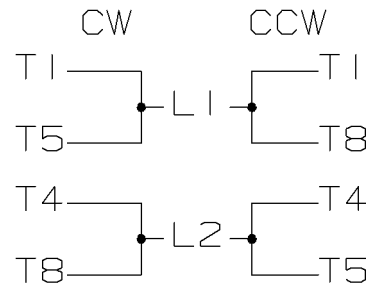

SINGLE VOLTAGE CAPACITOR START MOTOR, ELECTRICALLY REVERSIBLE

VIEW OF TERMINAL END

				✓ MAX. SURFACE ROUGHNESS UNLESS NOTED OTHERWISE	UNLESS OTHERWISE SPECIFIED DIMENSIONS ARE IN INCHES TOL. ON XX±.02 XXX±.005 XXXX±.0005 ANGLES± 7'30"		
				MATL SPEC	180 - 210 SWITCH		DRAWN BY GK 09-24-1986
				FINISH	MARATHON ELECTRIC		CHKD BY ML 11-04-1986
1	11-04-1986	NEW DRAWING	CN 7664C	GK	REFERENCE DRW.	WAUSAU, WISCONSIN 54401	APPD BY FG 11-04-1986
REV	DATE	CHANGE		NAME	PART NAME CONNECTION DIAGRAM		DRWG NO A- EE7090JL