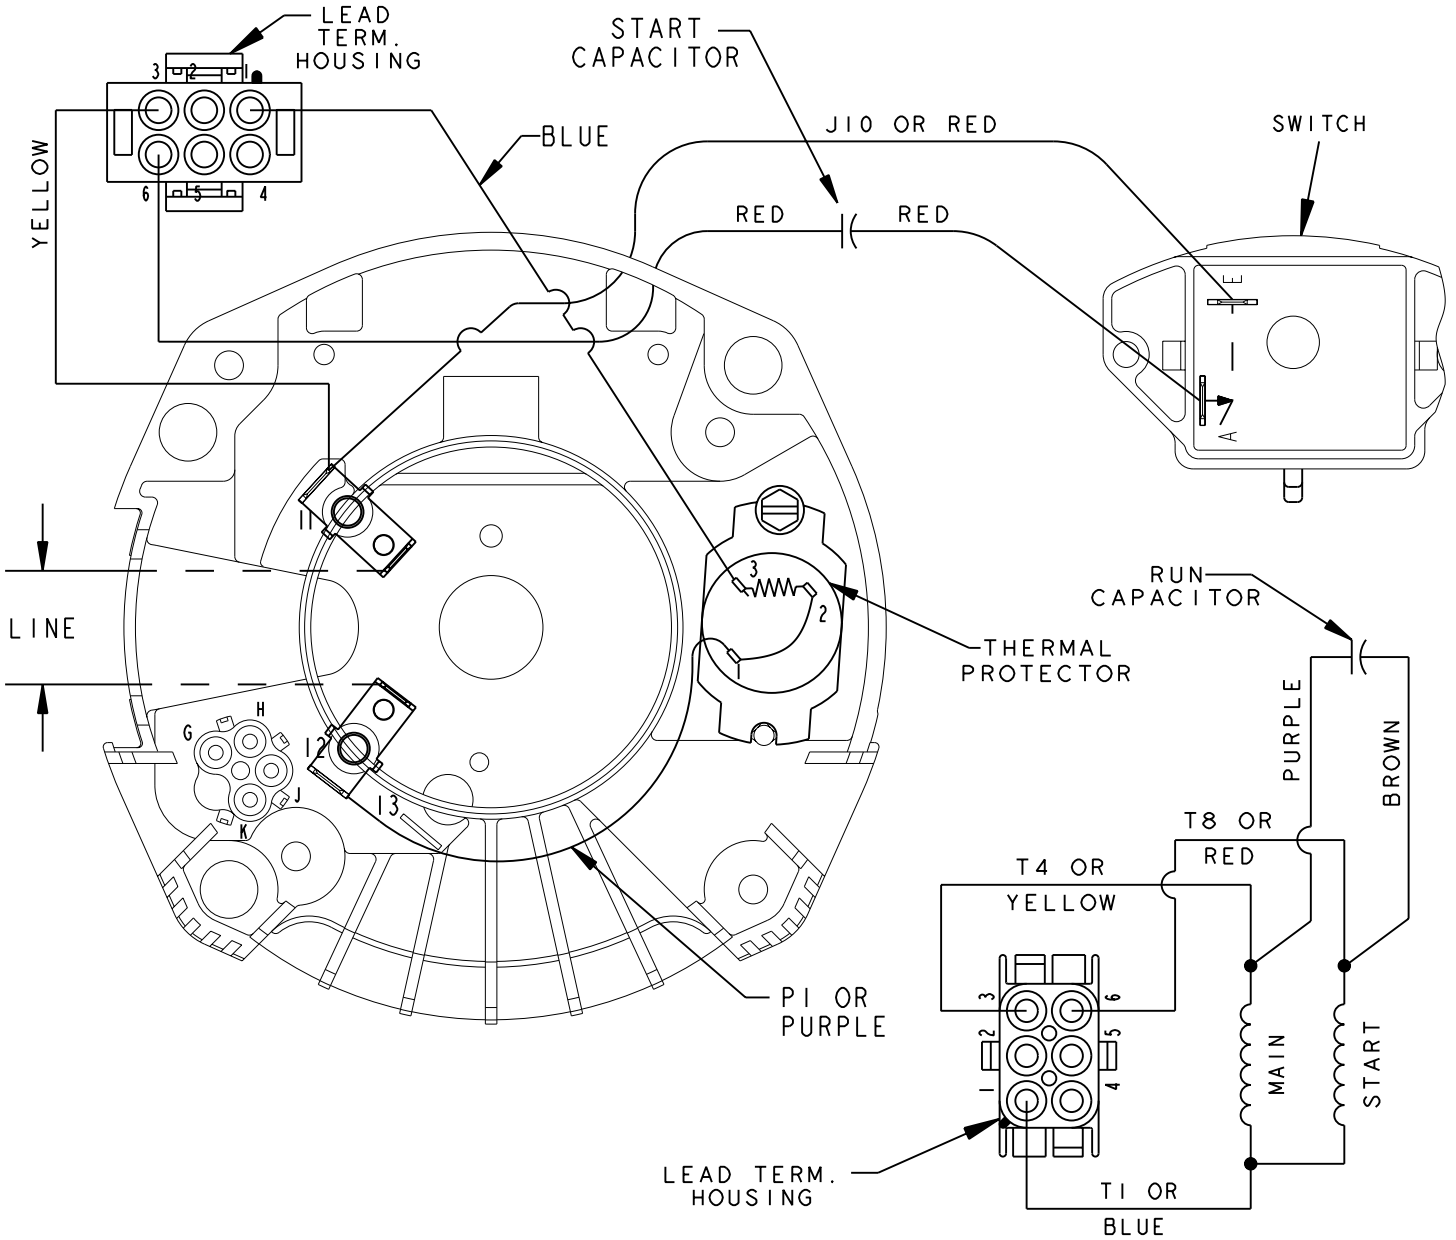

SHEET 1
REV 2
52A106872

THIRD ANGLE PROJECTION

REVISIONS

REV.	DESCRIPTION	DATE	APPROVED
2	REDRAWN IN PRO/E, NO CHANGES	08/03/07	MADHU

SET ROTATION - SINGLE VOLTAGE
TYPE KCR WITH PROTECTOR

CONNECTION LABEL - 52X333028

SIGNATURES	DATE
MODEL	.
DETAIL	M.A.MARKS 06/20/91
CHECKED	.
ENGRG	.
MFG	.
QUALITY	.
ISSUED	M.A.MARKS 06/20/91
SOLID MODEL:	52A106872

REGAL-BELOIT CORPORATION

TITLE **CONNECTION DIAGRAM**

FMF : 2 COMPARTMENT SINGLE VOLT , SET ROTATION

SIZE DRAWING **52A106872** REV **2**

SCALE : 1.000 REF. No: . SHEET 1 of 1

FOR ADDITIONAL INFO REFER TO:
APPLIED PRACTICES
DIMENSIONS ARE IN INCHES ✓
MATERIAL