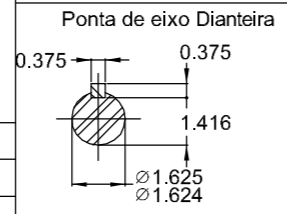

Performance : 208-230/460 V 60 Hz 2P

Rated current : 53.7-48.6/24.3 A
 LRC : 6.3
 Rated torque : 29.3 ft.lb
 Locked rotor torque : 200 %
 Breakdown torque : 280 %
 Rated speed : 3535 rpm

Moment of inertia (J) : 0.8718 sq.ft.lb
 Duty cycle : Cont.(S1)
 Insulation class : F
 Service factor : 1.25
 Temperature rise : 80 K
 Design : B

Rev.	Changes Summary	Performed	Checked	Date
Performed by			Page	Revision
Checked by			2 / 2	
Date	22/04/2019			

Aterramento 5,2-35 mm² /10-2 AWG
Caixa de ligação principal
NPT 1 1/2"

Cabos de ligação numerados com etiqueta
Forma construtiva NEMA F-1
Forma construtiva B3D