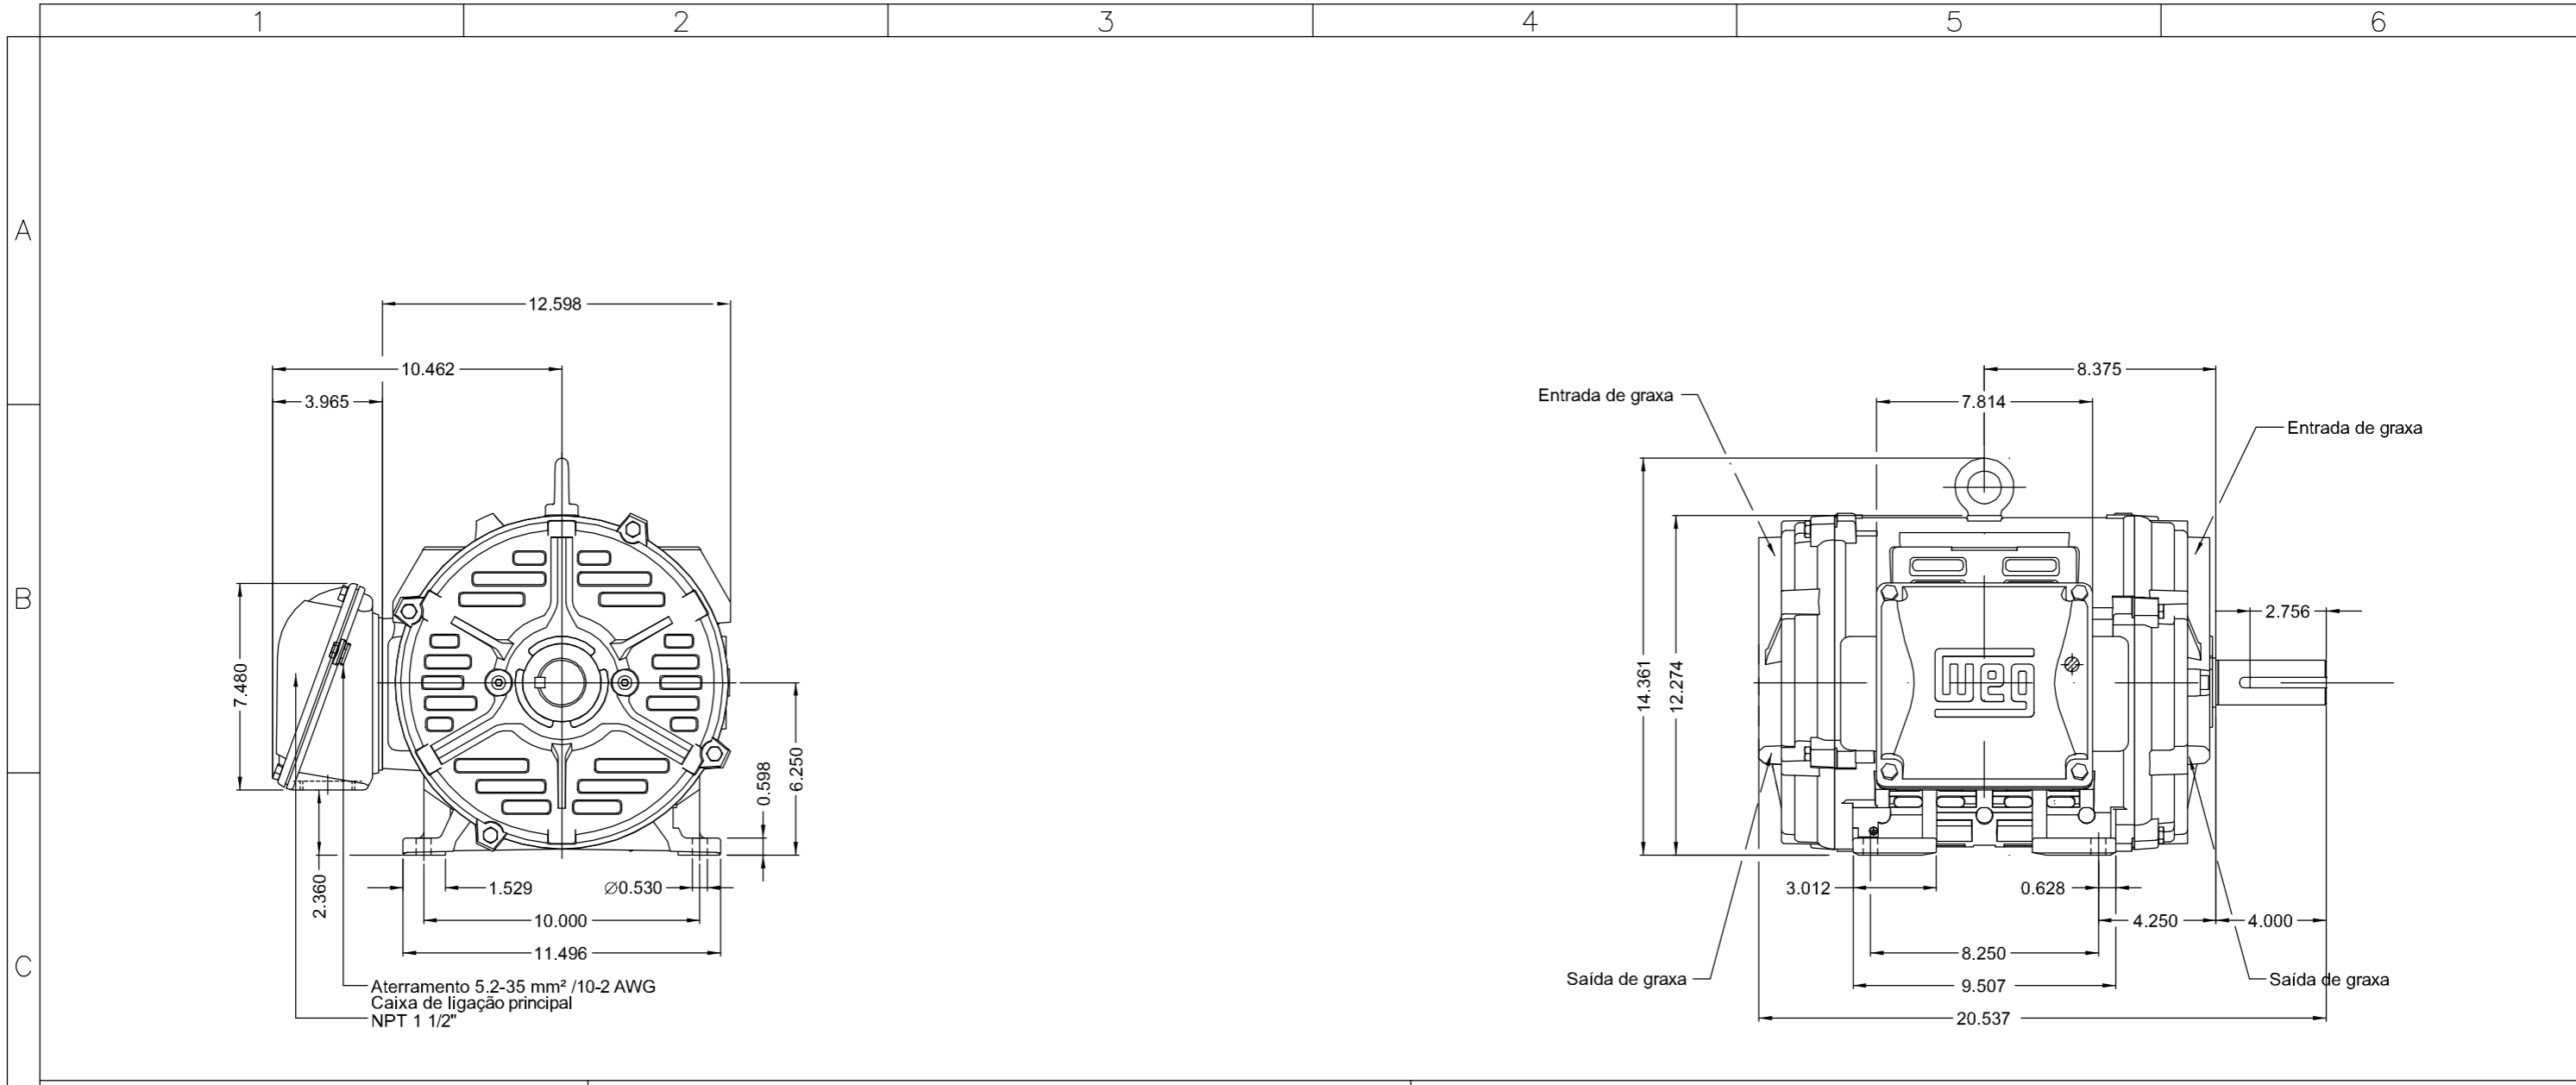

LOAD PERFORMANCE CURVE

Three Phase Induction Motor - Squirrel Cage

Customer : Dealers Industrial Equipment 800-469-3110
 Customer reference : 02036OT3ECD254T-W40

Product line : W40 NEMA Premium Efficiency Three-Phase Product code : 14822613
 Catalog # : 02036OT3ECD254T-W40

Rev.	Changes Summary	Performed	Checked	Date
Performed by			Page	Revision
Checked by			2 / 2	
Date	22/04/2019			

Aterramento 5,2-35 mm² /10-2 AWG
Caixa de ligação principal
NPT 1 1/2"

Cabos de ligação numerados com etiqueta
Forma construtiva NEMA F-1
Forma construtiva B3D