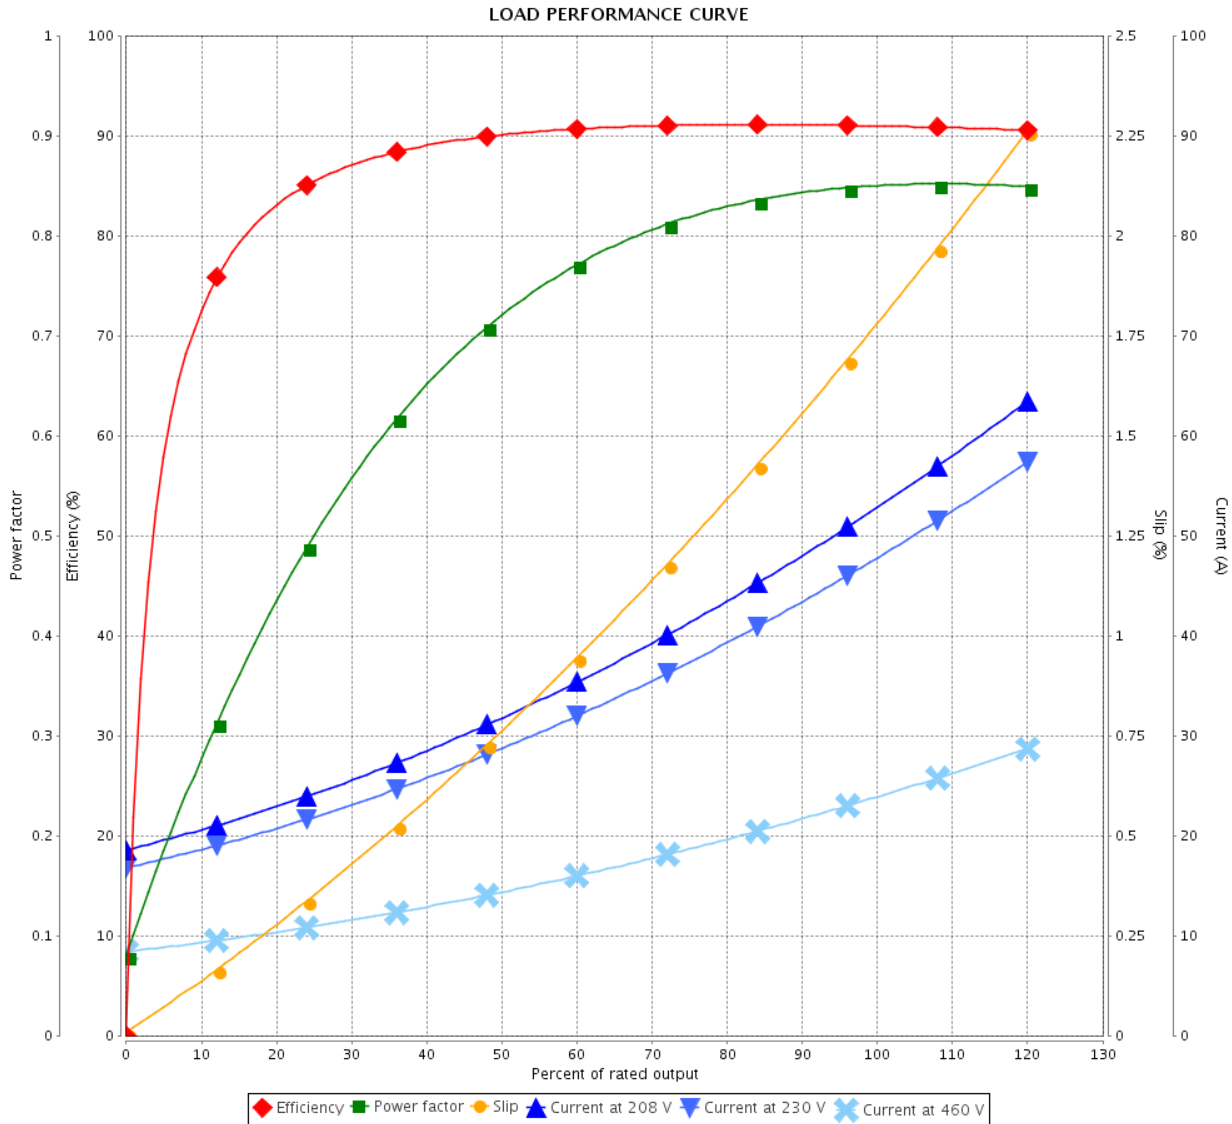

LOAD PERFORMANCE CURVE

Three Phase Induction Motor - Squirrel Cage

Customer : Dealers Industrial Equipment 800-469-3110
 Customer reference : 02036OT3ECD254T-W40

Product line : W40 NEMA Premium Efficiency Three-Phase Product code : 14822613
 Catalog # : 02036OT3ECD254T-W40

Performance : 208-230/460 V 60 Hz 2P

Rated current : 53.7-48.6/24.3 A
 LRC : 6.3
 Rated torque : 29.3 ft.lb
 Locked rotor torque : 200 %
 Breakdown torque : 280 %
 Rated speed : 3535 rpm

Moment of inertia (J) : 0.8718 sq.ft.lb
 Duty cycle : Cont.(S1)
 Insulation class : F
 Service factor : 1.25
 Temperature rise : 80 K
 Design : B

Rev.	Changes Summary	Performed	Checked	Date
Performed by			Page	Revision
Checked by			2 / 2	
Date	22/04/2019			

Aterramento 5,2-35 mm² /10-2 AWG
Caixa de ligação principal
NPT 1 1/2"

Cabos de ligação numerados com etiqueta
Forma construtiva NEMA F-1
Forma construtiva B3D