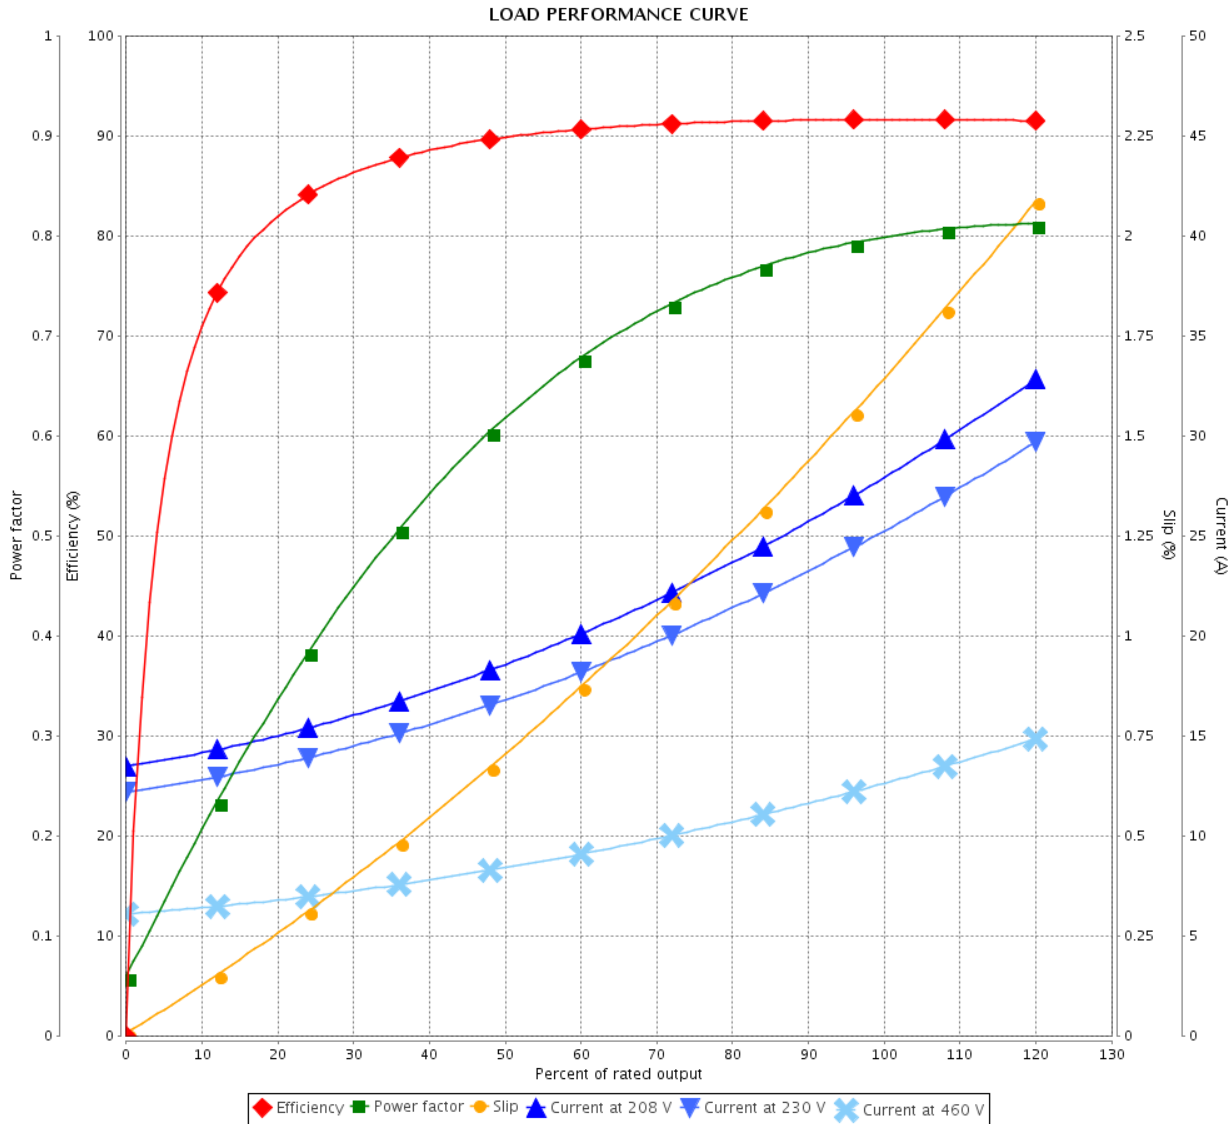

LOAD PERFORMANCE CURVE

Three Phase Induction Motor - Squirrel Cage

Customer : Dealers Industrial Equipment 800-469-3110
 Customer reference : 01012OT3E256JP-W40

Product line : W40 JP Pump NEMA Premium
 Efficiency Three-Phase

Product code : 14484977

Catalog # : 01012OT3E256JP-W40

Performance : 208-230/460 V 60 Hz 6P

Rated current : 28.3-25.6/12.8 A
 LRC : 6.8
 Rated torque : 43.9 ft.lb
 Locked rotor torque : 229 %
 Breakdown torque : 300 %
 Rated speed : 1180 rpm