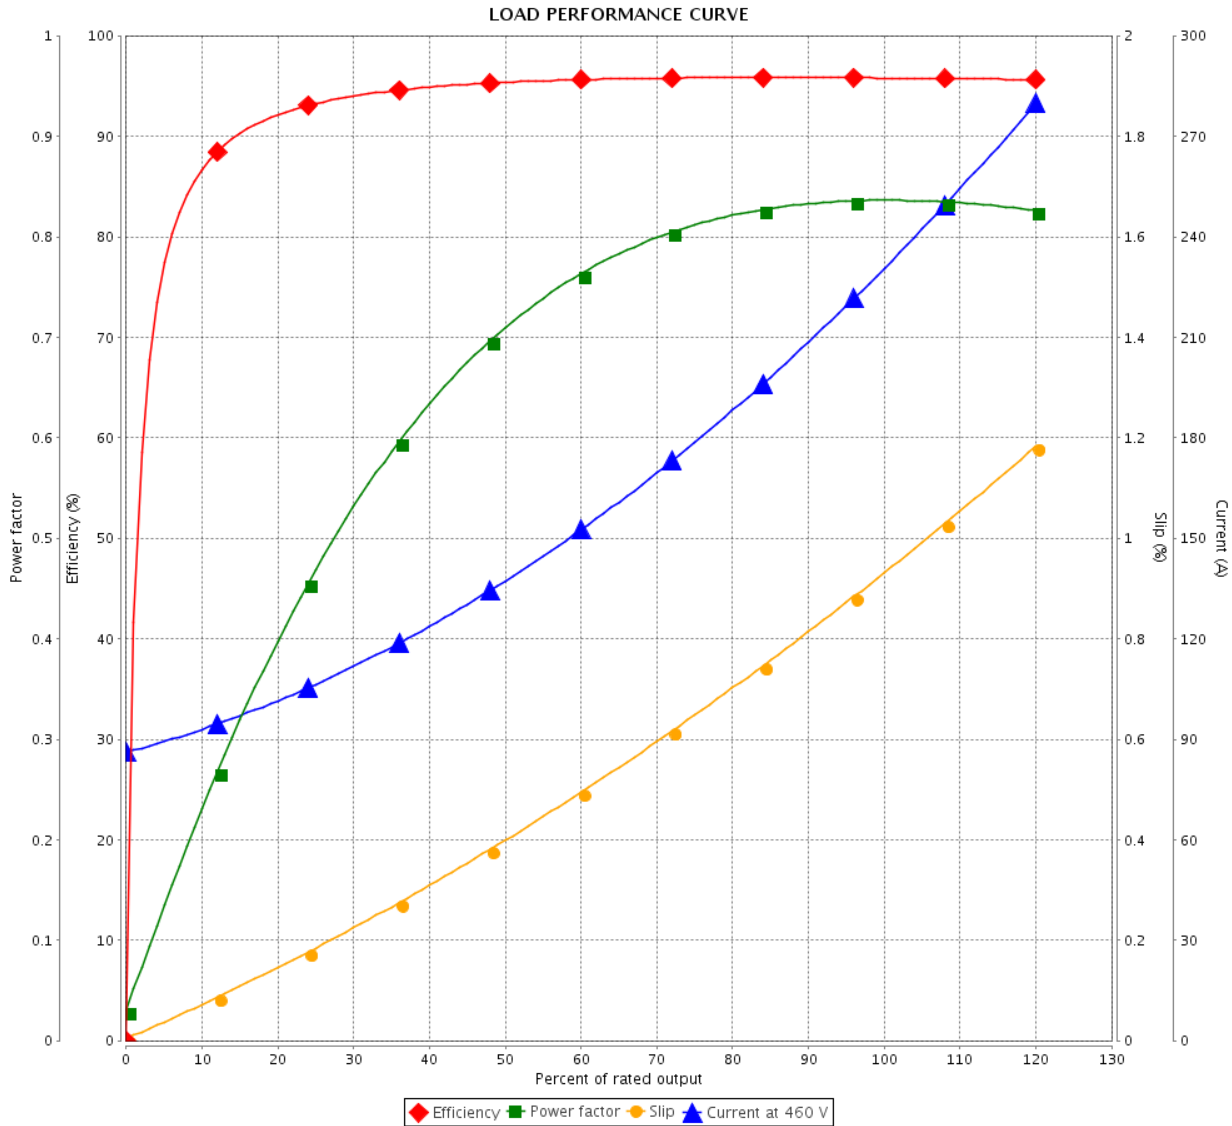

LOAD PERFORMANCE CURVE

Three Phase Induction Motor - Squirrel Cage

Customer : Dealers Industrial Equipment 800-469-3110
 Customer reference : 20018OT3G445TC-W40

Product line : W40 NEMA Premium Efficiency Three-Phase Product code : 14272547
 Catalog # : 20018OT3G445TC-W40

Performance	: 460 V 60 Hz 4P		
Rated current	: 234 A	Moment of inertia (J)	: 46.4 sq.ft.lb
LRC	: 6.6	Duty cycle	: Cont.(S1)
Rated torque	: 581 ft.lb	Insulation class	: F
Locked rotor torque	: 210 %	Service factor	: 1.15
Breakdown torque	: 250 %	Temperature rise	: 80 K
Rated speed	: 1783 rpm	Design	: B