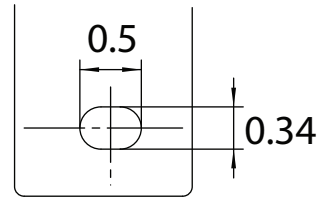

FOOT  
HOLE

MATERIAL: ALUMINUM  
 UNITS: INCH SCALE:  
 DRAWN: 08/10/2015  
 WWW.TECHTOP.COM

MODEL NUMBER:  
 GR3-AL-TF-145T  
 MFG PN:

REV.	BY	DATE
1		
2		
3		
4		
5		
6		
7		

CHANGES