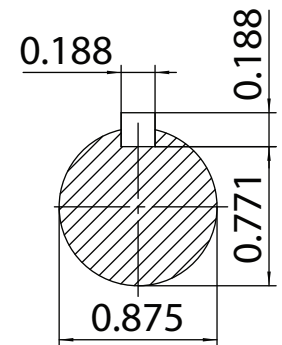

FOOT  
HOLE

MATERIAL: ALUMINUM  
 UNITS: INCH SCALE:  
 DRAWN: 08/10/2015  
 WWW.TECHTOP.COM

MODEL NUMBER:  
 GR3-AL-TF-145T  
 MFG PN:

REV.	BY	DATE
1		
2		
3		
4		
5		
6		
7		

CHANGES