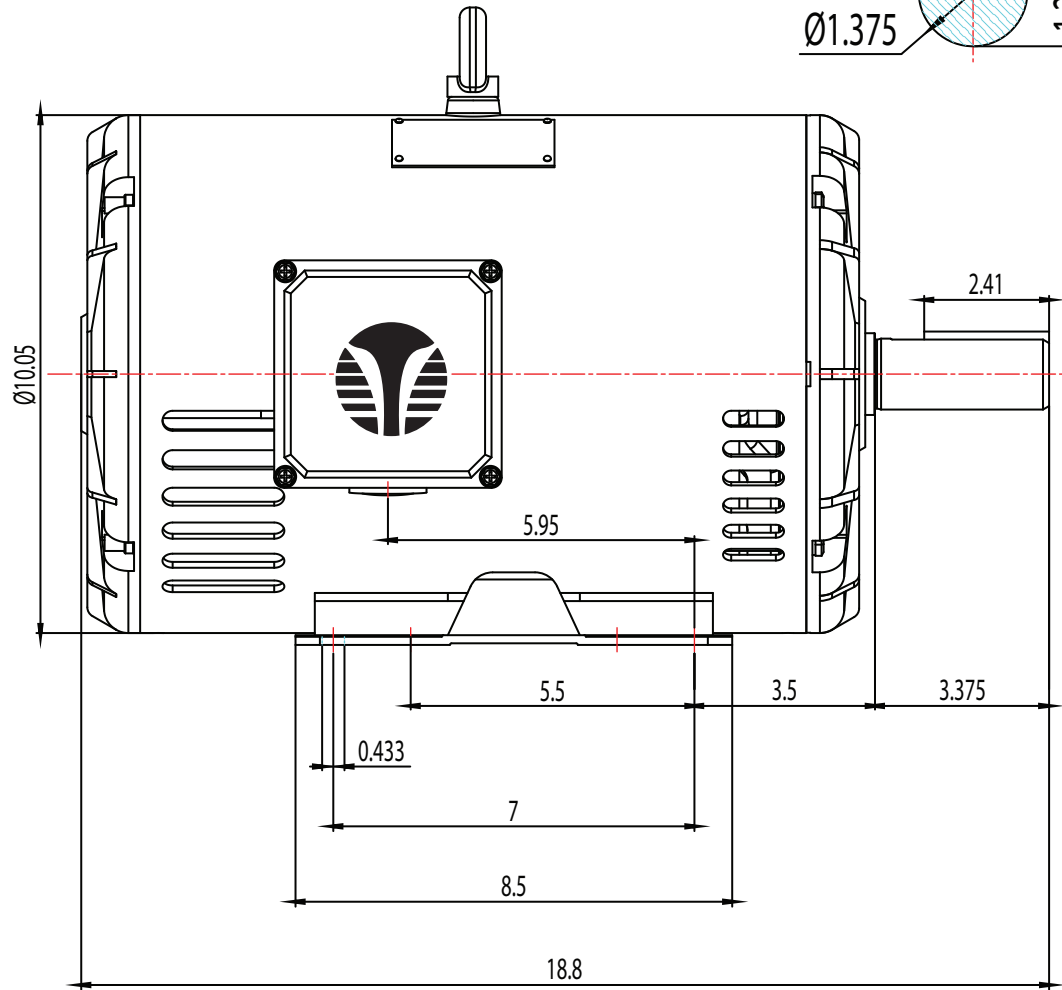

FRAME: 215T

HP:

RPM:

PHASE: 3

VOLT: 115/208-230V

ENCL: OPEN DRIP

FREQ: 60 Hz

FLA:

LRA:

0.312 x 0.312

MATERIAL: ALUMINUM
 UNITS: INCH BY: SSEE
 DRAWN: 6/13/2018
 WWW.TECHTOP.COM

MODEL NUMBER:
 GR3-RS-OP-215T-4-B-D-10
 MFG PN:

REV.	BY	DATE
1		
2		
3		
4		
5		
6		
7		

CHANGES