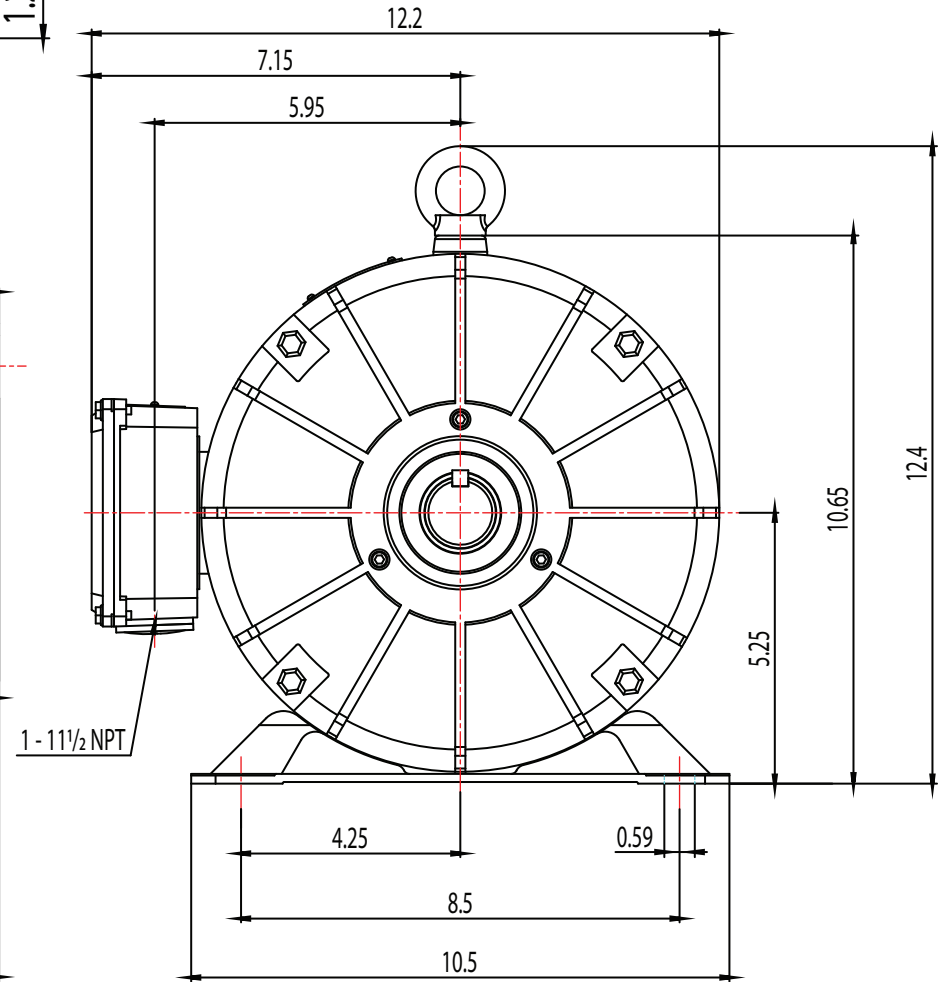

FRAME: 215T

HP:

RPM:

PHASE: 3

VOLT: 115/208-230V

ENCL: OPEN DRIP

FREQ: 60 Hz

FLA:

LRA:

0.312 x 0.312

MATERIAL: ALUMINUM
 UNITS: INCH BY: SSEE
 DRAWN: 6/13/2018
 WWW.TECHTOP.COM

MODEL NUMBER:
 GR3-RS-OP-215T-4-B-D-10
 MFG PN:

REV.	BY	DATE
1		
2		
3		
4		
5		
6		
7		

CHANGES