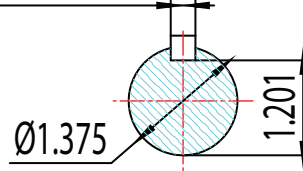

LRA:

0.312 x 0.312

MATERIAL: ALUMINUM
 UNITS: INCH BY: SSEE
 DRAWN: 6/13/2018
 WWW.TECHTOP.COM

MODEL NUMBER:
 GR3-RS-OP-215T-4-B-D-10
 MFG PN:

REV.	BY	DATE
1		
2		
3		
4		
5		
6		
7		

CHANGES