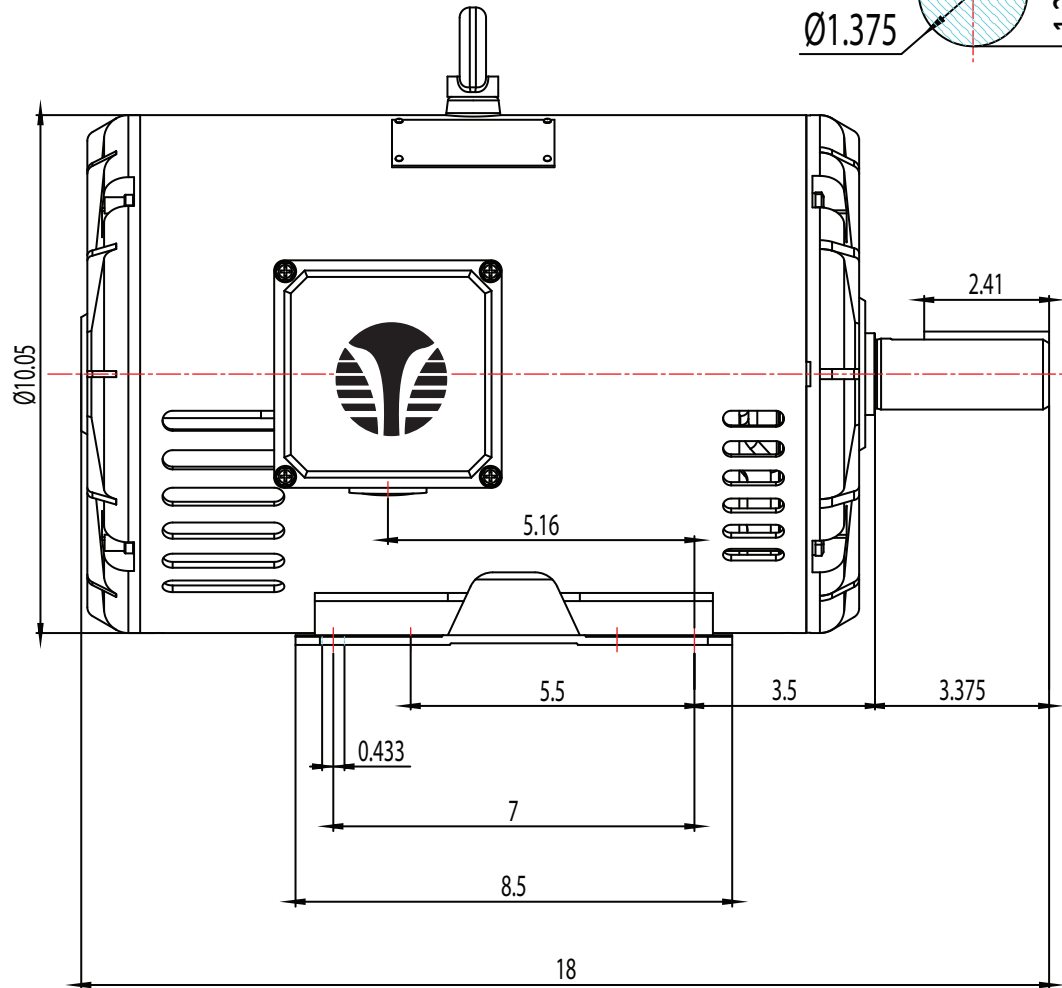

FRAME: 213T

HP:

RPM:

PHASE: 3

VOLT: 115/208-230V

ENCL: OPEN DRIP

FREQ: 60 Hz

FLA:

LRA:

0.312 x 0.312

MODEL NUMBER:
GR3-RS-OP-213T-4-B-D-7.5
MFG PN:

REV.	BY	DATE
1		
2		
3		
4		
5		
6		
7		

CHANGES

MATERIAL: ALUMINUM
UNITS: INCH BY: SSEE
DRAWN: 6/13/2018
WWW.TECHTOP.COM