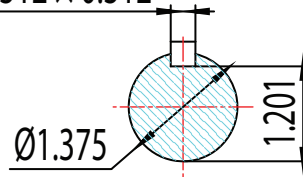

LRA:

0.312 x 0.312

MODEL NUMBER:
GR3-RS-OP-213T-4-B-D-7.5
MFG PN:

REV.	BY	DATE
1		
2		
3		
4		
5		
6		
7		

CHANGES

MATERIAL: ALUMINUM
UNITS: INCH BY: SSEE
DRAWN: 6/13/2018
WWW.TECHTOP.COM