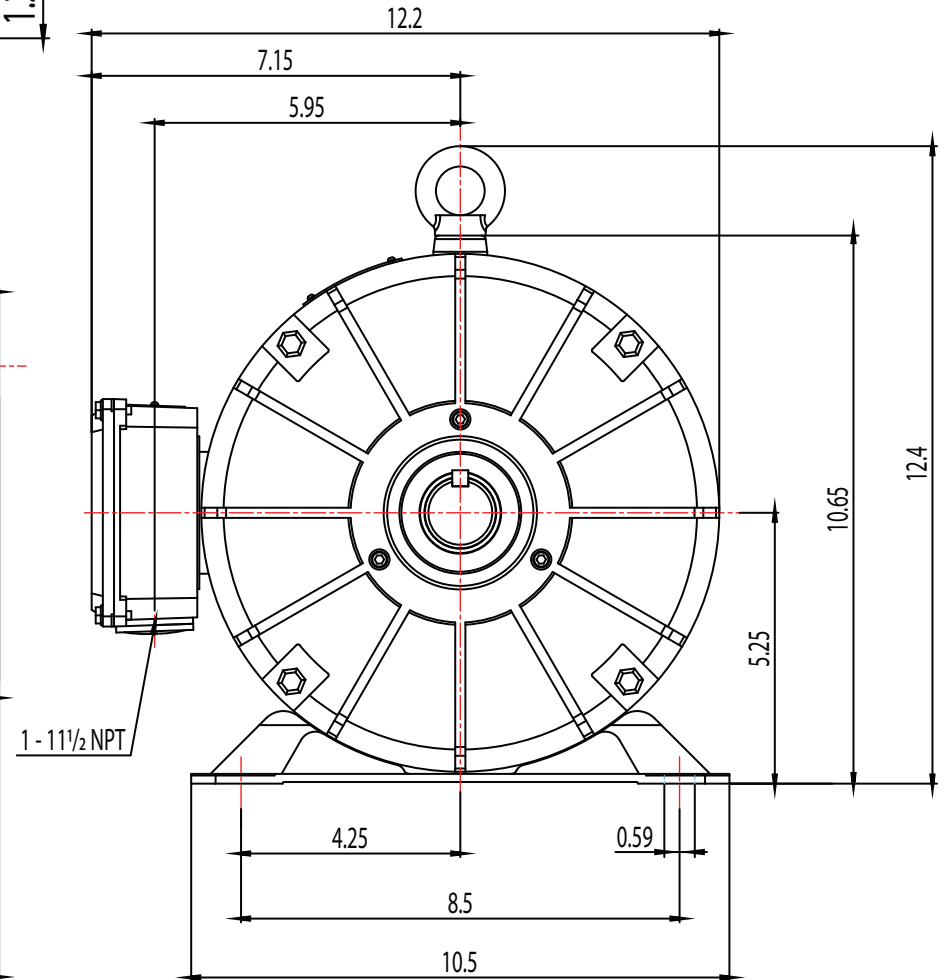

FRAME: 213T

HP:

RPM:

PHASE: 3

VOLT: 115/208-230V

ENCL: OPEN DRIP

FREQ: 60 Hz

FLA:

LRA:

0.312 x 0.312

MODEL NUMBER:
GR3-RS-OP-213T-4-B-D-7.5
MFG PN:

REV.	BY	DATE
1		
2		
3		
4		
5		
6		
7		

CHANGES

MATERIAL: ALUMINUM
UNITS: INCH BY: SSEE
DRAWN: 6/13/2018
WWW.TECHTOP.COM