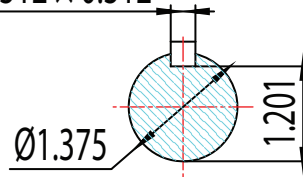

LRA:

0.312 x 0.312

MATERIAL: ALUMINUM
 UNITS: INCH BY: SSEE
 DRAWN: 6/13/2018
 WWW.TECHTOP.COM

MODEL NUMBER:
 GR3-RS-OP-213T-2-B-D-10
 MFG PN:

REV.	BY	DATE
1		
2		
3		
4		
5		
6		
7		

CHANGES