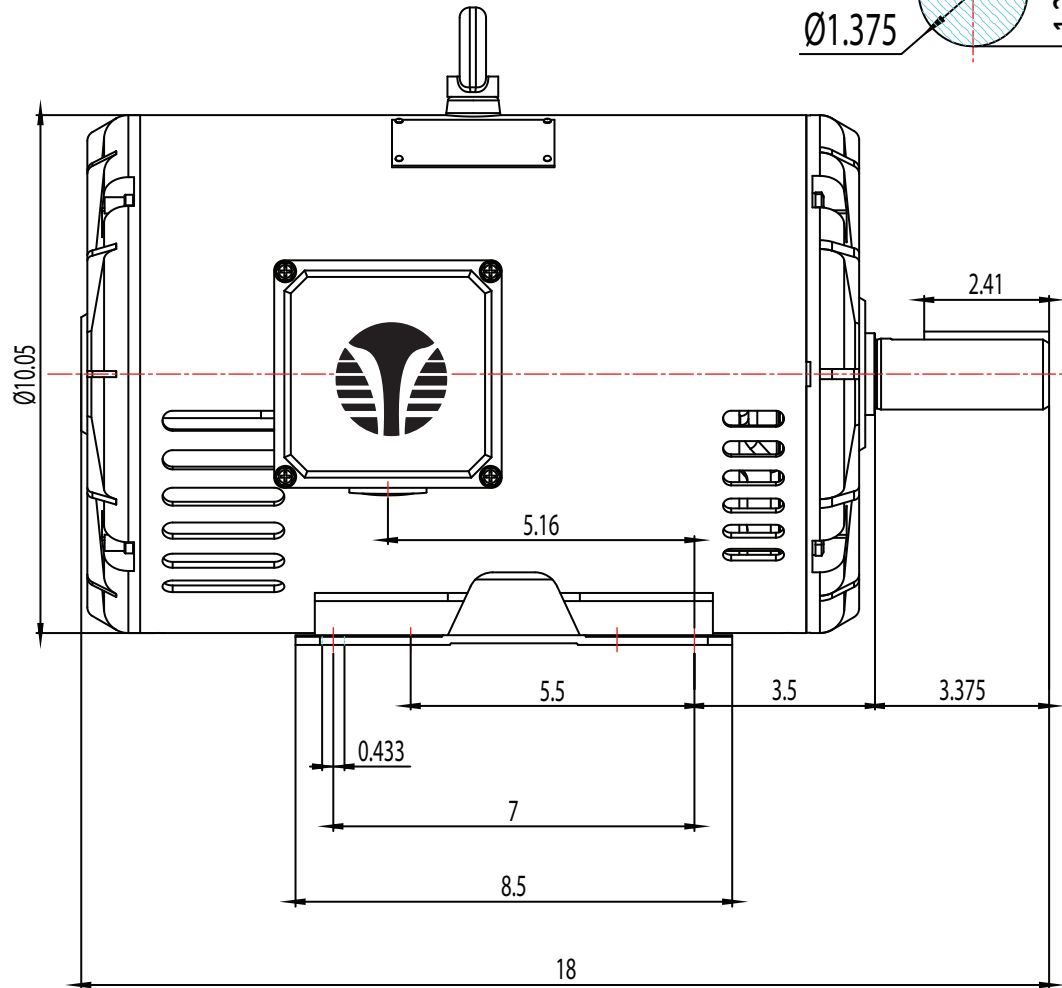

FRAME: 213T

HP:

RPM:

PHASE: 3

VOLT: 115/208-230V

ENCL: OPEN DRIP

FREQ: 60 Hz

FLA:

LRA:

0.312 x 0.312

MATERIAL: ALUMINUM
 UNITS: INCH BY: SSEE
 DRAWN: 6/13/2018
 WWW.TECHTOP.COM

MODEL NUMBER:
 GR3-RS-OP-213T-2-B-D-10
 MFG PN:

REV.	BY	DATE
1		
2		
3		
4		
5		
6		
7		

CHANGES