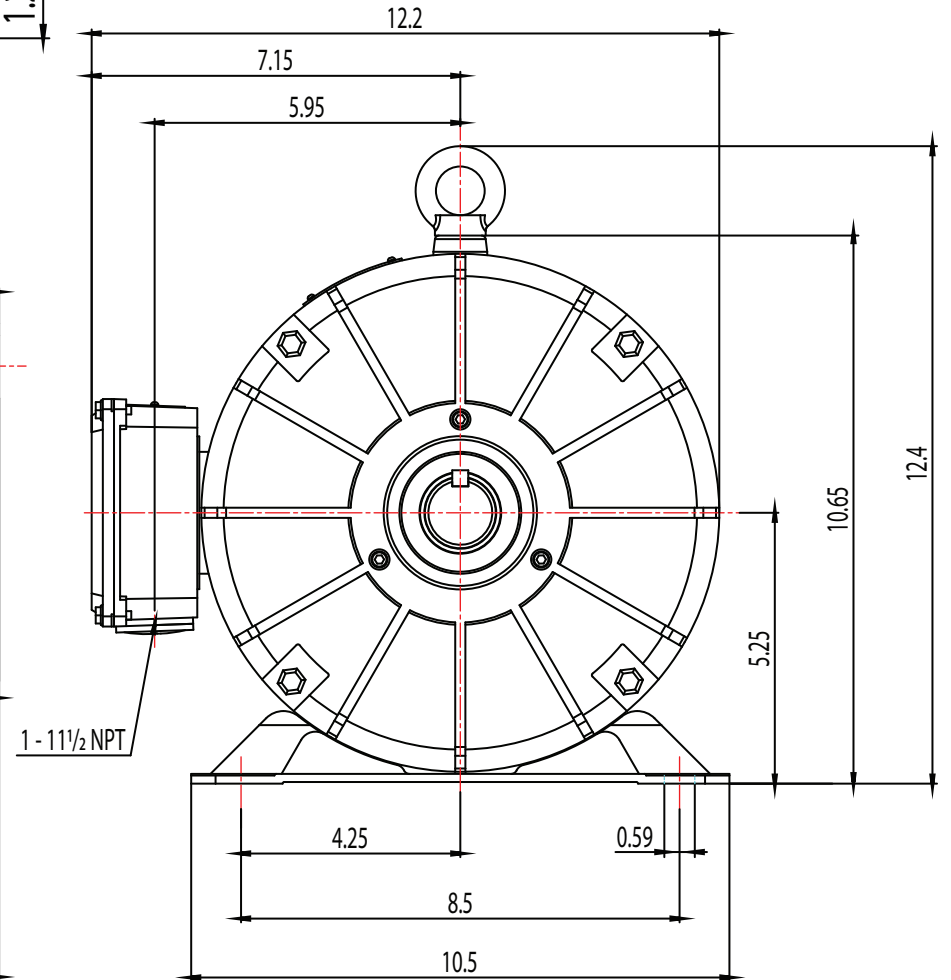

FRAME: 213T

HP:

RPM:

PHASE: 3

VOLT: 115/208-230V

ENCL: OPEN DRIP

FREQ: 60 Hz

FLA:

LRA:

0.312 x 0.312

MATERIAL: ALUMINUM
 UNITS: INCH BY: SSEE
 DRAWN: 6/13/2018
 WWW.TECHTOP.COM

MODEL NUMBER:
 GR3-RS-OP-213T-2-B-D-10
 MFG PN:

REV.	BY	DATE
1		
2		
3		
4		
5		
6		
7		

CHANGES