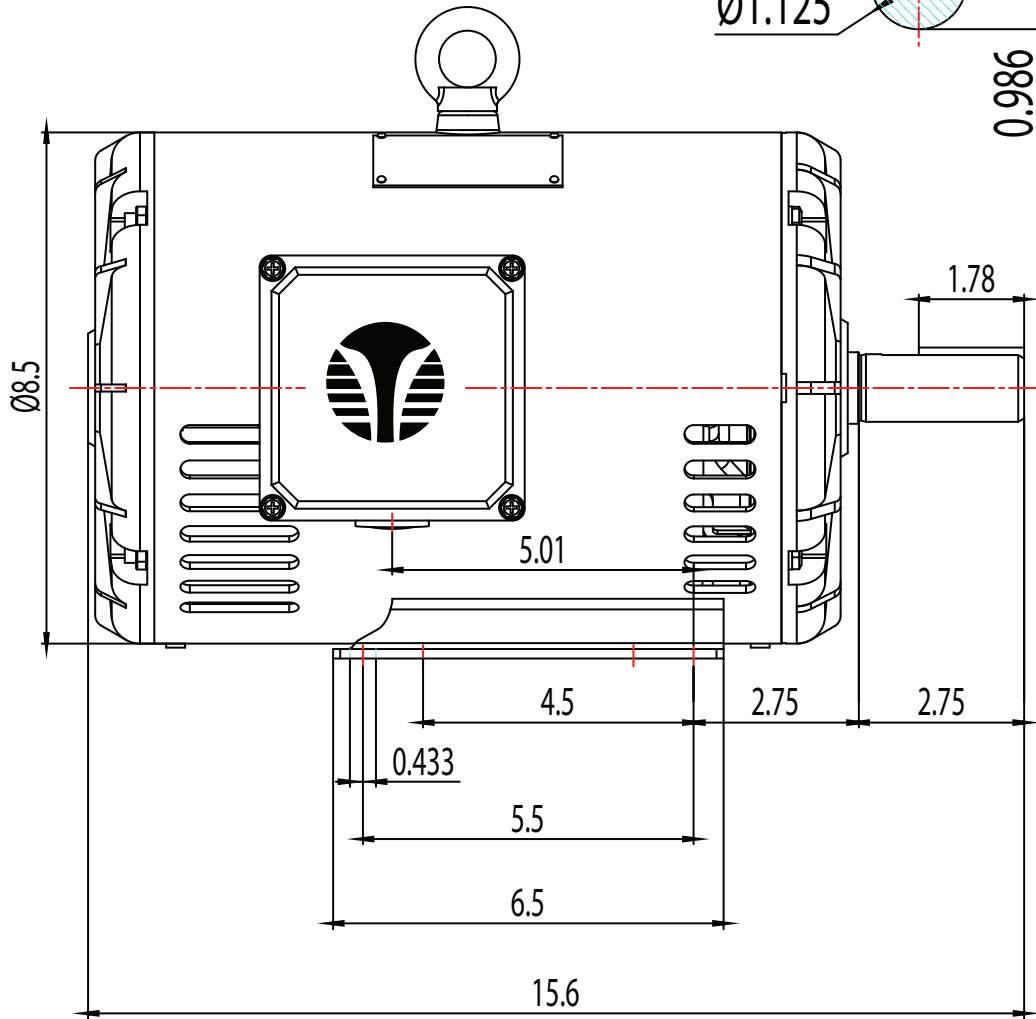

FRAME: 184T

HP:

RPM:

PHASE: 3

VOLT: 115/208-230V

ENCL: OPEN DRIP

FREQ: 60 Hz

FLA:

LRA:

0.25 x 0.25

Ø1.125

0.986

3/4 - 14NPT

MODEL NUMBER:

GR3-RS-OP-184T-4-B-D-5

MFG PN:

REV. BY DATE

1		
2		
3		
4		
5		
6		
7		

CHANGES

MATERIAL: ALUMINUM

UNITS: INCH BY: SSEE

DRAWN: 6/13/2018

WWW.TECHTOP.COM