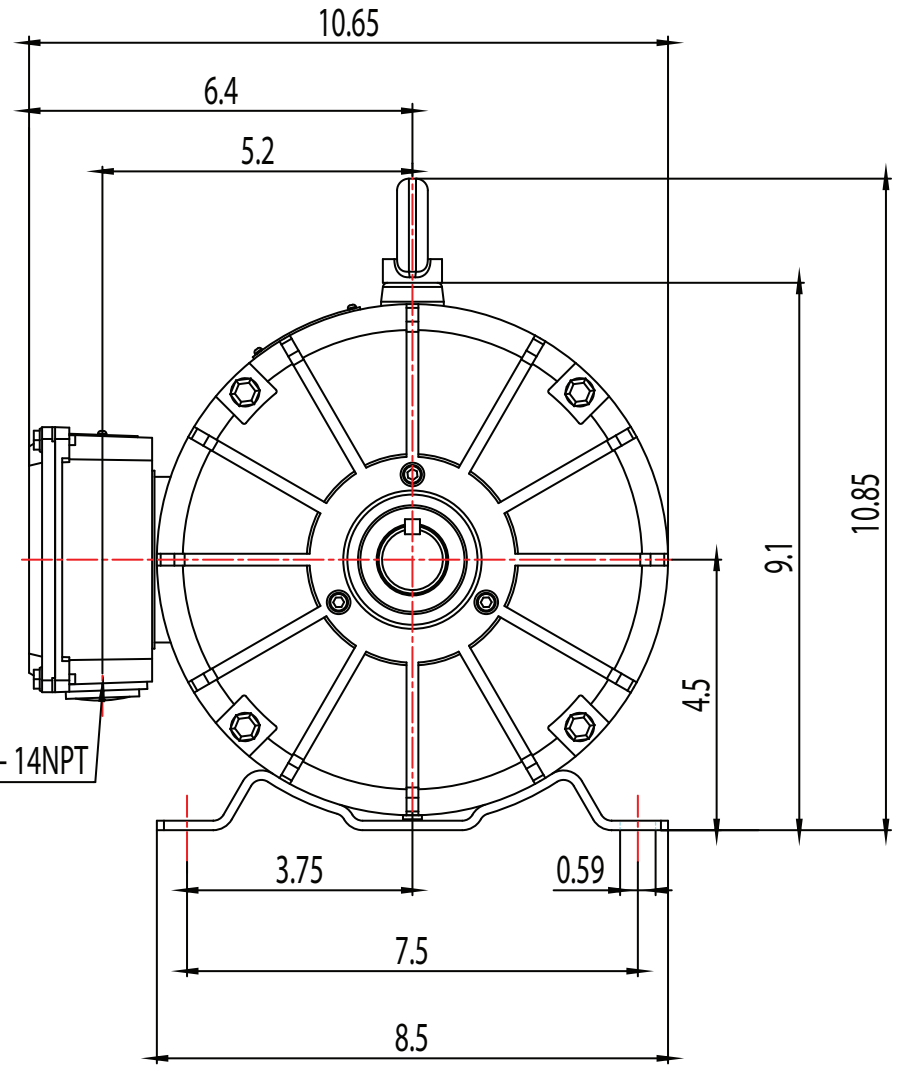

FRAME: 184T

HP:

RPM:

PHASE: 3

VOLT: 115/208-230V

ENCL: OPEN DRIP

FREQ: 60 Hz

FLA:

LRA:

0.25 x 0.25

Ø1.125

0.986

3/4 - 14NPT

MODEL NUMBER:

GR3-RS-OP-184T-4-B-D-5

MFG PN:

REV. BY DATE

1		
2		
3		
4		
5		
6		
7		

CHANGES

MATERIAL: ALUMINUM

UNITS: INCH BY: SSEE

DRAWN: 6/13/2018

WWW.TECHTOP.COM