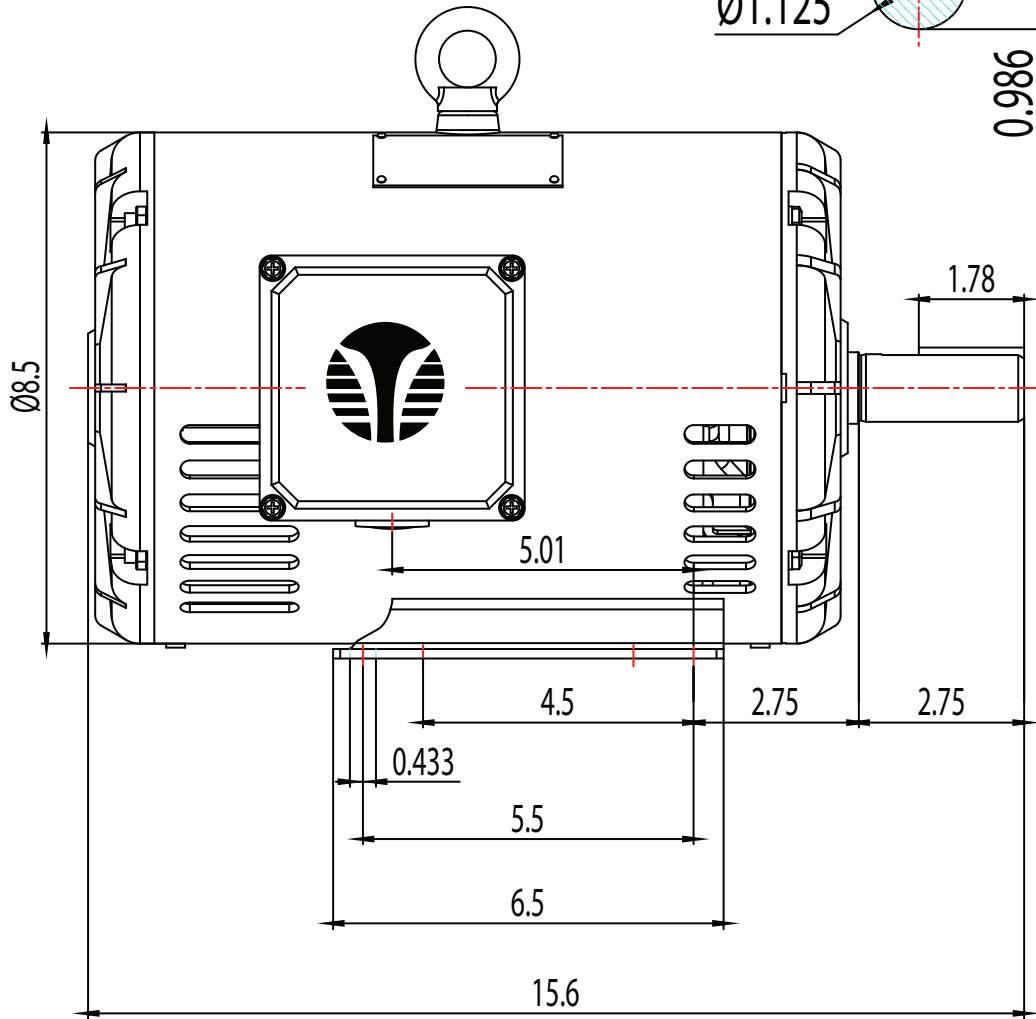

FRAME: 184T

HP:

RPM:

PHASE: 3

VOLT: 115/208-230V

ENCL: OPEN DRIP

FREQ: 60 Hz

FLA:

LRA:

0.25 x 0.25

Ø1.125

0.986

3/4 - 14NPT

MODEL NUMBER:

GR3-RS-OP-184T-2-B-D-7.5

MFG PN:

REV. BY DATE

1		
2		
3		
4		
5		
6		
7		

CHANGES

MATERIAL: ALUMINUM

UNITS: INCH BY: SSEE

DRAWN: 6/13/2018

WWW.TECHTOP.COM