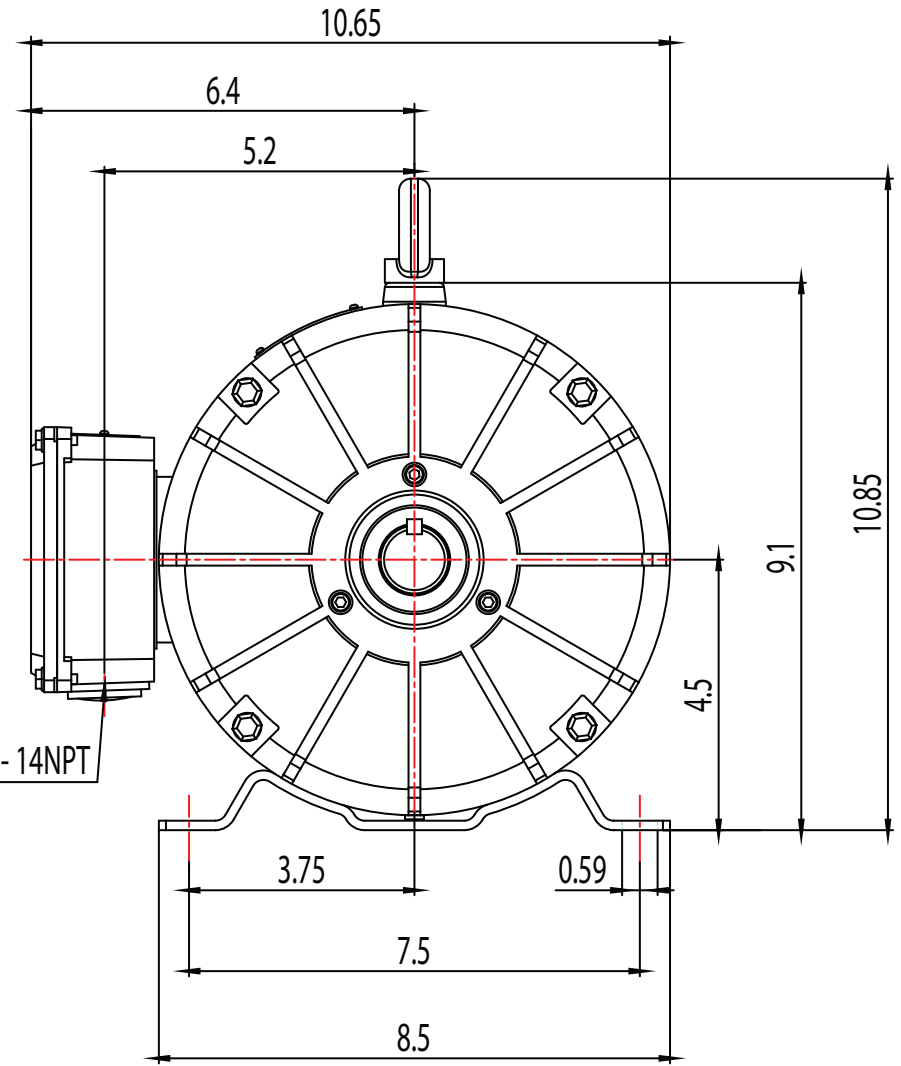

FRAME: 184T

HP:

RPM:

PHASE: 3

VOLT: 115/208-230V

ENCL: OPEN DRIP

FREQ: 60 Hz

FLA:

LRA:

0.25 x 0.25

Ø1.125

0.986

3/4 - 14NPT

MODEL NUMBER:

GR3-RS-OP-184T-2-B-D-7.5

MFG PN:

REV. BY DATE

1		
2		
3		
4		
5		
6		
7		

CHANGES

MATERIAL: ALUMINUM

UNITS: INCH BY: SSEE

DRAWN: 6/13/2018

WWW.TECHTOP.COM