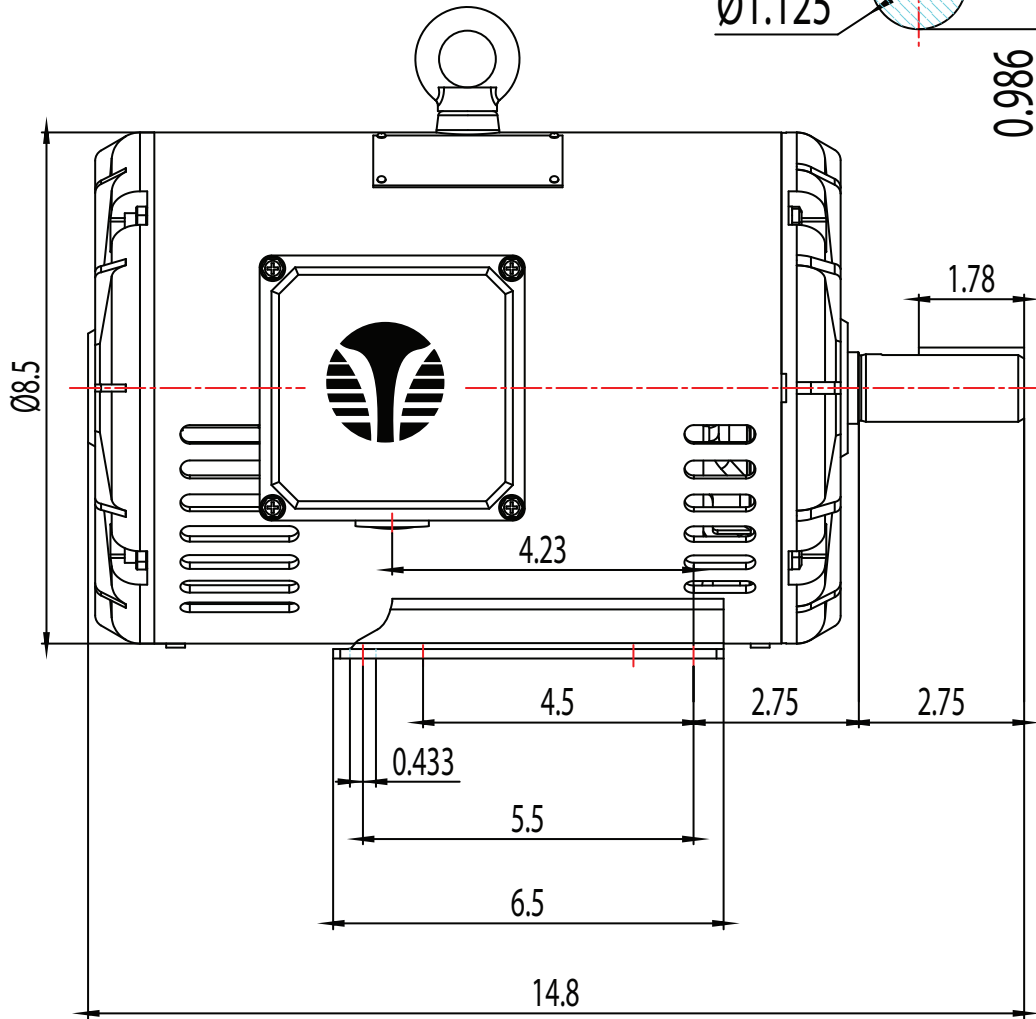

FRAME: 182T

HP:

RPM:

PHASE: 3

VOLT: 115/208-230V

ENCL: OPEN DRIP

FREQ: 60 Hz

FLA:

LRA:

0.25 x 0.25

Ø1.125

0.986

MODEL NUMBER:

GR3-RS-OP-182T-4-B-D-3

MFG PN:

REV.

6

7

MATERIAL: ALUMINUM

UNITS: INCH BY: SSEE

DRAWN: 6/13/2018

WWW.TECHTOP.COM