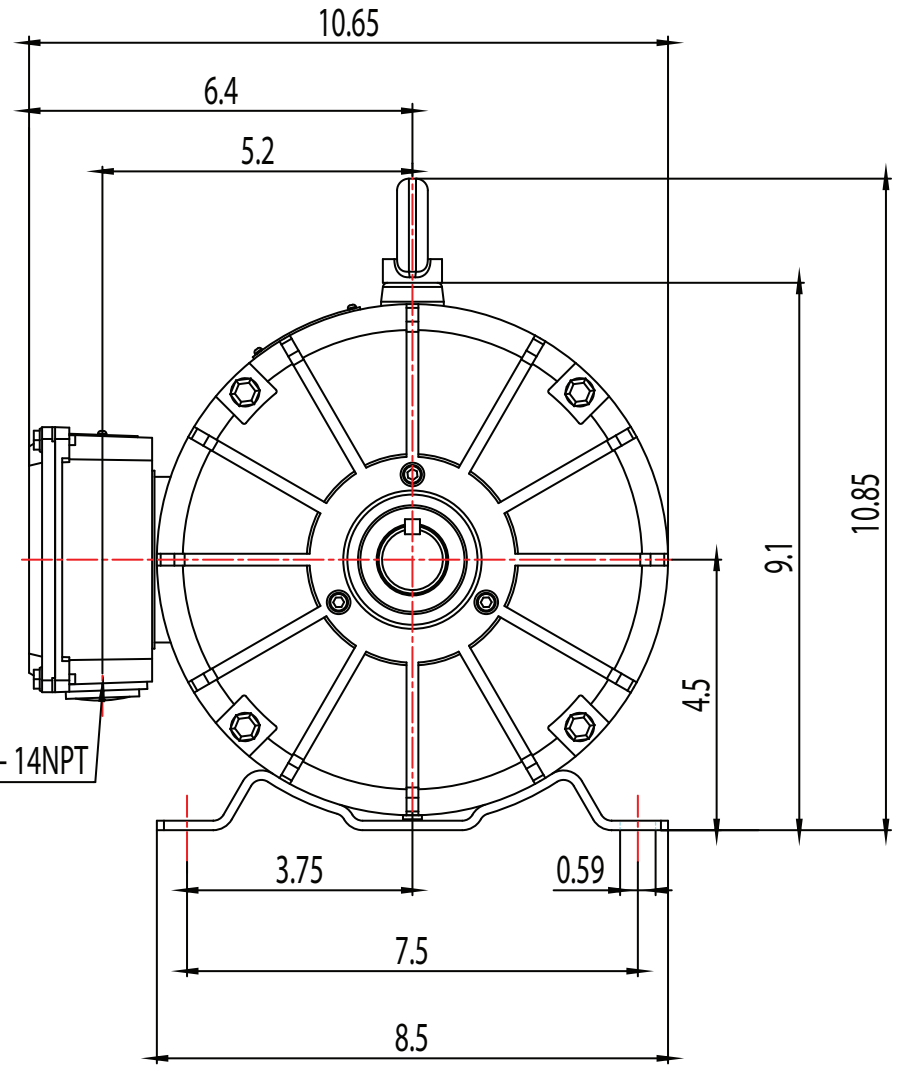

FRAME: 182T

HP:

RPM:

PHASE: 3

VOLT: 115/208-230V

ENCL: OPEN DRIP

FREQ: 60 Hz

FLA:

LRA:

0.25 x 0.25

Ø1.125

0.986

MODEL NUMBER:

GR3-RS-OP-182T-4-B-D-3

MFG PN:

REV.

6

7

MATERIAL: ALUMINUM

UNITS: INCH BY: SSEE

DRAWN: 6/13/2018

WWW.TECHTOP.COM