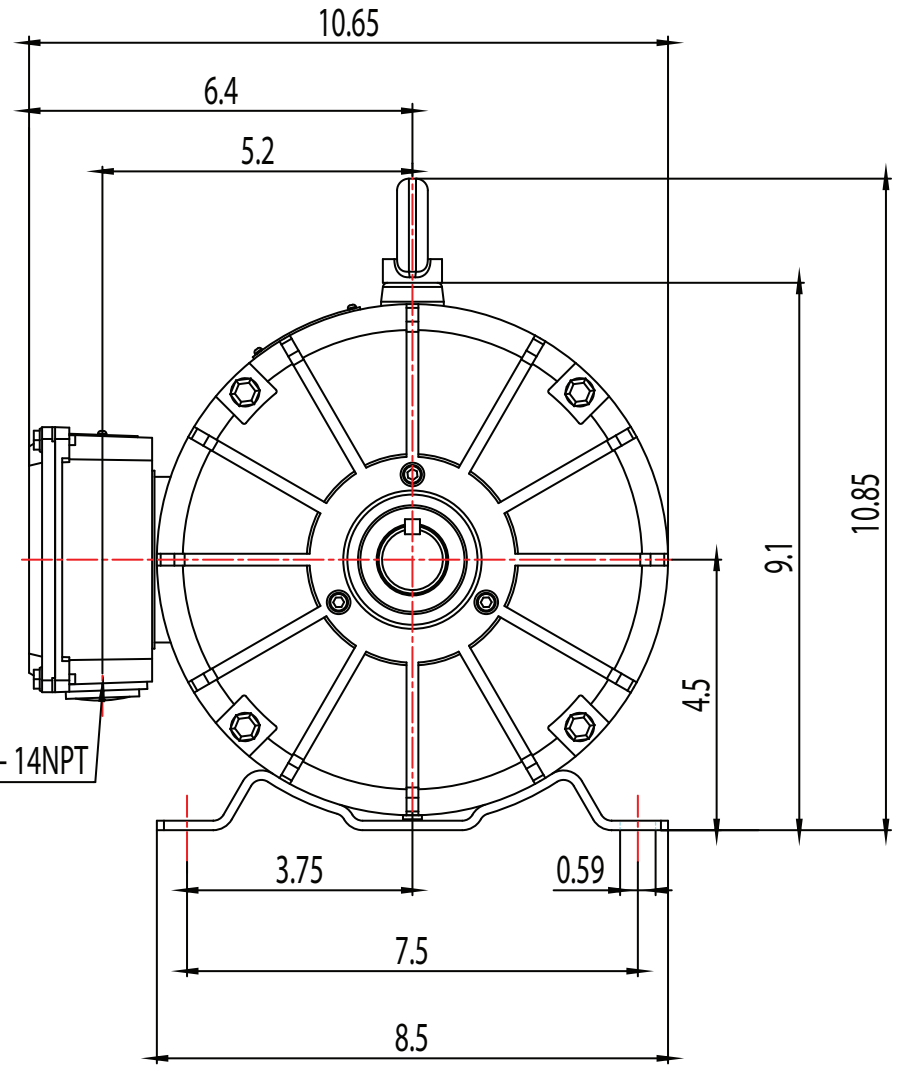

FRAME: 182T

HP:

RPM:

PHASE: 3

VOLT: 115/208-230V

ENCL: OPEN DRIP

FREQ: 60 Hz

FLA:

LRA:

0.25 x 0.25

Ø1.125

0.986

MODEL NUMBER:

GR3-RS-OP-182T-2-B-D-5

MFG PN:

REV.

6

7

MATERIAL: ALUMINUM

UNITS: INCH BY: SSEE

DRAWN: 6/13/2018

WWW.TECHTOP.COM