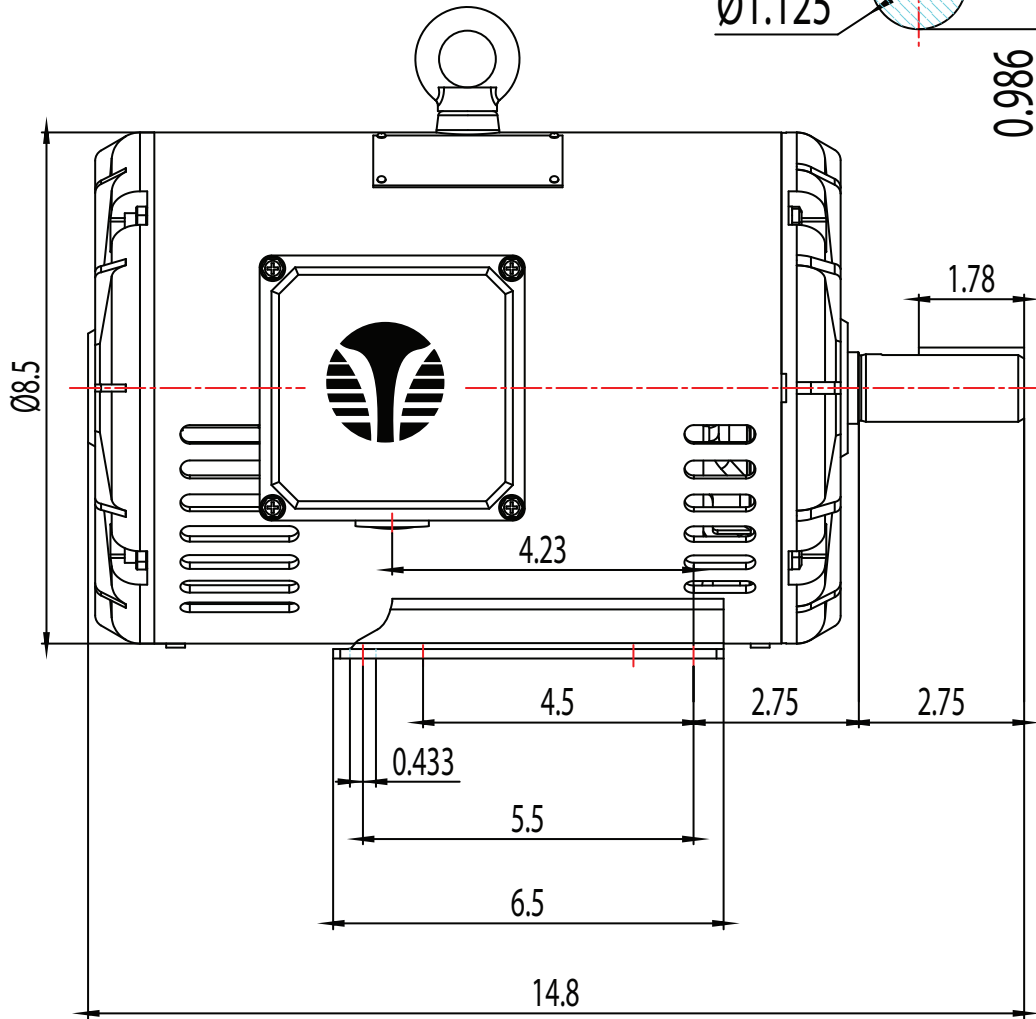

FRAME: 182T

HP:

RPM:

PHASE: 3

VOLT: 115/208-230V

ENCL: OPEN DRIP

FREQ: 60 Hz

FLA:

LRA:

0.25 x 0.25

Ø1.125

0.986

MODEL NUMBER:

GR3-RS-OP-182T-2-B-D-5

MFG PN:

REV.

6

7

MATERIAL: ALUMINUM

UNITS: INCH BY: SSEE

DRAWN: 6/13/2018

WWW.TECHTOP.COM