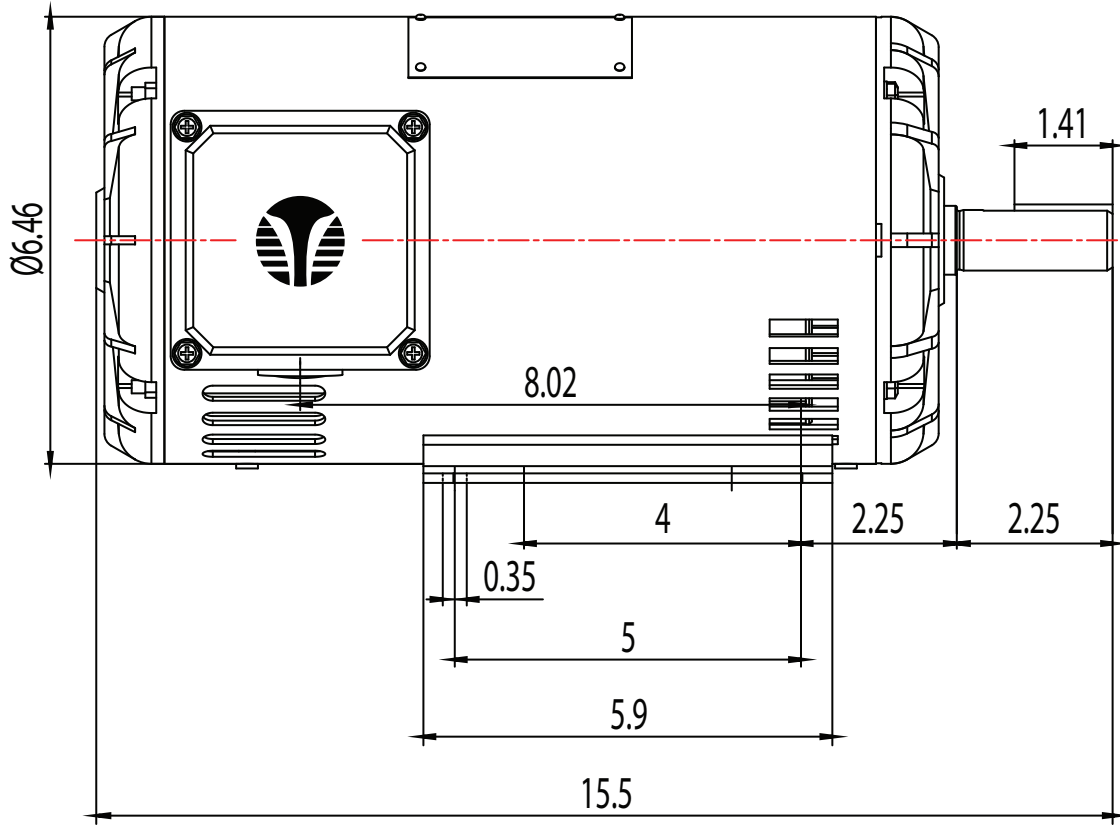

FRAME: 145T HP: RPM: PHASE: 3 VOLT: 115/208-230V ENCL: OPEN DRIP FREQ: 60 Hz FLA: LRA:

MATERIAL: ALUMINUM
 UNITS: INCH BY: SSEE
 DRAWN: 6/13/2018
 WWW.TECHTOP.COM

MODEL NUMBER:
 GR3-RS-OP-145T-4-B-D-2
 MFG PN: