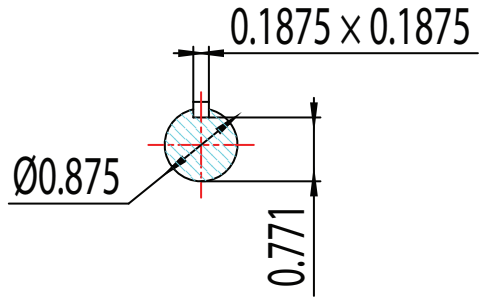

FRAME: 145T HP: RPM: PHASE: 3 VOLT: 115/208-230V ENCL: OPEN DRIP FREQ: 60 Hz FLA: LRA:

MATERIAL: ALUMINUM
 UNITS: INCH BY: SSEE
 DRAWN: 6/13/2018
 WWW.TECHTOP.COM

MODEL NUMBER:
 GR3-RS-OP-145T-4-B-D-2
 MFG PN: