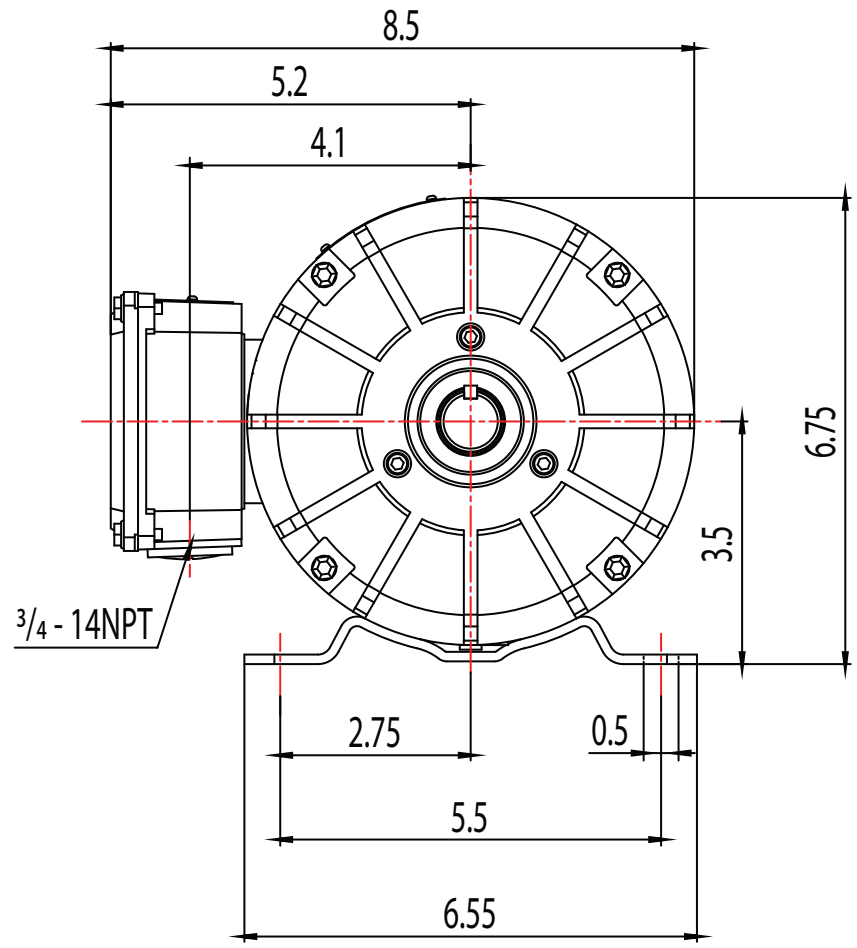

FRAME: 145T HP: RPM: PHASE: 3 VOLT: 115/208-230V ENCL: OPEN DRIP FREQ: 60 Hz FLA: LRA:

MATERIAL: ALUMINUM
 UNITS: INCH BY: SSEE
 DRAWN: 6/13/2018
 WWW.TECHTOP.COM

MODEL NUMBER:
 GR3-RS-OP-145T-4-B-D-2
 MFG PN: