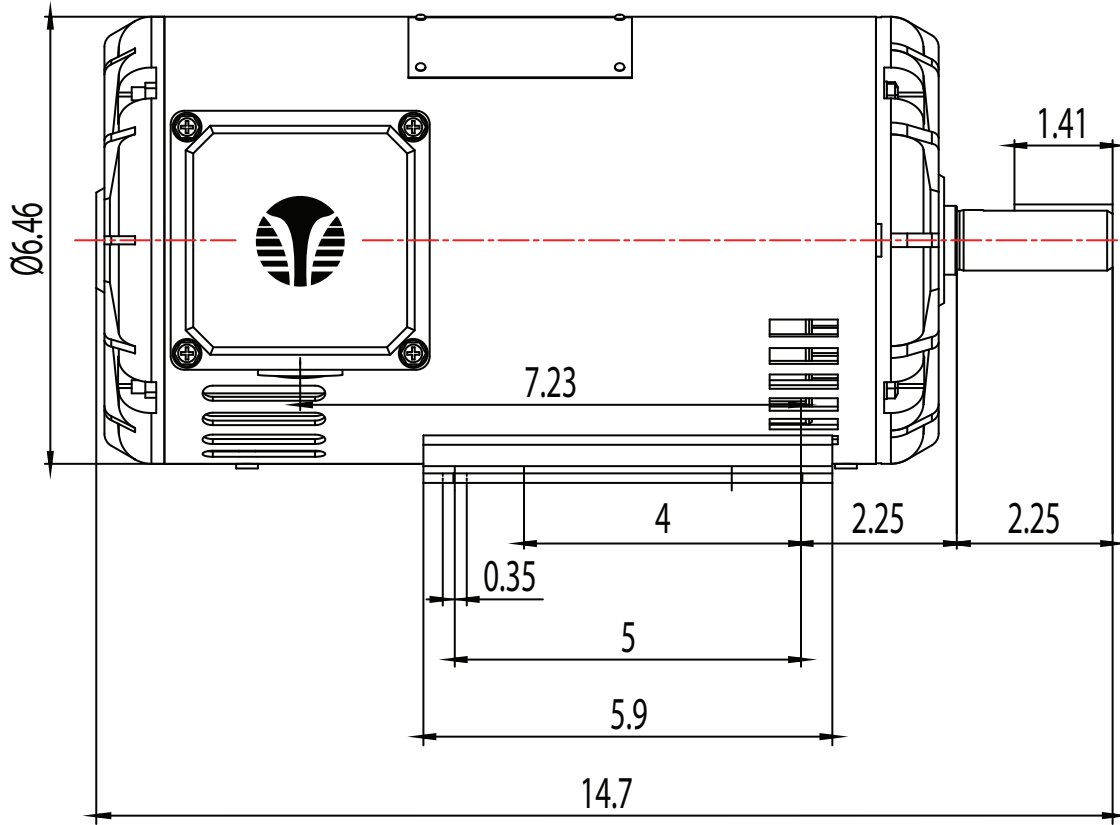

FRAME: 145T

HP:

RPM:

PHASE: 3

VOLT: 115/208-230V

ENCL: OPEN DRIP

FREQ: 60 Hz

FLA:

LRA:

MODEL NUMBER:
GR3-RS-OP-145T-4-B-D-1.5
MFG PN:

MATERIAL: ALUMINUM
UNITS: INCH BY: SSEE
DRAWN: 6/13/2018
WWW.TECHTOP.COM

REV.	BY	DATE
1		
2		
3		
4		
5		
6		
7		

CHANGES