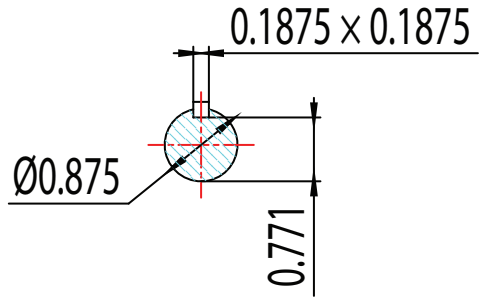

FRAME: 145T

HP:

RPM:

PHASE: 3

VOLT: 115/208-230V

ENCL: OPEN DRIP

FREQ: 60 Hz

FLA:

LRA:

MODEL NUMBER:
GR3-RS-OP-145T-4-B-D-1.5
MFG PN:

MATERIAL: ALUMINUM
UNITS: INCH BY: SSEE
DRAWN: 6/13/2018
WWW.TECHTOP.COM

REV.	BY	DATE
1		
2		
3		
4		
5		
6		
7		

CHANGES