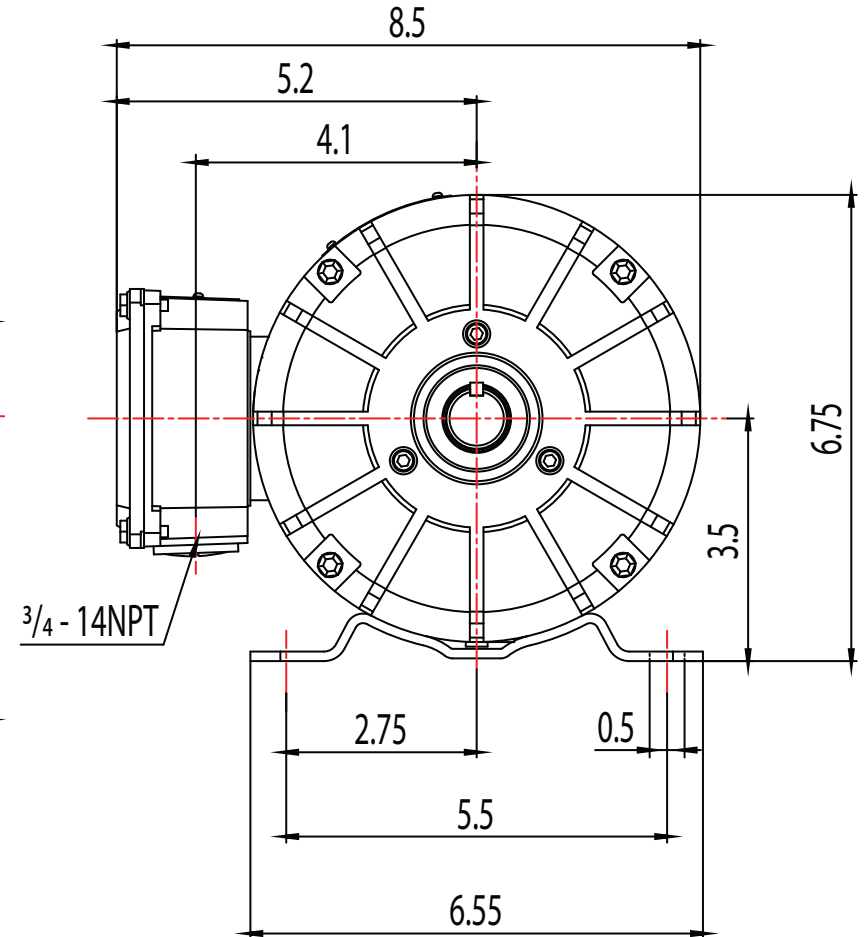

FRAME: 145T

HP:

RPM:

PHASE: 3

VOLT: 115/208-230V

ENCL: OPEN DRIP

FREQ: 60 Hz

FLA:

LRA:

MODEL NUMBER:
GR3-RS-OP-145T-4-B-D-1.5
MFG PN:

MATERIAL: ALUMINUM
UNITS: INCH BY: SSEE
DRAWN: 6/13/2018
WWW.TECHTOP.COM

REV.	BY	DATE
1		
2		
3		
4		
5		
6		
7		

CHANGES