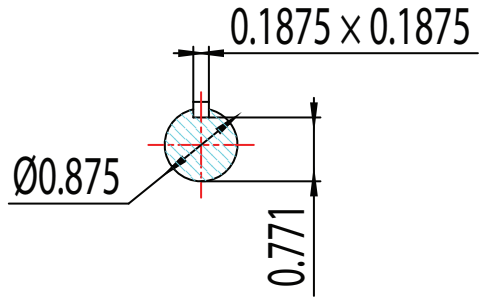

FRAME: 145T

HP:

RPM:

PHASE: 3

VOLT: 115/208-230V

ENCL: OPEN DRIP

FREQ: 60 Hz

FLA:

LRA:

MATERIAL: ALUMINUM  
UNITS: INCH BY: SSEE  
DRAWN: 6/13/2018  
WWW.TECHTOP.COM

MODEL NUMBER:  
GR3-RS-OP-145T-2-B-D-3  
MFG PN:

REV.	BY	DATE
1		
2		
3		
4		
5		
6		
7		

CHANGES