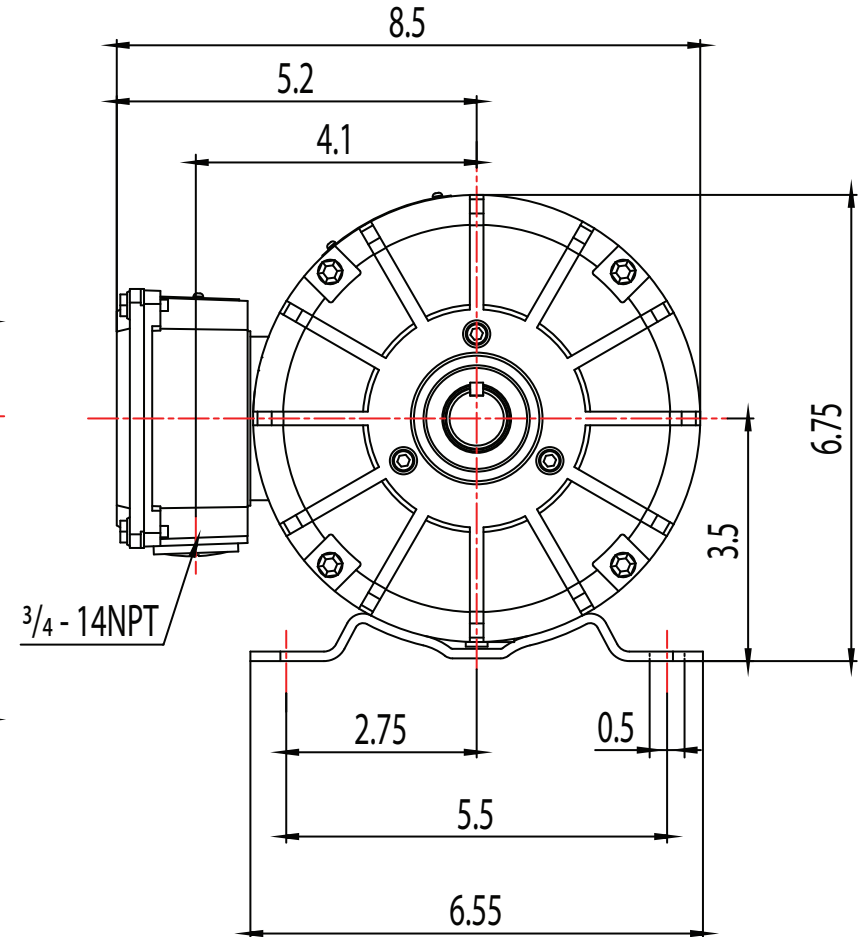

FRAME: 145T

HP:

RPM:

PHASE: 3

VOLT: 115/208-230V

ENCL: OPEN DRIP

FREQ: 60 Hz

FLA:

LRA:

MATERIAL: ALUMINUM  
UNITS: INCH BY: SSEE  
DRAWN: 6/13/2018  
WWW.TECHTOP.COM

MODEL NUMBER:  
GR3-RS-OP-145T-2-B-D-3  
MFG PN:

REV.	BY	DATE
1		
2		
3		
4		
5		
6		
7		

CHANGES