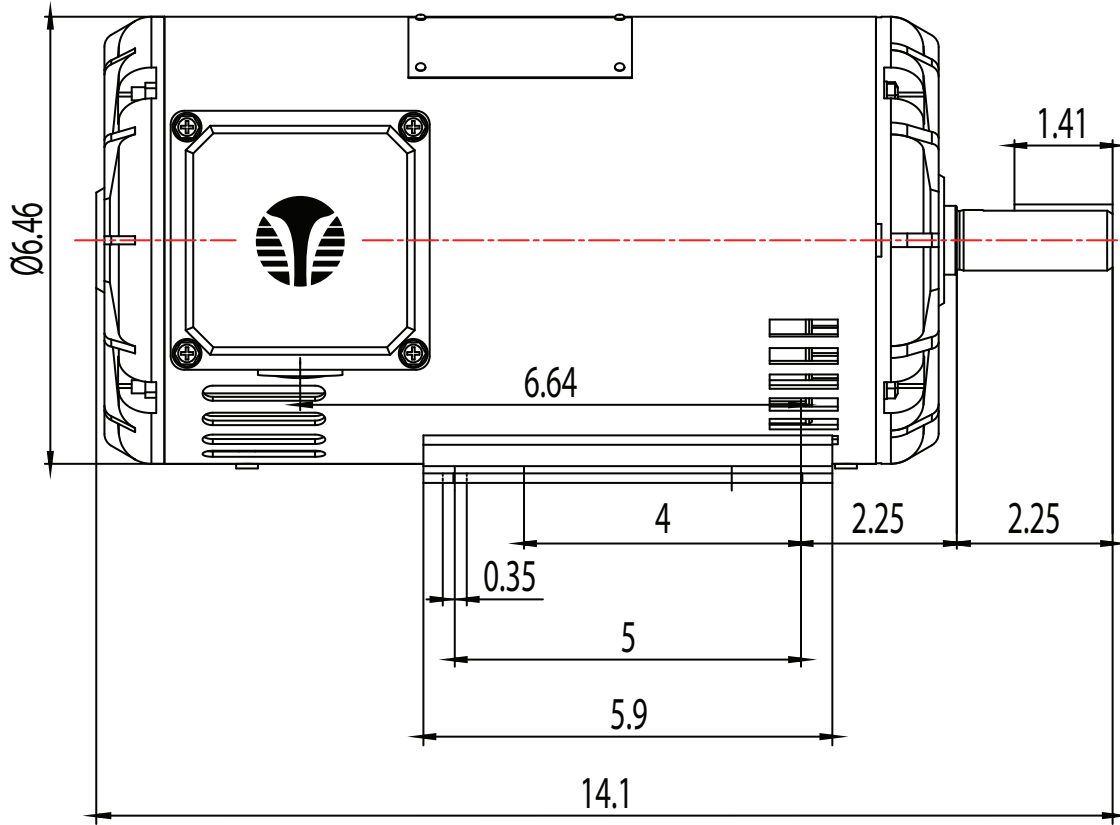

FRAME: 145T

HP:

RPM:

PHASE: 3

VOLT: 115/208-230V

ENCL: OPEN DRIP

FREQ: 60 Hz

FLA:

LRA:

MATERIAL: ALUMINUM  
UNITS: INCH BY: SSEE  
DRAWN: 6/13/2018  
WWW.TECHTOP.COM

MODEL NUMBER:  
GR3-RS-OP-145T-2-B-D-3  
MFG PN:

REV.	BY	DATE
1		
2		
3		
4		
5		
6		
7		

CHANGES